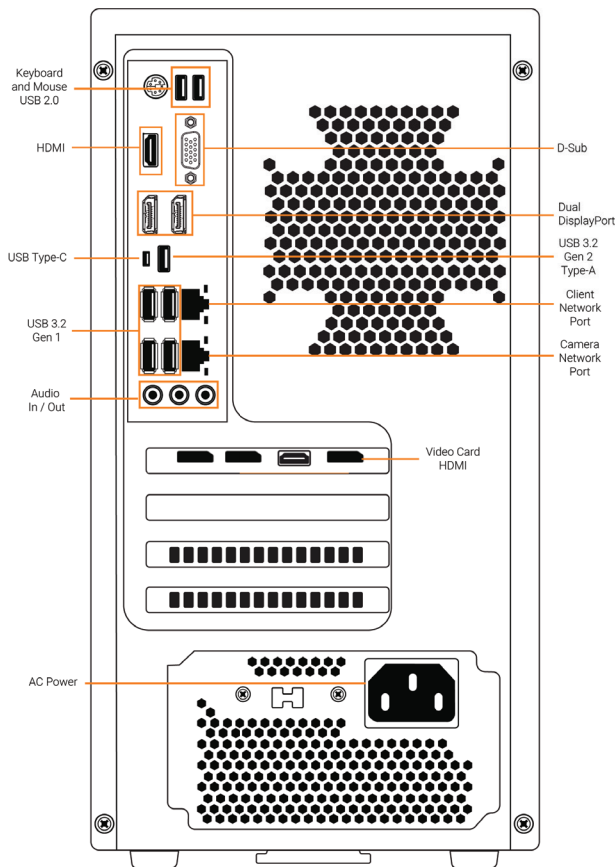

OE-RWS4M-CS*

RESOLUTION	MAX VIDEO STREAMS	GPU CHANNEL DECODING
352x240	243	32
720x480	162	20
1MP	125	20
2MP	81	20
4MP	48	20
8MP	24	12

*OE-RWS4M-CS supports 4 monitors w/ specified maximum stream configurations

Recommended Monitor Connection Order:

When connecting multiple monitors to your Remote Work Station, the supported configuration is as follows:

1. Video Card DisplayPort
2. Video Card DisplayPort
3. HDMI
4. Video Card DisplayPort