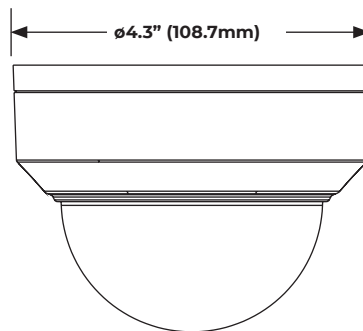

DIMENSIONS

A paintable dome cover is available free of charge by request
Part Number OE-CA00PDC-02