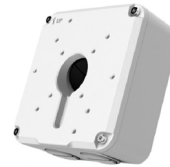

Only one audio channel can be active at a time. Please see manual for more details.

**ACCESSORIES**

10-Series Wall Mount  
OE-CA10WM-01

10-Series Junction Box  
OE-CA10JB-01

10-Series Pendant Cap  
OE-CA10PC-01

Paintable Dome Cover  
OE-CA00PDC-02

10-Series Wall Mount  
OE-CA10WM-01

Indoor/Outdoor 7" Junction Box  
OE-CA00JB-01

10-Series Wall Mount  
OE-CA10WM-01

Indoor/Outdoor 7" Junction Box  
OE-CA00JB-01

Pole Mount Kit  
OE-CA00PMK-01