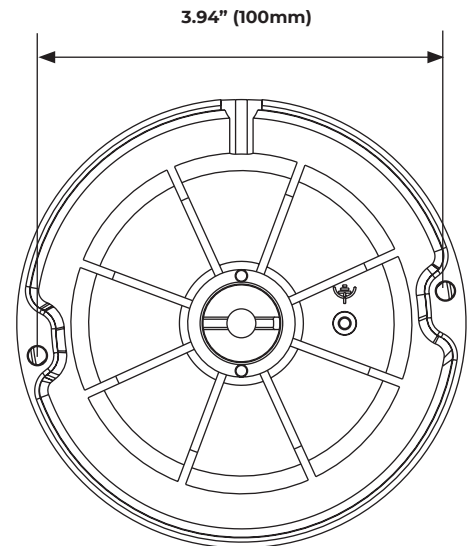

AUDIO	
Audio In/Out	1 - Line In, 1 - Line Out
Compression	G.711A, G.711U
Suppression	Yes

NETWORK	
Connector	RJ45
Network	10/100Mbps
ONVIF®	Profile S / G / T Compliant

HARDWARE	
Housing / Dome Cover	Metal / Polycarbonate
Ingress Protection	IP67
Impact Rating	IK10
Dimensions	Ø4.3" x 3.2" (Φ109 x 81mm)
Weight	0.99lb (0.45kg)
Alarm In / Relay Out	1 / 1
Pan / Tilt / Rotate	<b>Pan: 3° ~ 360° Tilt: 0° ~ 68° Rotate: 3° ~ 360°</b>
Country of Origin	China
NDAA Compliant	Yes

### ADDITIONAL IMAGES

A paintable dome cover is available free of charge by request  
 Part Number OE-CA00PDC-02

### DIMENSIONS