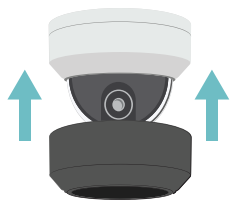

TRUE WDR

True Wide Dynamic Range ensures clear video even in installations with high-contrast areas

IP67 RATED

Perfect for all outdoor installations, even in extreme weather

SMART IR LEDs

Smart IR technology for clear pictures in total darkness

PAINTABLE COVER

Optional snap-on cover is paintable to match the color of its surroundings

H.264 SMART COMPRESSION

Smart Compression technology for increased storage retention

EDGE STORAGE

MicroSD card slot for redundant storage directly on the camera