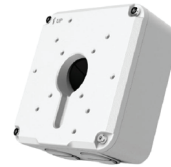

Only one audio channel can be active at a time. Please see manual for more details.

ACCESSORIES

10-Series Junction Box
OE-CA10AP-01

10-Series Junction Box
OE-CA10JB-01

10-Series Pendant Cap
OE-CA10PC-01

10-Series Wall Mount
OE-CA10WM-01

Paintable Dome Cover
OE-CA00PDC-02

10-Series Wall Mount
OE-CA10WM-01

Indoor/Outdoor 7" Junction Box
OE-CA00JB-01

10-Series Wall Mount
OE-CA10WM-01

Indoor/Outdoor 7" Junction Box
OE-CA00JB-01

Pole Mount Kit
OE-CA00PMK-01