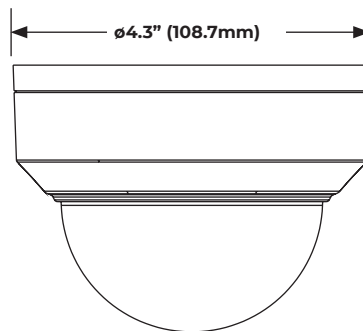

AUDIO	
Audio In/Out	1 - Line In, 1 - Line Out
Compression	G.711A, G.711U
Suppression	Yes

NETWORK	
Connector	RJ45
Network	10/100Mbps
ONVIF®	Profile S / G / T Compliant

HARDWARE	
Housing / Dome Cover	Metal / Polycarbonate
Ingress Protection	IP67
Impact Rating	IK10
Dimensions	Ø4.3" x 3.2" (Φ109 x 81mm)
Weight	0.99lb (0.45kg)
Alarm In / Relay Out	1 / 1
Pan / Tilt / Rotate	<b>Pan: 3° ~ 360° Tilt: 0° ~ 68° Rotate: 3° ~ 360°</b>
Country of Origin	China
NDAA Compliant	Yes

STORAGE	
Onboard Storage	MicroSD card; Up to 512GB
Network	Supported

CERTIFICATIONS	
Safety	UL
EMC	FCC Part 15 Subpart B Class B

### DIMENSIONS