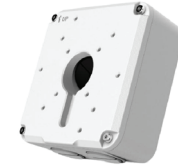

Only one audio channel can be active at a time. Please see manual for more details.

ACCESSORIES

10-Series Junction Box
OE-CA10AP-01

10-Series Junction Box
OE-CA10JB-01

10-Series Pendant Cap
OE-CA10PC-01

10-Series Wall Mount
OE-CA10WM-01

Paintable Dome Cover
OE-CA00PDC-02

10-Series Wall Mount
OE-CA10WM-01

Indoor/Outdoor 7" Junction Box
OE-CA00JB-01

10-Series Wall Mount
OE-CA10WM-01

Indoor/Outdoor 7" Junction Box
OE-CA00JB-01

Pole Mount Kit
OE-CA00PMK-01

10-Series Pendant Cap
OE-CA10PC-01

Indoor/Outdoor Wall Mount
OE-CA00WM-01

10-Series Pendant Cap
OE-CA10PC-01

Indoor/Outdoor Wall Mount
OE-CA00WM-01

Corner Mount
OE-CA00CM-01

10-Series Pendant Cap
OE-CA10PC-01