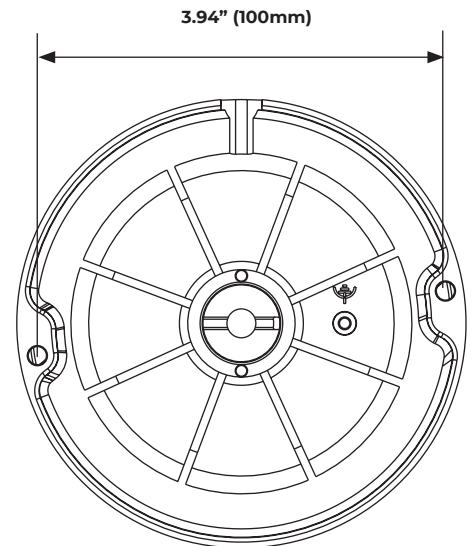

DIMENSIONS

A paintable dome cover is available free of charge by request
Part Number OE-CA00PDC-02