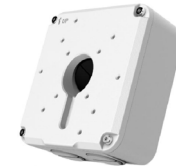

Only one audio channel can be active at a time. Please see manual for more details.

**ACCESSORIES**

10-Series Wall Mount  
OE-CA10WM-01

10-Series Junction Box  
OE-CA10JB-01

10-Series Pendant Cap  
OE-CA10PC-01

Paintable Dome Cover  
OE-CA00PDC-02

10-Series Wall Mount  
OE-CA10WM-01

Indoor/Outdoor 7" Junction Box  
OE-CA00JB-01

10-Series Wall Mount  
OE-CA10WM-01

Indoor/Outdoor 7" Junction Box  
OE-CA00JB-01

Pole Mount Kit  
OE-CA00PMK-01

10-Series Pendant Cap  
OE-CA10PC-01

Indoor/Outdoor Wall Mount  
OE-CA00WM-01

10-Series Pendant Cap  
OE-CA10PC-01

Indoor/Outdoor Wall Mount  
OE-CA00WM-01

Corner Mount  
OE-CA00CM-01

10-Series Pendant Cap  
OE-CA10PC-01