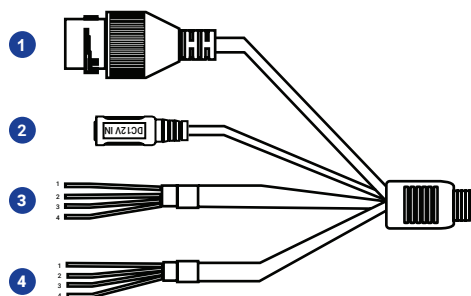

STORAGE	
Onboard Storage	MicroSD card; Up to 512GB
Network	Supported

CERTIFICATIONS	
Safety	UL
EMC	FCC Part 15 Subpart B Class B

ADDITIONAL IMAGES

DIMENSIONS

A paintable dome cover is available free of charge by request
 Part Number OE-CA00PDC-02

CONNECTIONS

1	RJ-45	For network and PoE connections	
2	Power (12VDC)	Power connection	
3	Audio I/O	Grey	Audio Out
		Purple	Ground
		Green	Audio In
4	Alarm I/O	Brown	Ground
		Yellow	Alarm Out +
		White	Alarm Out -
		Orange	Alarm Input
		Blue	Ground