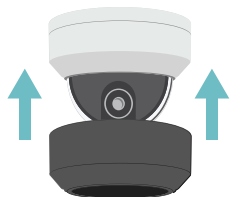

LINE CROSSING ANALYTICS

Detect a person or vehicle matching specified parameters crossing a user-defined line

PERSON/VEHICLE ANALYTICS

Detect a person or vehicle matching specified parameters entering a user-defined area

CORRIDOR MODE

Optimize monitoring for vertical spaces such as hallways, stairs, tunnels and roads

PAINTABLE COVER

Optional snap-on cover is paintable to match the color of its surroundings

ADAPTIVE IR LEDs

Smart IR technology for clear pictures in total darkness

TRUE WDR

True Wide Dynamic Range ensures clear video even in installations with high-contrast areas

CAMERA SPECIFICATIONS

IMAGE	
Image sensor	1/3", 4MP, Progressive Scan, CMOS
Shutter	Auto/Manual; 1 ~ 1/1000000s
Lens	2.8mm Fixed
Max Resolution	2688x1520
Aspect Ratio	16:9
Field of View	101°
Day/Night	True Day / Night w/ IR-Cut Filter
Wide Dynamic Range (WDR)	True WDR @ 4MP; 120dB
IR	Adaptive IR; up to 98'
Analytics	Person, Vehicle, and Line Crossing Analytics