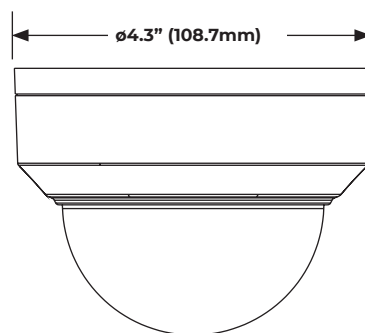

DIMENSIONS