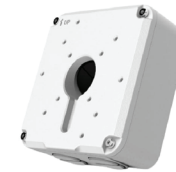

AUDIO	
Audio In/Out	1 / 1
Compression	G.711A, G.711U
Two-way audio	Yes
Suppression	Yes

HARDWARE	
Housing / Dome Cover	Metal / Polycarbonate
Ingress Protection	IP67
Impact Rating	IK10
Dimensions	Ø4.3" x 3.2" (□109 x 81mm)
Weight	0.99lb (0.45kg)
Alarm In / Relay Out	1 / 1
Pan / Tilt / Rotate	Pan: 3° ~ 360° Tilt: 0° ~ 68° Rotate: 3° ~ 360°
Country of Origin	China
NDAA Compliant	Yes

ADDITIONAL IMAGES

A paintable dome cover is available free of charge by request

Part Number OE-CA00PDC-02

DIMENSIONS

CONNECTIONS

1	RJ-45	For network and PoE connections	
2	Power (12VDC)	Power connection	
3	Audio I/O	Gray	Audio Out
		Purple	Ground
		Green	Audio In
		Brown	Ground
4	Alarm I/O	Yellow	Alarm Out +
		White	Alarm Out -
		Orange	Alarm Input
		Blue	Ground

ACCESSORIES

10-Series Junction Box
OE-CA10AP-01

10-Series Junction Box
OE-CA10JB-01

10-Series Pendant Cap
OE-CA10PC-01

10-Series Wall Mount
OE-CA10WM-01

Paintable Dome Cover
OE-CA00PDC-02

10-Series Wall Mount
OE-CA10WM-01

Indoor/Outdoor 7" Junction Box
OE-CA00JB-01

10-Series Wall Mount
OE-CA10WM-01

Indoor/Outdoor 7" Junction Box
OE-CA00JB-01

Pole Mount Kit
OE-CA00PMK-01

10-Series Pendant Cap
OE-CA10PC-01

Indoor/Outdoor Wall Mount
OE-CA00WM-01