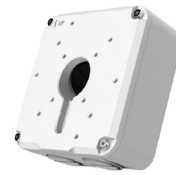

AUDIO	
Audio In/Out	1 / 1
Compression	G.711A, G.711U
Two-way audio	Yes
Suppression	Yes

HARDWARE	
Housing / Dome Cover	Metal / Polycarbonate
Ingress Protection	IP67
Impact Rating	IK10
Dimensions	Ø4.3" x 3.2" (□109 x 81mm)
Weight	0.99lb (0.45kg)
Alarm In / Relay Out	1 / 1
Pan / Tilt / Rotate	Pan: 3° ~ 360° Tilt: 0° ~ 68° Rotate: 3° ~ 360°
Country of Origin	China
NDAA Compliant	Yes

ADDITIONAL IMAGES

A paintable dome cover is available free of charge by request

Part Number OE-CA00PDC-02

DIMENSIONS

CONNECTIONS

1	RJ-45	For network and PoE connections	
2	Power (12VDC)	Power connection	
3	Audio I/O	Gray	Audio Out
		Purple	Ground
		Green	Audio In
		Brown	Ground
4	Alarm I/O	Yellow	Alarm Out +
		White	Alarm Out -
		Orange	Alarm Input
		Blue	Ground

ACCESSORIES

10-Series Junction Box
OE-CA10AP-01

10-Series Junction Box
OE-CA10JB-01

10-Series Pendant Cap
OE-CA10PC-01

10-Series Wall Mount
OE-CA10WM-01

Paintable Dome Cover
OE-CA00PDC-02

10-Series Wall Mount
OE-CA10WM-01

Indoor/Outdoor 7" Junction Box
OE-CA00JB-01

10-Series Wall Mount
OE-CA10WM-01

Indoor/Outdoor 7" Junction Box
OE-CA00JB-01

Pole Mount Kit
OE-CA00PMK-01

10-Series Pendant Cap
OE-CA10PC-01

Indoor/Outdoor Wall Mount
OE-CA00WM-01