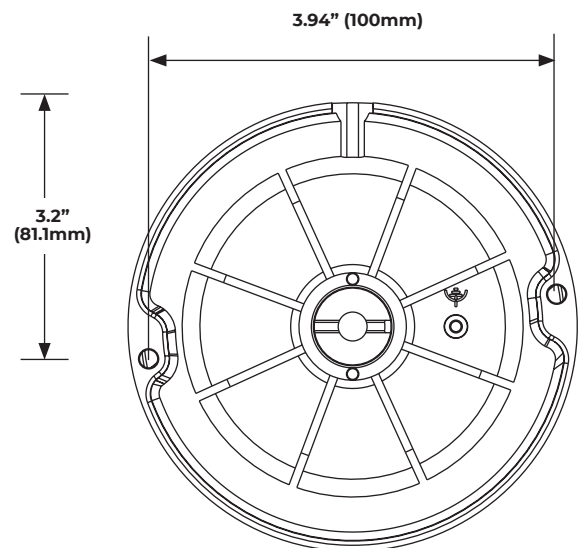

AUDIO	
Audio In/Out	1 / 1
Compression	G.711A, G.711U
Two-way audio	Yes
Suppression	Yes

HARDWARE	
Housing / Dome Cover	Metal / Polycarbonate
Ingress Protection	IP67
Impact Rating	IK10
Dimensions	Ø4.3" x 3.2" (□109 x 81mm)
Weight	0.99lb (0.45kg)
Alarm In / Relay Out	1 / 1
Pan / Tilt / Rotate	Pan: 3° ~ 360° Tilt: 0° ~ 68° Rotate: 3° ~ 360°
Country of Origin	China
NDAA Compliant	Yes

CAMERA SPECIFICATIONS (CONTINUED)

NETWORK	
Connector	RJ45
Network	10/100Mbps
ONVIF®	Profile S / G / T
POWER	
Power Consumption	Max 4.5W
Power Source	PoE (IEEE 802.3af) / DC 12V±25%
ENVIRONMENTAL	
Operating Environment	-22°F ~ 140°F (-30°C~60°C)
Humidity	≤95% RH (non-condensing)
STORAGE	
Onboard Storage	MicroSD card; Up to 512GB
Network	Supported
CERTIFICATIONS	
Certifications	UL / CE / FCC Class A

ADDITIONAL IMAGES

A paintable dome cover is available free of charge by request

Part Number OE-CA00PDC-02

DIMENSIONS

CONNECTIONS

1	RJ-45	For network and PoE connections	
2	Power (12VDC)	Power connection	
3	Audio I/O	Gray	Audio Out
		Purple	Ground
		Green	Audio In
		Brown	Ground
4	Alarm I/O	Yellow	Alarm Out +
		White	Alarm Out -
		Orange	Alarm Input
		Blue	Ground