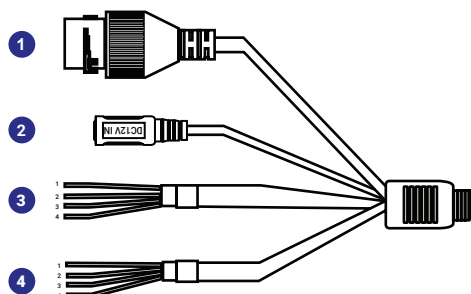

ADDITIONAL IMAGES

A paintable dome cover is available free of charge by request

Part Number OE-CA00PDC-02

DIMENSIONS

CONNECTIONS

1	RJ-45	For network and PoE connections	
2	Power (12VDC)	Power connection	
3	Audio I/O	Gray	Audio Out
		Purple	Ground
		Green	Audio In
		Brown	Ground
4	Alarm I/O	Yellow	Alarm Out +
		White	Alarm Out -
		Orange	Alarm Input
		Blue	Ground