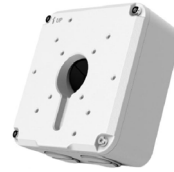

**ACCESSORIES**

10-Series Wall Mount  
OE-CA10WM-01

10-Series Junction Box  
OE-CA10JB-01

10-Series Pendant Cap  
OE-CA10PC-01

Paintable Dome Cover  
OE-CA00PDC-02

10-Series Wall Mount  
OE-CA10WM-01

Indoor/Outdoor 7" Junction Box  
OE-CA00JB-01

10-Series Wall Mount  
OE-CA10WM-01

Indoor/Outdoor 7" Junction Box  
OE-CA00JB-01

Pole Mount Kit  
OE-CA00PMK-01

10-Series Pendant Cap  
OE-CA10PC-01

Indoor/Outdoor Wall Mount  
OE-CA00WM-01

10-Series Pendant Cap  
OE-CA10PC-01