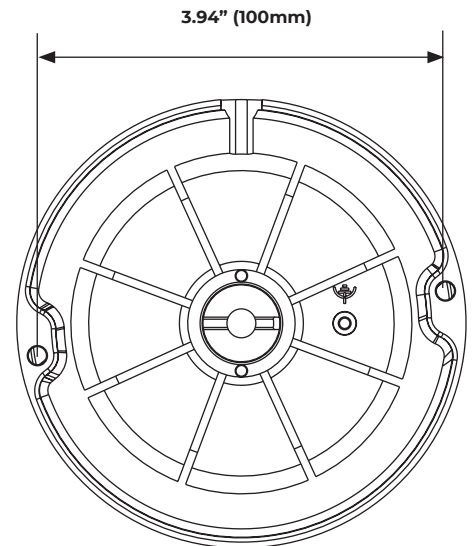

### ADDITIONAL IMAGES

A paintable dome cover is available free of charge by request  
 Part Number OE-CA00PDC-02

### DIMENSIONS