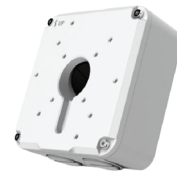

**ACCESSORIES**

10-Series Junction Box  
**OE-CA10AP-01**

10-Series Junction Box  
**OE-CA10JB-01**

10-Series Pendant Cap  
**OE-CA10PC-01**

10-Series Wall Mount  
**OE-CA10WM-01**

Paintable Dome Cover  
**OE-CA00PDC-02**

10-Series Wall Mount  
**OE-CA10WM-01**

Indoor/Outdoor 7" Junction Box  
**OE-CA00JB-01**

10-Series Wall Mount  
**OE-CA10WM-01**

Indoor/Outdoor 7" Junction Box  
**OE-CA00JB-01**

Pole Mount Kit  
**OE-CA00PMK-01**