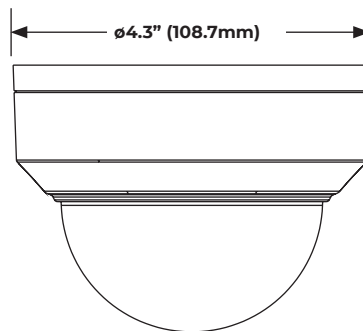

AUDIO	
Audio In/Out	1 / 1
Compression	G.711A, G.711U
Two-way audio	Yes
Suppression	Yes

NETWORK	
Connector	RJ45
Network	10/100Mbps
ONVIF®	Profile S / G / T Compliant

HARDWARE	
Housing / Dome Cover	Metal / Polycarbonate
Ingress Protection	IP67
Impact Rating	IK10
Dimensions	Ø4.3" x 3.2" (Φ109 x 81mm)
Weight	0.99lb (0.45kg)
Alarm In / Relay Out	1 / 1
Pan / Tilt / Rotate	<b>Pan:</b> 3° ~ 360° <b>Tilt:</b> 0° ~ 68° <b>Rotate:</b> 3° ~ 360°
Country of Origin	China
NDAA Compliant	Yes

STORAGE	
Onboard Storage	MicroSD card; Up to 512GB
Network	Supported

CERTIFICATIONS	
Safety	UL
EMC	FCC Part 15 Subpart B Class B

### DIMENSIONS