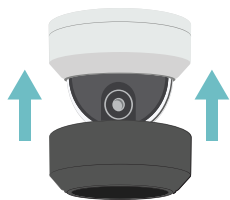

PAINTABLE COVER

Optional snap-on cover is paintable to match the color of its surroundings