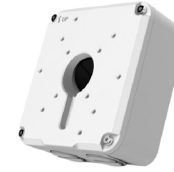

**ACCESSORIES**

10-Series Wall Mount  
OE-CA10WM-01

10-Series Junction Box  
OE-CA10JB-01

10-Series Pendant Cap  
OE-CA10PC-01

Paintable Dome Cover  
OE-CA00PDC-02

10-Series Wall Mount  
OE-CA10WM-01

Indoor/Outdoor 7" Junction Box  
OE-CA00JB-01

10-Series Wall Mount  
OE-CA10WM-01

Indoor/Outdoor 7" Junction Box  
OE-CA00JB-01

Pole Mount Kit  
OE-CA00PMK-01

10-Series Pendant Cap  
OE-CA10PC-01

Indoor/Outdoor Wall Mount  
OE-CA00WM-01

10-Series Pendant Cap  
OE-CA10PC-01