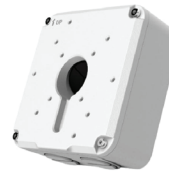

**ACCESSORIES**

10-Series Junction Box  
**OE-CA10AP-01**

10-Series Junction Box  
**OE-CA10JB-01**

10-Series Pendant Cap  
**OE-CA10PC-01**

10-Series Wall Mount  
**OE-CA10WM-01**

Paintable Dome Cover  
**OE-CA00PDC-02**

10-Series Wall Mount  
**OE-CA10WM-01**

Indoor/Outdoor 7" Junction Box  
**OE-CA00JB-01**

10-Series Wall Mount  
**OE-CA10WM-01**

Indoor/Outdoor 7" Junction Box  
**OE-CA00JB-01**

Pole Mount Kit  
**OE-CA00PMK-01**