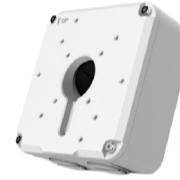

OE-C1018T4

4MP Outdoor IP Mini Turret Camera

The OE-C1018T4 mini turret is equipped with white light LEDs and built in audio to help avert incidents before they happen.

WHITE LIGHT LEDS

Deter potential threats with automatic white light activated by alerts.

DIMENSIONS

ACCESSORIES

10-Series Wall Mount
OE-CA10WM-01

10-Series Junction Box
OE-CA10JB-01

10-Series Pendant Cap
OE-CA10PC-01

Paintable Dome Cover
OE-CA00PDC-01

Paintable Dome Cover
OE-CA00PDC-02

Accessory Kits

10-Series Wall Mount Kit
with Outdoor Junction Box
OE-CA10WMKIT-01

10-Series Wall Mount
OE-CA10WM-01

Indoor/Outdoor 7" Junction Box
OE-CA00JB-01

10-Series Pole Mount Kit
with Outdoor Junction Box
OE-CA10PMKIT-01

10-Series Wall Mount
OE-CA10WM-01

Indoor/Outdoor 7" Junction Box
OE-CA00JB-01

Pole Mount Kit
OE-CA00PMK-01

10-Series Pole Mount Kit
with Pendant Cap
OE-CA10WMKIT-02

10-Series Pendant Cap
OE-CA10PC-01

Indoor/Outdoor Wall Mount
OE-CA00WM-01