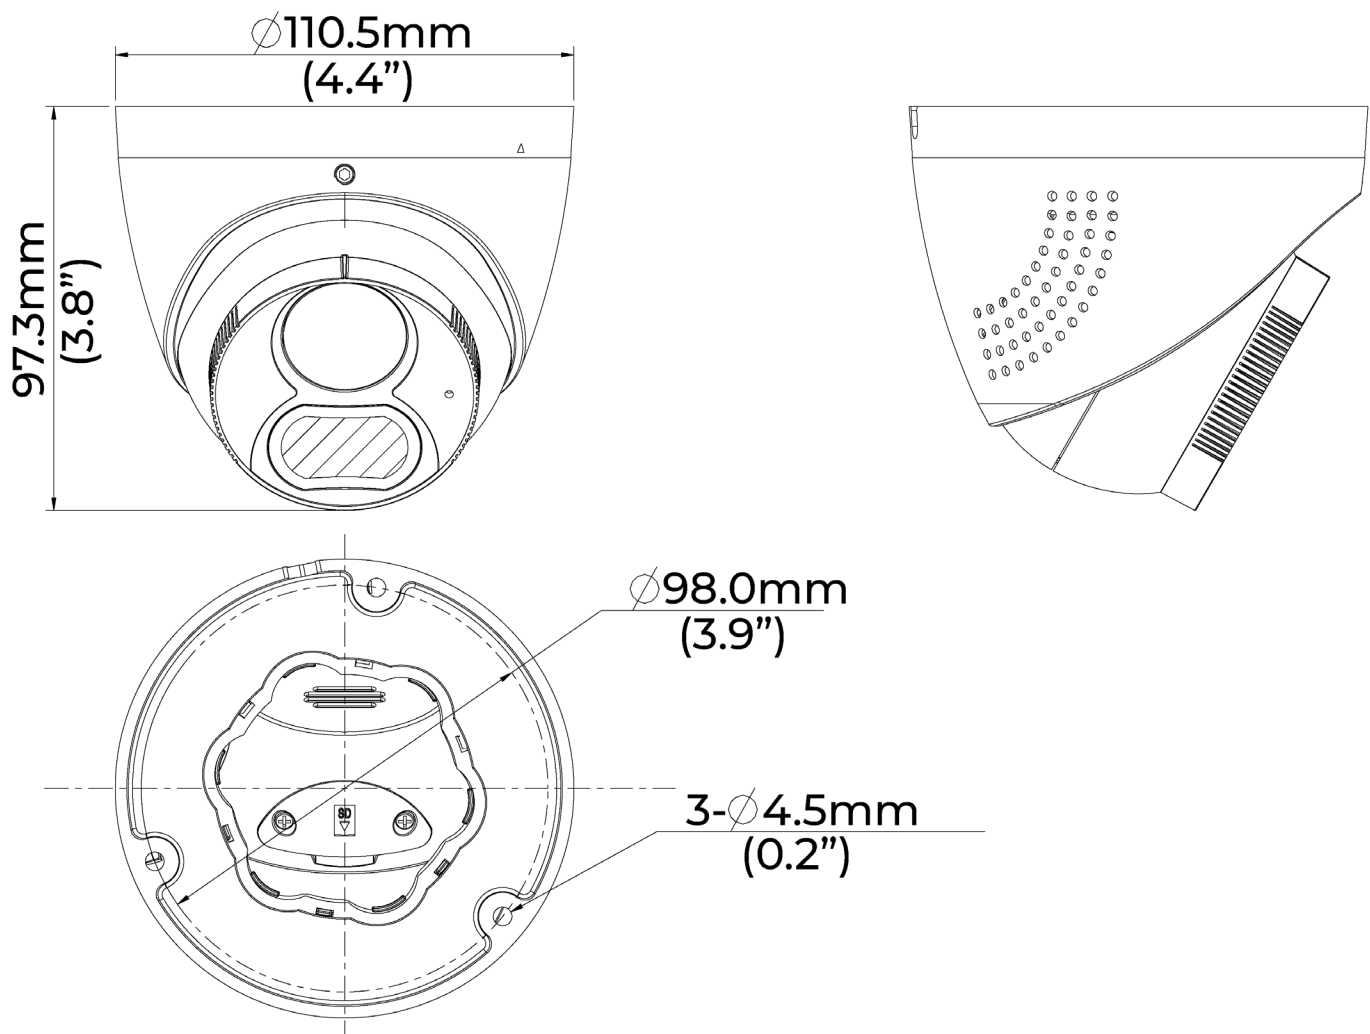

AUDIO

Audio In/Out	Built-in Mic & Speaker
Compression	G.711A, G.711U
Suppression	Yes

HARDWARE

Housing/Dome Cover	Metal & Plastic
Dimensions	Ø4.6" x 3.8" (Ø118 x 96mm)
Weight	.71lbs (0.32kg)
Pan/Tilt/Rotate	Pan: 0° ~ 360° Tilt: 0° ~ 80° Rotate: 0° ~ 360°
Country of Origin	China

DIMENSIONS

ACCESSORIES

10-Series Wall Mount
OE-CA10WM-01

10-Series Junction Box
OE-CA10JB-01

10-Series Pendant Cap
OE-CA10PC-01

Paintable Dome Cover
OE-CA00PDC-01

Paintable Dome Cover
OE-CA00PDC-02

Accessory Kits