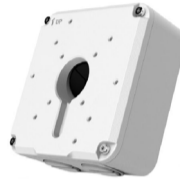

OE-C1018T4

4MP Outdoor IP Mini Turret Camera

The OE-C1018T4 mini turret is equipped with white light LEDs and built in audio to help avert incidents before they happen.

WHITE LIGHT LEDS

Deter potential threats with automatic white light activated by alerts.

DIMENSIONS

ACCESSORIES

10-Series Wall Mount
OE-CA10WM-01

10-Series Junction Box
OE-CA10JB-01

10-Series Pendant Cap
OE-CA10PC-01

Paintable Dome Cover
OE-CA00PDC-01

Paintable Dome Cover
OE-CA00PDC-02

Accessory Kits

10-Series Wall Mount Kit
with Outdoor Junction Box
OE-CA10WMKIT-01

10-Series Wall Mount
OE-CA10WM-01

Indoor/Outdoor 7" Junction Box
OE-CA00JB-01

10-Series Pole Mount Kit
with Outdoor Junction Box
OE-CA10PMKIT-01