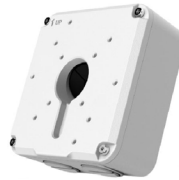

OE-C1024T5-S

5MP Outdoor IP Turret Camera

The OE-C1024T5-S is a 5MP outdoor turret camera from OpenEye, designed for low maintenance operation in high-traffic outdoor environments or areas requiring wall-to-wall coverage from a single camera.

AUDIO	
Audio In/Out	Built-in Mic
Compression	G.711A, G.711U
Suppression	Yes

NETWORK	
Connector	RJ45
Network	10/100Mbps
ONVIF®	Profile S/G/T Compliant

HARDWARE	
Housing/Dome Cover	Metal
Ingress Protection	IP67
Impact Rating	IK10
Dimensions	Ø4.4" x 3.7" (Ø111 x 93mm)
Weight	1.06lbs (0.48kg)
Pan/Tilt/Rotate	Pan: 0° ~ 360° Tilt: 0° ~ 75° Rotate: 0° ~ 360°
Country of Origin	China
NDAA Compliant	Yes

10-Series Pendant Cap
OE-CA10PC-01

Paintable Dome Cover
OE-CA00PDC-01

Accessory Kits

10-Series Wall Mount Kit with Outdoor Junction Box
OE-CA10WMKIT-01

10-Series Wall Mount
OE-CA10WM-01

Indoor/Outdoor 7" Junction Box
OE-CA00JB-01

10-Series Pole Mount Kit with Outdoor Junction Box
OE-CA10PMKIT-01

10-Series Wall Mount
OE-CA10WM-01

Indoor/Outdoor 7" Junction Box
OE-CA00JB-01

Pole Mount Kit
OE-CA00PMK-01

10-Series Pole Mount Kit with Pendant Cap
OE-CA10WMKIT-02