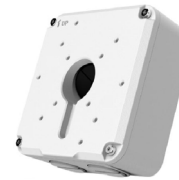

OE-C1024T5-S

5MP Outdoor IP Turret Camera

The OE-C1024T5-S is a 5MP outdoor turret camera from OpenEye, designed for low maintenance operation in high-traffic outdoor environments or areas requiring wall-to-wall coverage from a single camera.

AUDIO	
Audio In/Out	Built-in Mic
Compression	G.711A, G.711U
Suppression	Yes

NETWORK	
Connector	RJ45
Network	10/100Mbps
ONVIF®	Profile S/G/T Compliant

HARDWARE	
Housing/Dome Cover	Metal
Ingress Protection	IP67
Impact Rating	IK10
Dimensions	Ø4.4" x 3.7" (Ø111 x 93mm)
Weight	1.06lbs (0.48kg)
Pan/Tilt/Rotate	Pan: 0° ~ 360° Tilt: 0° ~ 75° Rotate: 0° ~ 360°
Country of Origin	China
NDAA Compliant	Yes

10-Series Pendant Cap
OE-CA10PC-01

10-Series Wall Mount
OE-CA10WM-01

Paintable Dome Cover
OE-CA00PDC-01

Accessory Kits

10-Series Wall Mount Kit
with Outdoor Junction Box
OE-CA10WMKIT-01

10-Series Wall Mount
OE-CA10WM-01

Indoor/Outdoor 7" Junction Box
OE-CA00JB-01

10-Series Pole Mount Kit
with Outdoor Junction Box
OE-CA10PMKIT-01

10-Series Wall Mount
OE-CA10WM-01

Indoor/Outdoor 7" Junction Box
OE-CA00JB-01

Pole Mount Kit
OE-CA00PMK-01