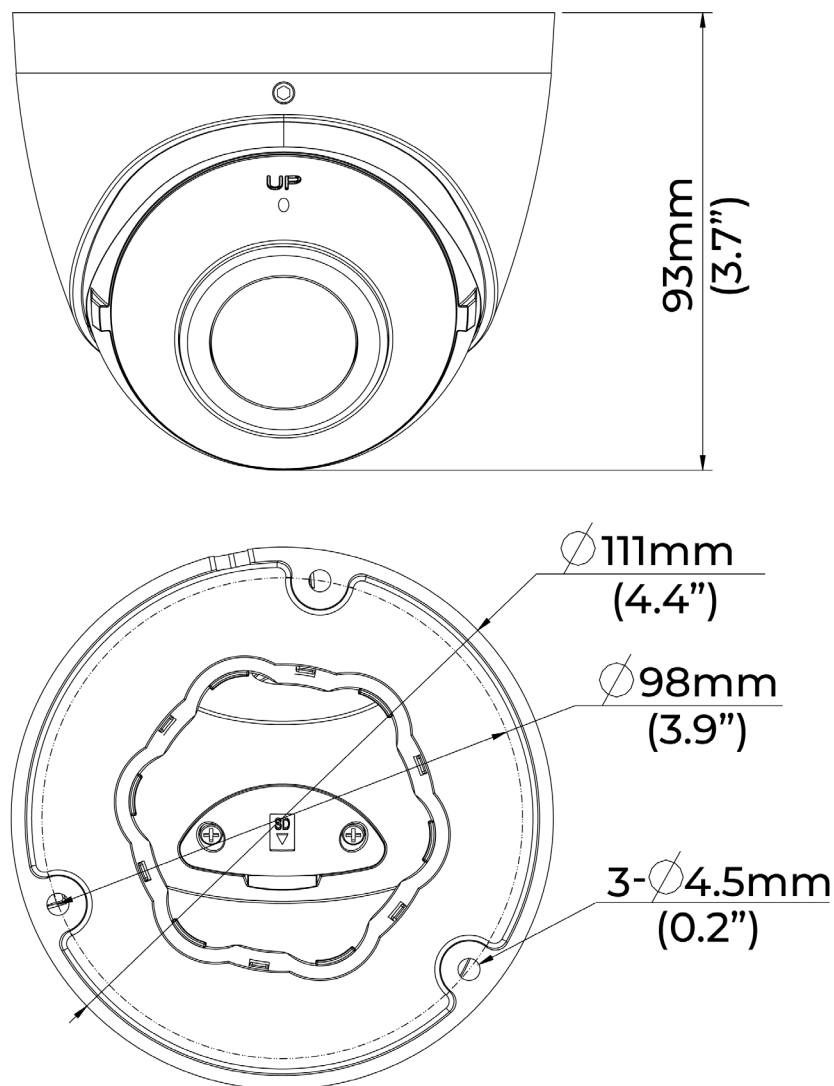

Gain actionable insights through person and vehicle detection on the edge.

CAMERA SPECIFICATIONS

IMAGE	
Image Sensor	1/2.7", 5MP, Progressive Scan, CMOS
Shutter	Auto/Manual, 1 ~ 1/1000000s
Lens	1.68mm Fixed
Max Resolution	2880x1620
Aspect Ratio	16:9
Field of View	180°
Day/Night	True Day/Night with IR-Cut Filter
Wide Dynamic Range (WDR)	True WDR @ 5MP, 120dB
IR	Adaptive IR Up to 66'
Analytics	Person, Vehicle, Line Crossing Analytics

AUDIO	
Audio In/Out	Built-in Mic
Compression	G.711A, G.711U
Suppression	Yes

NETWORK	
Connector	RJ45
Network	10/100Mbps
ONVIF®	Profile S/G/T Compliant

HARDWARE	
Housing/Dome Cover	Metal
Ingress Protection	IP67
Impact Rating	IK10
Dimensions	Ø4.4" x 3.7" (Ø111 x 93mm)
Weight	1.06lbs (0.48kg)
Pan/Tilt/Rotate	Pan: 0° ~ 360° Tilt: 0° ~ 75° Rotate: 0° ~ 360°
Country of Origin	China
NDAA Compliant	Yes

CAMERA SPECIFICATIONS (CONTINUED)

POWER

Power Consumption	Max 5.5W
Power Source	PoE (IEEE 802.3af), DC 12V±25%

ENVIRONMENTAL

Operating Temperature	-22°F ~ 140°F (-30°C ~ 60°C)
Humidity	95% RH (Non-condensing)

STORAGE

Onboard Storage	MicroSD Card, Up to 512GB
Network	Supported

CERTIFICATIONS

Certifications	UL, cUL, FCC
----------------	--------------

DIMENSIONS

ACCESSORIES

10-Series Adapter Plate
OE-CA10AP-01

10-Series Junction Box
OE-CA10JB-01