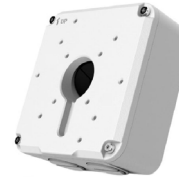

OE-C1024T5-S

5MP Outdoor IP Turret Camera

The OE-C1024T5-S is a 5MP outdoor turret camera from OpenEye, designed for low maintenance operation in high-traffic outdoor environments or areas requiring wall-to-wall coverage from a single camera.

10-Series Pendant Cap
OE-CA10PC-01

Paintable Dome Cover
OE-CA00PDC-01

Accessory Kits

10-Series Wall Mount Kit with Outdoor Junction Box
OE-CA10WMKIT-01

10-Series Wall Mount
OE-CA10WM-01

Indoor/Outdoor 7" Junction Box
OE-CA00JB-01

10-Series Pole Mount Kit with Outdoor Junction Box
OE-CA10PMKIT-01

10-Series Wall Mount
OE-CA10WM-01

Indoor/Outdoor 7" Junction Box
OE-CA00JB-01

Pole Mount Kit
OE-CA00PMK-01

10-Series Pole Mount Kit with Pendant Cap
OE-CA10WMKIT-02