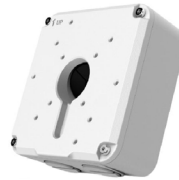

OE-C1024T5-S

5MP Outdoor IP Turret Camera

The OE-C1024T5-S is a 5MP outdoor turret camera from OpenEye, designed for low maintenance operation in high-traffic outdoor environments or areas requiring wall-to-wall coverage from a single camera.

AUDIO	
Audio In/Out	Built-in Mic
Compression	G.711A, G.711U
Suppression	Yes

NETWORK	
Connector	RJ45
Network	10/100Mbps
ONVIF®	Profile S/G/T Compliant

HARDWARE	
Housing/Dome Cover	Metal
Ingress Protection	IP67
Impact Rating	IK10
Dimensions	Ø4.4" x 3.7" (Ø111 x 93mm)
Weight	1.06lbs (0.48kg)
Pan/Tilt/Rotate	Pan: 0° ~ 360° Tilt: 0° ~ 75° Rotate: 0° ~ 360°
Country of Origin	China
NDAA Compliant	Yes

10-Series Pendant Cap
OE-CA10PC-01

10-Series Wall Mount
OE-CA10WM-01

Paintable Dome Cover
OE-CA00PDC-01

Accessory Kits

10-Series Wall Mount Kit
with Outdoor Junction Box
OE-CA10WMKIT-01

10-Series Wall Mount
OE-CA10WM-01

Indoor/Outdoor 7" Junction Box
OE-CA00JB-01

10-Series Pole Mount Kit
with Outdoor Junction Box
OE-CA10PMKIT-01

10-Series Wall Mount
OE-CA10WM-01

Indoor/Outdoor 7" Junction Box
OE-CA00JB-01

Pole Mount Kit
OE-CA00PMK-01