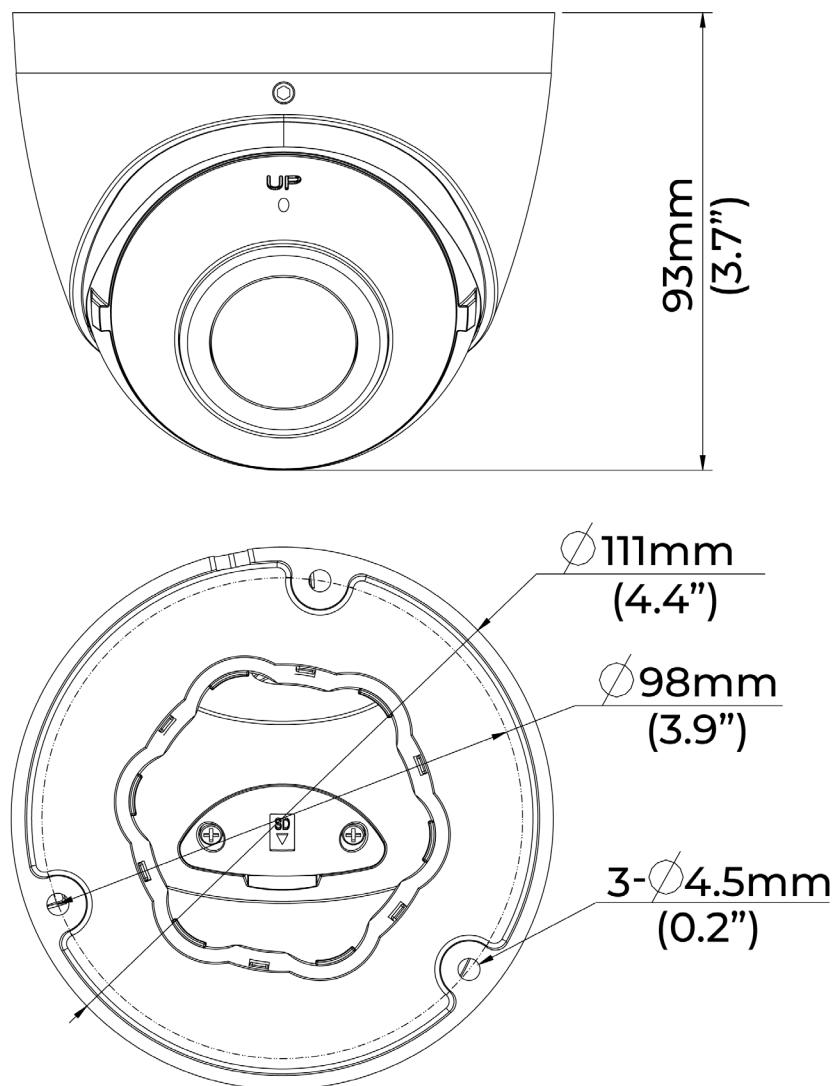

Gain actionable insights through person and vehicle detection on the edge.

CAMERA SPECIFICATIONS

IMAGE	
Image Sensor	1/2.7", 5MP, Progressive Scan, CMOS
Shutter	Auto/Manual, 1 ~ 1/100000s
Lens	1.68mm Fixed
Max Resolution	2880x1620
Aspect Ratio	16:9
Field of View	180°
Day/Night	True Day/Night with IR-Cut Filter
Wide Dynamic Range (WDR)	True WDR @ 5MP, 120dB
IR	Adaptive IR Up to 66'
Analytics	Person, Vehicle, Line Crossing Analytics

AUDIO	
Audio In/Out	Built-in Mic
Compression	G.711A, G.711U
Suppression	Yes

NETWORK	
Connector	RJ45
Network	10/100Mbps
ONVIF®	Profile S/G/T Compliant

HARDWARE	
Housing/Dome Cover	Metal
Ingress Protection	IP67
Impact Rating	IK10
Dimensions	Ø4.4" x 3.7" (Ø111 x 93mm)
Weight	1.06lbs (0.48kg)
Pan/Tilt/Rotate	Pan: 0° ~ 360° Tilt: 0° ~ 75° Rotate: 0° ~ 360°
Country of Origin	China
NDAA Compliant	Yes

CAMERA SPECIFICATIONS (CONTINUED)

POWER

Power Consumption	Max 5.5W
Power Source	PoE (IEEE 802.3af), DC 12V±25%

ENVIRONMENTAL

Operating Temperature	-22°F ~ 140°F (-30°C ~ 60°C)
Humidity	95% RH (Non-condensing)

STORAGE

Onboard Storage	MicroSD Card, Up to 512GB
Network	Supported

CERTIFICATIONS

Certifications	UL, cUL, FCC
----------------	--------------

DIMENSIONS

ACCESSORIES

10-Series Wall Mount
OE-CA10WM-01

10-Series Junction Box
OE-CA10JB-01