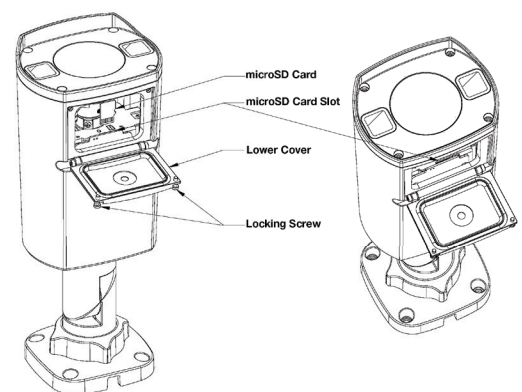

STORAGE	
Onboard Storage	MicroSD card; Up to 512GB
Network	Supported

CERTIFICATIONS	
Safety	UL
EMC	FCC Part 15 Subpart B Class B

DIMENSIONS

CONNECTIONS

1	RJ-45	For network and PoE connections
2	Power (12VDC)*	Power connection
3	Audio I/O	Ground
		Audio In Audio Out
4	Alarm I/O	Ground
		Alarm In
		Alarm Out -
		Alarm Out +

*12VDC power input port should be plugged when not in use.

ACCESSORIES

Indoor/Outdoor 7" Junction Box
OE-CA00JB-01

Indoor/Outdoor 7" Junction Box
OE-CA00JB-01

Pole Mount Kit
OE-CA00PMK-01
