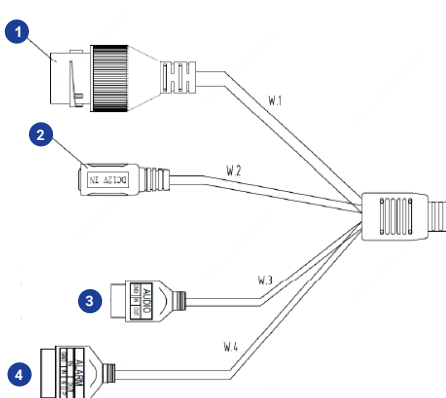

AUDIO	
Audio In/Out	1 / 1
Compression	G.711A, G.711U
Two-way audio	Yes
Suppression	Yes

NETWORK	
Connector	RJ45
Network	10/100Mbps
ONVIF®	Profile S / G / T Compliant

HARDWARE	
Ingress Protection	IP67
Dimensions	9.5" x 3.4" x 3.0" (240 x 86 x 76mm)
Weight	2.2lb (1.0kg)
Alarm In / Relay Out	1 / 1
Country of Origin	China
NDAA Compliant	Yes

CAMERA SPECIFICATIONS (CONTINUED)

POWER	
Power Consumption	Max 9.5W
Power Source	PoE (IEEE 802.3af) / DC 12V±25%

ENVIRONMENTAL	
Operating Environment	-22°F ~ 140°F (-30°C~60°C)
Humidity	≤95% RH (non-condensing)

STORAGE	
Onboard Storage	MicroSD card; Up to 512GB
Network	Supported

CERTIFICATIONS	
Safety	UL
EMC	FCC Part 15 Subpart B Class B

DIMENSIONS

CONNECTIONS

1	RJ-45	For network and PoE connections
2	Power (12VDC)*	Power connection
3	Audio I/O	Ground
		Audio In Audio Out
4	Alarm I/O	Ground
		Alarm In
		Alarm Out -
		Alarm Out +

*12VDC power input port should be plugged when not in use.

ACCESSORIES

Indoor/Outdoor 7" Junction Box
OE-CA00JB-01

Indoor/Outdoor 7" Junction Box
OE-CA00JB-01

Pole Mount Kit
OE-CA00PMK-01
