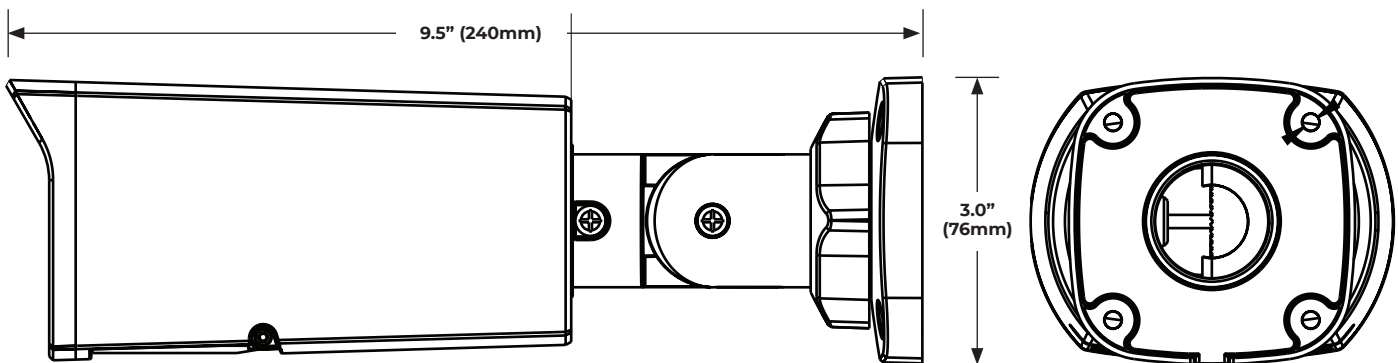

CAMERA SPECIFICATIONS (CONTINUED)

POWER	
Power Consumption	Max 9.5W
Power Source	PoE (IEEE 802.3af) / DC 12V±25%

ENVIRONMENTAL	
Operating Environment	-22°F ~ 140°F (-30°C~60°C)
Humidity	≤95% RH (non-condensing)

STORAGE	
Onboard Storage	MicroSD card; Up to 512GB
Network	Supported

CERTIFICATIONS	
Safety	UL
EMC	FCC Part 15 Subpart B Class B

DIMENSIONS