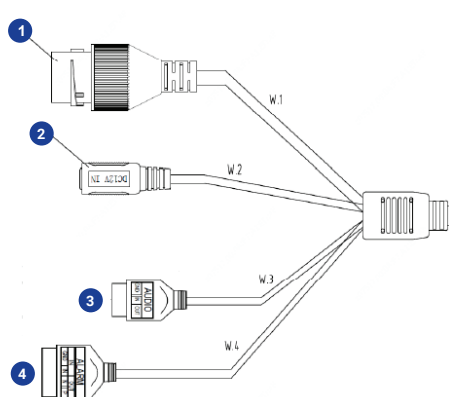

AUDIO	
Audio In/Out	1 / 1
Compression	G.711A, G.711U
Two-way audio	Yes
Suppression	Yes

NETWORK	
Connector	RJ45
Network	10/100Mbps
ONVIF®	Profile S / G / T Compliant

HARDWARE	
Ingress Protection	IP67
Impact Rating	IK10
Dimensions	9.5" x 3.4" x 3.0" (240 x 86 x 76mm)
Pan / Tilt / Rotate	Pan: 0° ~ 360° Tilt: 0° ~ 90° Rotate: 0° ~ 360°
Weight	2.2lb (1.0kg)
Alarm In / Relay Out	1 / 1
Country of Origin	China
NDAA Compliant	Yes

CAMERA SPECIFICATIONS (CONTINUED)

POWER	
Power Consumption	Max 9.5W
Power Source	PoE (IEEE 802.3af) / DC 12V±25%

ENVIRONMENTAL	
Operating Environment	-22°F ~ 140°F (-30°C~60°C)
Humidity	≤95% RH

STORAGE	
Onboard Storage	MicroSD card; Up to 512GB
Network	Supported

CERTIFICATIONS	
Safety	UL
EMC	FCC Part 15 Subpart B Class B

DIMENSIONS

CONNECTIONS

1	RJ-45	For network and PoE connections
2	Power (12VDC)*	Power connection
3	Audio I/O	Ground
		Audio In
4	Alarm I/O	Ground
		Alarm In
		Alarm Out -
		Alarm Out +

*12VDC power input port should be plugged when not in use.

ACCESSORIES

Indoor/Outdoor 7" Junction Box
OE-CA00JB-01

Indoor/Outdoor 7" Junction Box
OE-CA00JB-01

Pole Mount Kit
OE-CA00PMK-01
