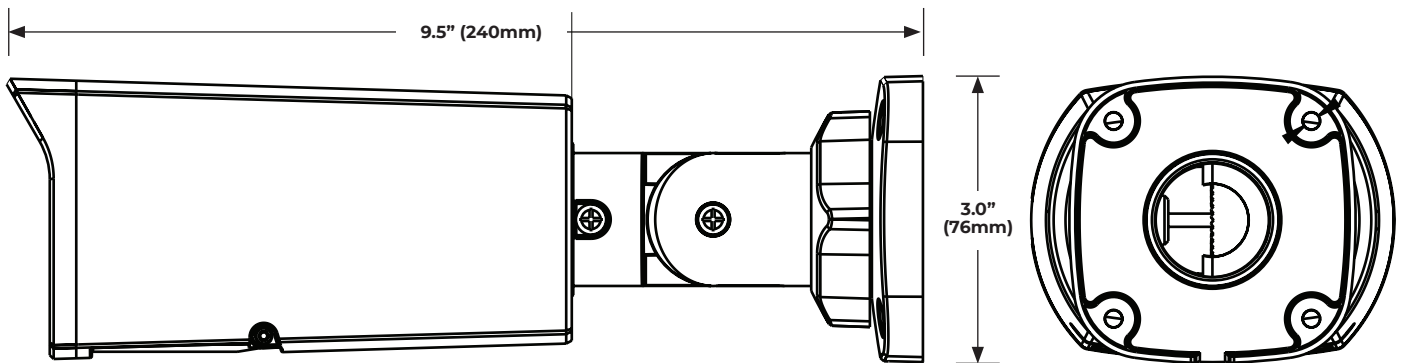

AUDIO	
Audio In/Out	1 / 1
Compression	G.711A, G.711U
Two-way audio	Yes
Suppression	Yes

NETWORK	
Connector	RJ45
Network	10/100Mbps
ONVIF®	Profile S / G / T Compliant

HARDWARE	
Ingress Protection	IP67
Impact Rating	IK10
Dimensions	9.5" x 3.4" x 3.0" (240 x 86 x 76mm)
Pan / Tilt / Rotate	Pan: 0° ~ 360° Tilt: 0° ~ 90° Rotate: 0° ~ 360°
Weight	2.2lb (1.0kg)
Alarm In / Relay Out	1 / 1
Country of Origin	China
NDAA Compliant	Yes

CERTIFICATIONS	
Safety	UL
EMC	FCC Part 15 Subpart B Class B

DIMENSIONS

CONNECTIONS

1	RJ-45	For network and PoE connections
2	Power (12VDC)*	Power connection
3	Audio I/O	Ground
		Audio In
4	Alarm I/O	Ground
		Alarm In
		Alarm Out -
		Alarm Out +