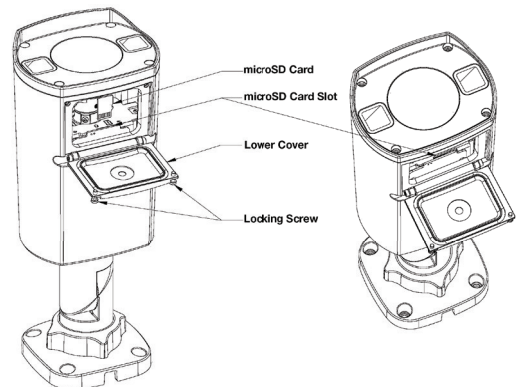

AUDIO	
Audio In/Out	1 / 1
Compression	G.711A, G.711U
Two-way audio	Yes
Suppression	Yes

NETWORK	
Connector	RJ45
Network	10/100Mbps
ONVIF®	Profile S / G / T Compliant

HARDWARE	
Ingress Protection	IP67
Impact Rating	IK10
Dimensions	9.5" x 3.4" x 3.0" (240 x 86 x 76mm)
Pan / Tilt / Rotate	Pan: 0° ~ 360° Tilt: 0° ~ 90° Rotate: 0° ~ 360°
Weight	2.2lb (1.0kg)
Alarm In / Relay Out	1 / 1
Country of Origin	China
NDAA Compliant	Yes

CERTIFICATIONS	
Safety	UL
EMC	FCC Part 15 Subpart B Class B

DIMENSIONS

CONNECTIONS

1	RJ-45	For network and PoE connections
2	Power (12VDC)*	Power connection
3	Audio I/O	Ground
		Audio In
4	Alarm I/O	Ground
		Alarm In
		Alarm Out -
		Alarm Out +

*12VDC power input port should be plugged when not in use.

ACCESSORIES

Indoor/Outdoor 7" Junction Box
OE-CA00JB-01

Indoor/Outdoor 7" Junction Box
OE-CA00JB-01

Pole Mount Kit
OE-CA00PMK-01
