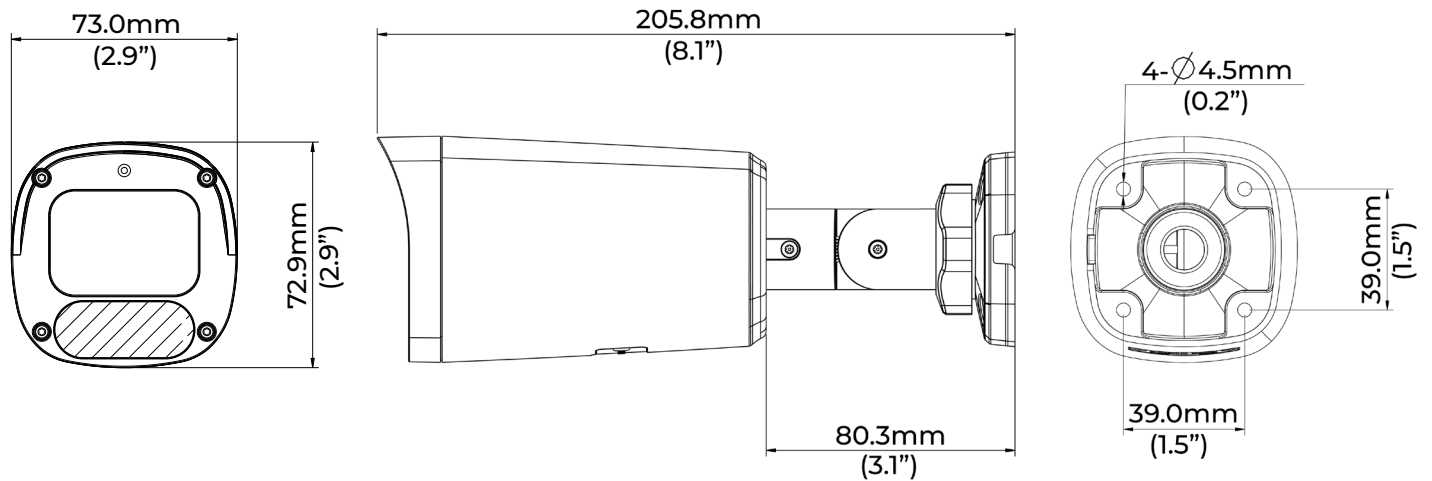

AUDIO	
Audio In/Out	Built-in Mic
Compression	G.711A, G.711U
Suppression	Yes

NETWORK	
Connector	RJ45
Network	10/100Mbps
ONVIF®	Profile S/G/T Compliant

HARDWARE	
Housing/Dome Cover	Graphene & Metal
Ingress Protection	IP67
Dimensions	Ø8.1" x 2.9" x 2.9" (Ø206 x 73 x 73mm)
Weight	1.12lbs (0.51kg)
Pan/Tilt/Rotate	Pan: 0° ~ 360° Tilt: 0° ~ 90° Rotate: 0° ~ 360°
Country of Origin	China
NDA Compliant	Yes

## CAMERA SPECIFICATIONS (CONTINUED)

## DIMENSIONS