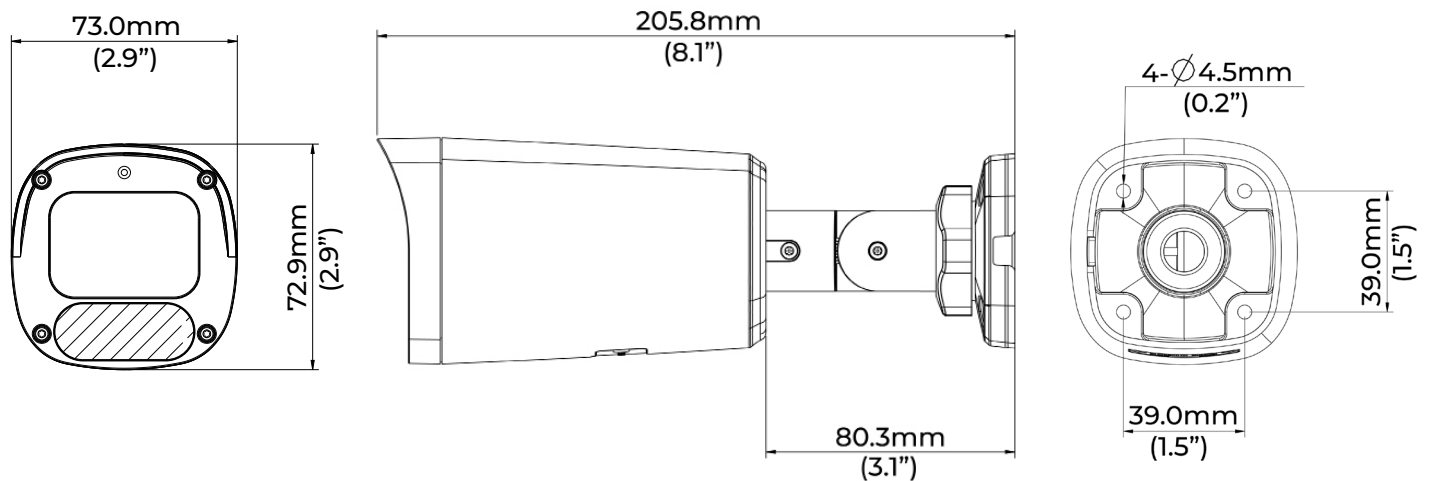

AUDIO

Audio In/Out	Built-in Mic
Compression	G.711A, G.711U
Suppression	Yes

NETWORK

Connector	RJ45
Network	10/100Mbps
ONVIF®	Profile S/G/T Compliant

HARDWARE

Housing/Dome Cover	Graphene & Metal
Ingress Protection	IP67
Dimensions	8.1" x 2.9" x 2.9" (206 x 73 x 73mm)
Weight	1.12lbs (0.51kg)
Pan/Tilt/Rotate	Pan: 0° ~ 360° Tilt: 0° ~ 90° Rotate: 0° ~ 360°
Country of Origin	China
NDA Compliant	Yes

CAMERA SPECIFICATIONS (CONTINUED)

POWER

Power Consumption	Max 9.6W
Power Source	PoE (IEEE 802.3af), DC 12V±25%

ENVIRONMENTAL

Operating Temperature	-22°F ~ 140°F (-30°C ~ 60°C)
Humidity	95% RH (Non-condensing)

STORAGE

Onboard Storage	MicroSD Card, Up to 512GB
Network	Supported

CERTIFICATIONS

Certifications	UL, cUL, FCC
----------------	--------------

DIMENSIONS

ACCESSORIES

Indoor/Outdoor 7" Junction Box
OE-CA00JB-01