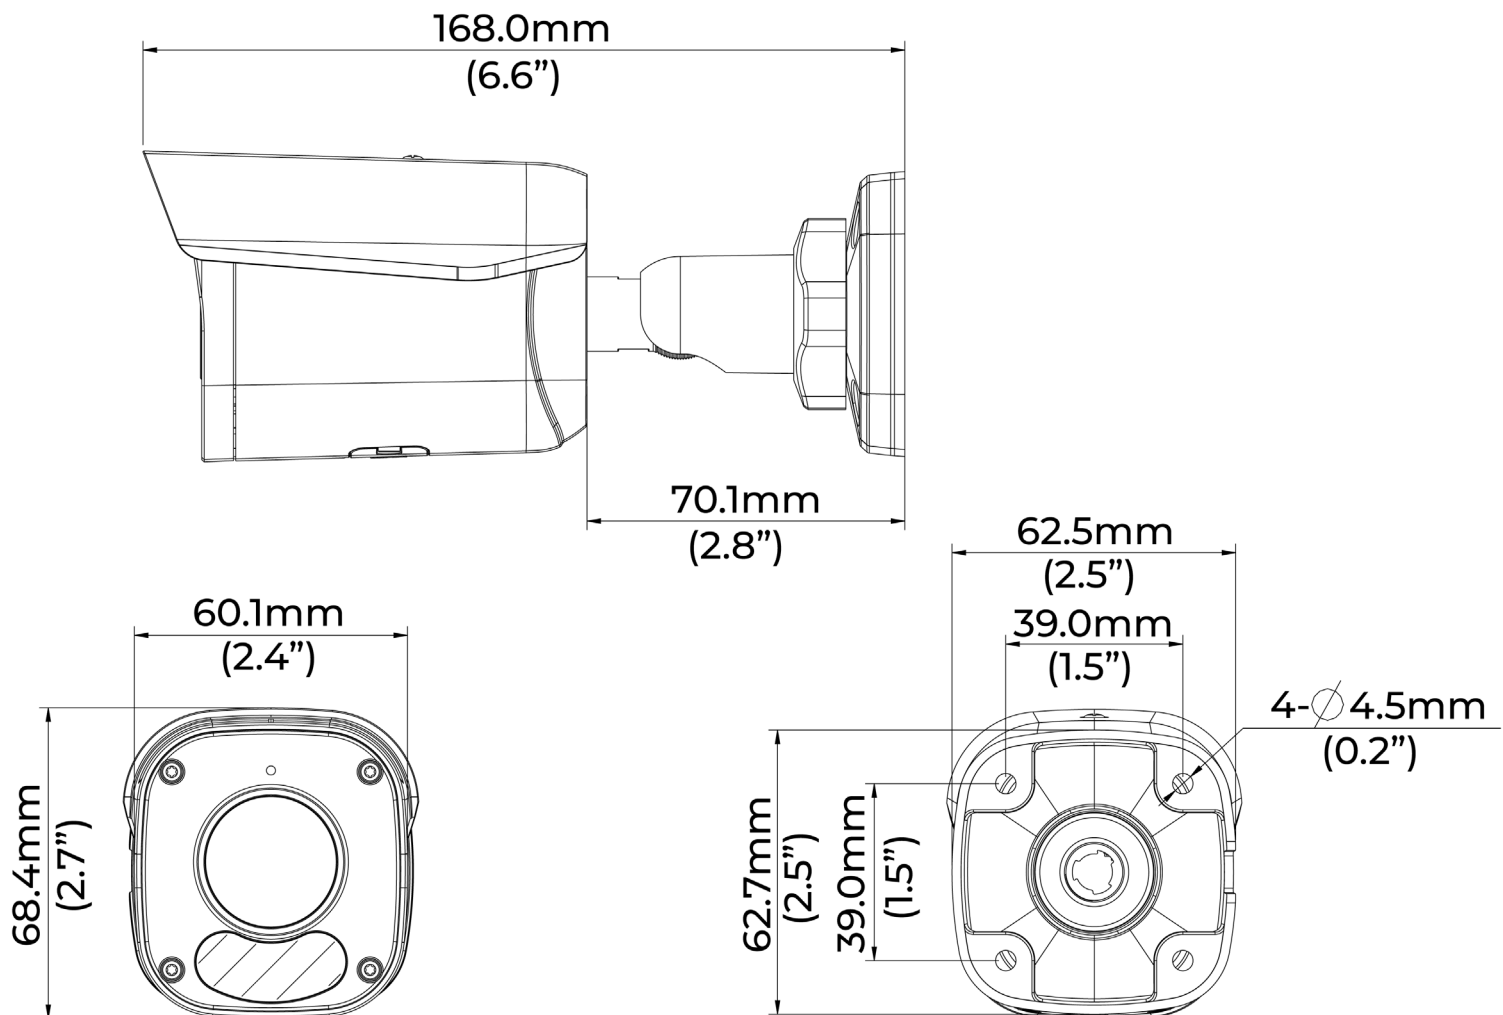

CAMERA SPECIFICATIONS (CONTINUED)

POWER

Power Consumption	Max 5.5W
Power Source	PoE (IEEE 802.3af), DC 12V±25%

ENVIRONMENTAL

Operating Temperature	-22°F ~ 140°F (-30°C ~ 60°C)
Humidity	95% RH (Non-condensing)

STORAGE

Onboard Storage	MicroSD Card, Up to 512GB
Network	Supported

CERTIFICATIONS

Certifications	UL, cUL, FCC

DIMENSIONS