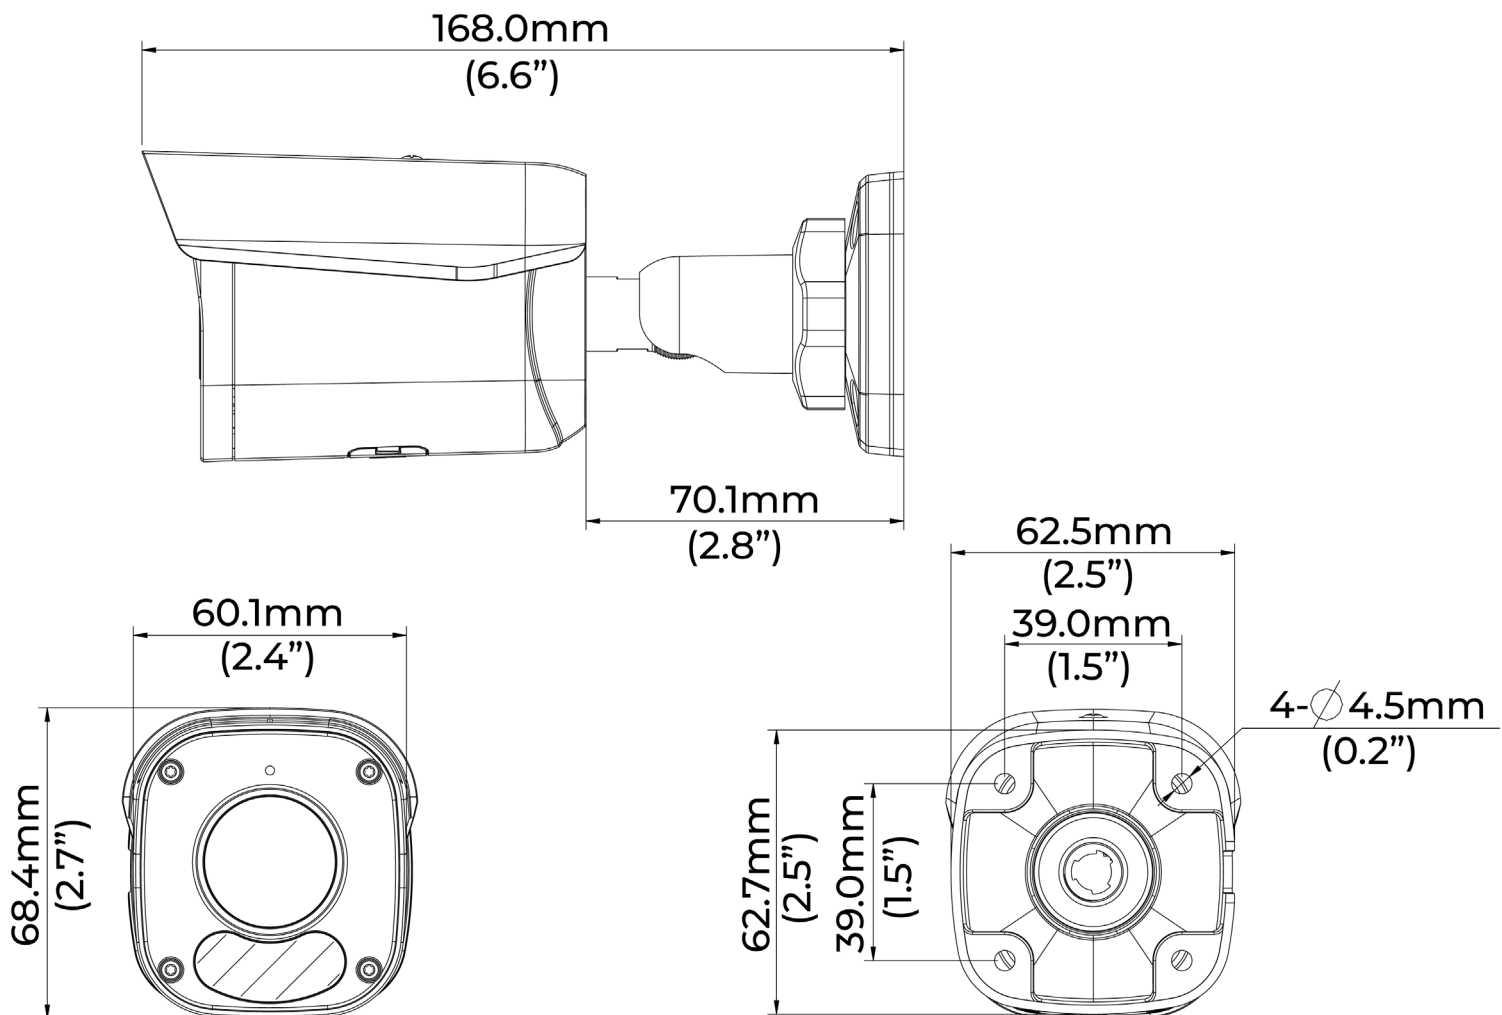

### HARDWARE

Housing/Dome Cover	Graphene & Metal
Ingress Protection	IP67
Dimensions	6.5" x 2.5" x 2.5" (166 x 62 x 62mm)
Weight	.86lbs (0.39kg)
Pan/Tilt/Rotate	Pan: 0° ~ 360° Tilt: 0° ~ 90° Rotate: 0° ~ 360°
Country of Origin	China
NDAA Compliant	Yes

## DIMENSIONS