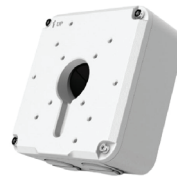

ACCESSORIES

30-Series Junction Box
OE-CA30JB-01

30-Series Wall Mount
OE-CA30WM-01

30-Series Pendant Cap
OE-CA30PC-01

30-Series Wall Mount
OE-CA30WM-01

Indoor/Outdoor 7" Junction Box
OE-CA00JB-01

30-Series Wall Mount
OE-CA30WM-01

Indoor/Outdoor 7" Junction Box
OE-CA00JB-01

Pole Mount Kit
OE-CA00PMK-01

30-Series Pendant Cap
OE-CA30PC-01

Indoor/Outdoor Wall Mount
OE-CA00WM-01

30-Series Pendant Cap
OE-CA30PC-01

Indoor/Outdoor Wall Mount
OE-CA00WM-01