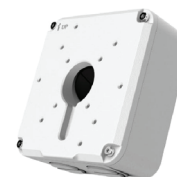

ACCESSORIES

30-Series Junction Box
OE-CA30JB-01

30-Series Wall Mount
OE-CA30WM-01

30-Series Pendant Cap
OE-CA30PC-01

30-Series Wall Mount
OE-CA30WM-01

Indoor/Outdoor 7" Junction Box
OE-CA00JB-01

30-Series Wall Mount
OE-CA30WM-01

Indoor/Outdoor 7" Junction Box
OE-CA00JB-01

Pole Mount Kit
OE-CA00PMK-01

30-Series Pendant Cap
OE-CA30PC-01

Indoor/Outdoor Wall Mount
OE-CA00WM-01

30-Series Pendant Cap
OE-CA30PC-01

Indoor/Outdoor Wall Mount
OE-CA00WM-01