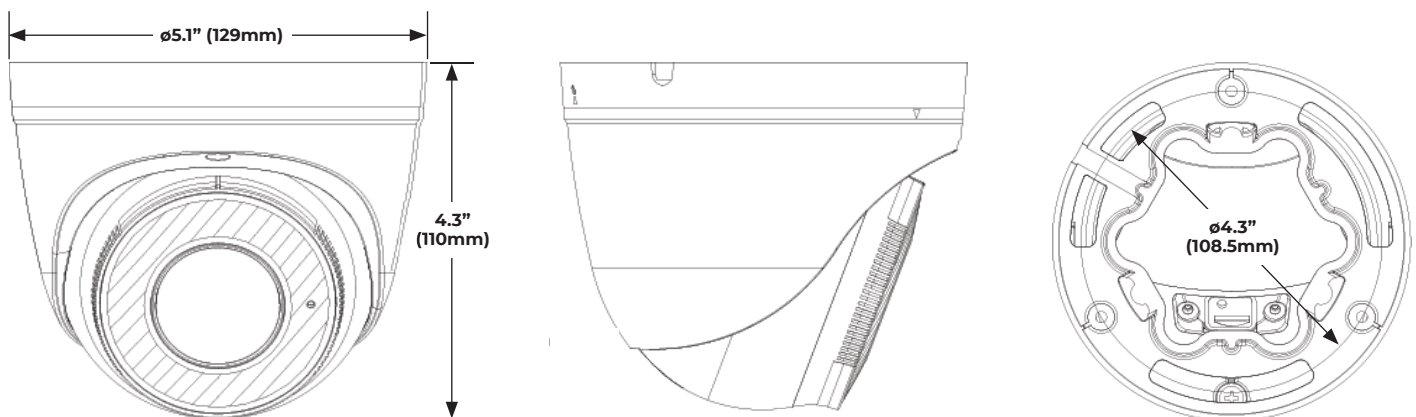

AUDIO	
Audio In/Out	Built-in Mic
Compression	G.711A, G.711U
Suppression	Yes

NETWORK	
Connector	RJ45
Network	10/100Mbps
ONVIF®	Profile S / G / T Compliant

HARDWARE	
Ingress Protection	IP67
Dimensions	Ø5.1" x 4.3" (Φ129 x 110mm)
Weight	1.5lb (0.67kg)
Country of Origin	China
NDAA Compliant	Yes

CAMERA SPECIFICATIONS (CONTINUED)

POWER	
Power Consumption	Max 8.16W
Power Source	PoE (IEEE 802.3af) / DC 12V±25%

ENVIRONMENTAL	
Operating Environment	-40°F ~ 140°F (-40°C~60°C)
Humidity	95% RH (non-condensing)

STORAGE	
Onboard Storage	MicroSD card; Up to 512GB
Network	Supported

CERTIFICATIONS	
Safety	UL
EMC	FCC Part 15 Subpart B Class B

DIMENSIONS

CONNECTIONS

1	RJ-45	For network and PoE connections
2	Power (12VDC)	Power connection