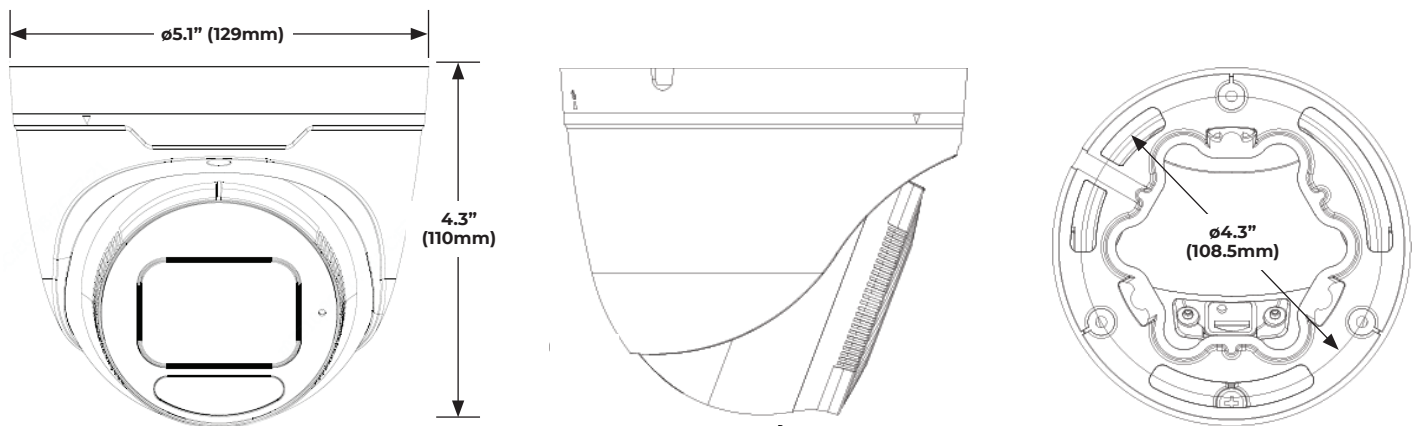

AUDIO	
Audio In/Out	Built-in Mic
Compression	G.711A, G.711U
Suppression	Yes

NETWORK	
Connector	RJ45
Network	10/100Mbps
ONVIF®	Profile S / G / T Compliant

HARDWARE	
Housing / Dome Cover	Metal
Ingress Protection	IP67
Impact Rating	IK10
Dimensions	Ø5.1" x 4.3" (Ø129 x 110mm)
Weight	1.5lb (0.67kg)
Country of Origin	China
NDA Compliant	Yes

CAMERA SPECIFICATIONS (CONTINUED)

POWER	
Power Consumption	Max 7W
Power Source	PoE (IEEE 802.3af) / DC 12V±25%
ENVIRONMENTAL	
Operating Environment	-22°F ~ 140°F (-30°C~60°C)
Humidity	≤95% RH
STORAGE	
Onboard Storage	MicroSD card; Up to 512GB
Network	Supported
CERTIFICATIONS	
Certifications	UL / CE / FCC Class A

DIMENSIONS

CONNECTIONS

1	RJ-45	For network and PoE connections
2	Power (12vDC)	Power connection

ACCESSORIES

Indoor/Outdoor 7" Junction Box
OE-CA00JB-01

Indoor/Outdoor 7" Junction Box
OE-CA00JB-01

Pole Mount Kit
OE-CA00PMK-01