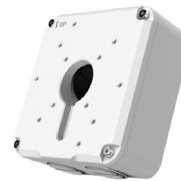

AUDIO	
Audio In/Out	Built-in Mic
Compression	G.711A, G.711U
Suppression	Yes

NETWORK	
Connector	RJ45
Network	10/100Mbps
ONVIF®	Profile S / G / T Compliant

HARDWARE	
Ingress Protection	IP67
Impact Rating	IK10
Dimensions	Ø5.1" x 4.3" (Φ129 x 110mm)
Pan / Tilt / Rotate	Pan: 0° ~ 360° Tilt: 0° ~ 90° Rotate: 0° ~ 360°
Weight	1.48lb (0.67kg)
Country of Origin	China
NDAA Compliant	Yes

CERTIFICATIONS	
Safety	UL
EMC	FCC Part 15 Subpart B Class B

DIMENSIONS

CONNECTIONS

1	RJ-45	For network and PoE connections
2	Power (12VDC)	Power connection

ACCESSORIES

30-Series Junction Box
OE-CA30JB-01

30-Series Wall Mount
OE-CA30WM-01

30-Series Pendant Cap
OE-CA30PC-01

30-Series Wall Mount
OE-CA30WM-01

Indoor/Outdoor 7" Junction Box
OE-CA00JB-01

30-Series Wall Mount
OE-CA30WM-01

Indoor/Outdoor 7" Junction Box
OE-CA00JB-01

Pole Mount Kit
OE-CA00PMK-01