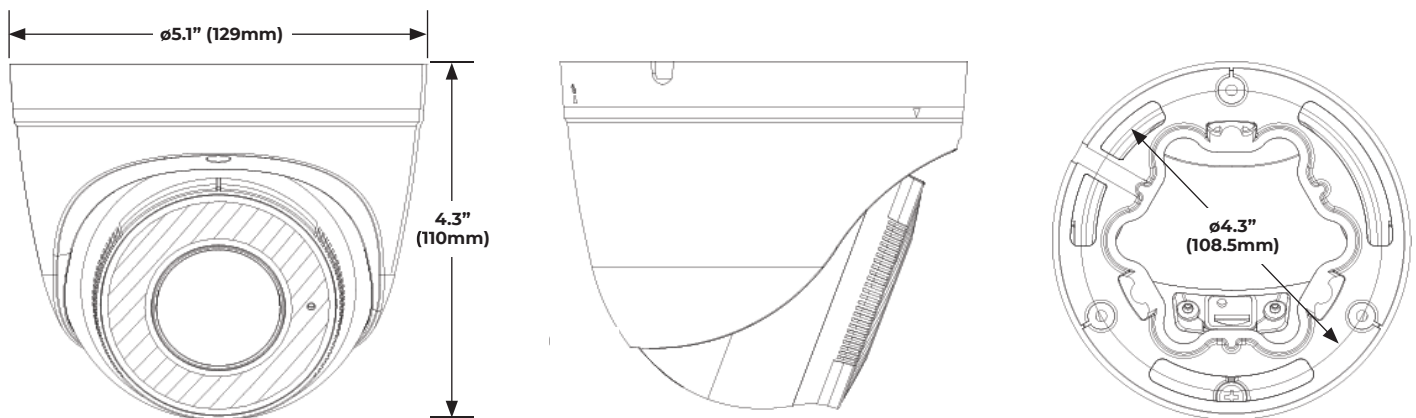

AUDIO	
Audio In/Out	Built-in Mic
Compression	G.711A, G.711U
Suppression	Yes

NETWORK	
Connector	RJ45
Network	10/100Mbps
ONVIF®	Profile S / G / T Compliant

HARDWARE	
Ingress Protection	IP67
Impact Rating	IK10
Dimensions	Ø5.1" x 4.3" (Φ129 x 110mm)
Pan / Tilt / Rotate	Pan: 0° ~ 360° Tilt: 0° ~ 90° Rotate: 0° ~ 360°
Weight	1.48lb (0.67kg)
Country of Origin	China
NDAA Compliant	Yes

CAMERA SPECIFICATIONS (CONTINUED)

POWER	
Power Consumption	Max 8.16W
Power Source	PoE (IEEE 802.3af) / DC 12V±25%

ENVIRONMENTAL	
Operating Environment	-22°F ~ 140°F (-30°C~60°C)
Humidity	≤ 95% RH

STORAGE	
Onboard Storage	MicroSD card; Up to 512GB
Network	Supported

CERTIFICATIONS	
Safety	UL
EMC	FCC Part 15 Subpart B Class B

DIMENSIONS

CONNECTIONS

1	RJ-45	For network and PoE connections
2	Power (12VDC)	Power connection

ACCESSORIES

30-Series Junction Box
OE-CA30JB-01

30-Series Wall Mount
OE-CA30WM-01