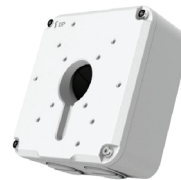

AUDIO	
Audio In/Out	Built-in Mic
Compression	G.711A, G.711U
Suppression	Yes

NETWORK	
Connector	RJ45
Network	10/100Mbps
ONVIF®	Profile S / G / T Compliant

HARDWARE	
Ingress Protection	IP67
Impact Rating	IK10
Dimensions	Ø5.1" x 4.3" (Φ129 x 110mm)
Pan / Tilt / Rotate	Pan: 0° ~ 360° Tilt: 0° ~ 90° Rotate: 0° ~ 360°
Weight	1.48lb (0.67kg)
Country of Origin	China
NDAA Compliant	Yes

CERTIFICATIONS	
Safety	UL
EMC	FCC Part 15 Subpart B Class B

DIMENSIONS

CONNECTIONS

1	RJ-45	For network and PoE connections
2	Power (12VDC)	Power connection

ACCESSORIES

30-Series Junction Box
OE-CA30JB-01

30-Series Wall Mount
OE-CA30WM-01

30-Series Pendant Cap
OE-CA30PC-01

30-Series Wall Mount
OE-CA30WM-01

Indoor/Outdoor 7" Junction Box
OE-CA00JB-01

30-Series Wall Mount
OE-CA30WM-01

Indoor/Outdoor 7" Junction Box
OE-CA00JB-01

Pole Mount Kit
OE-CA00PMK-01

30-Series Pendant Cap
OE-CA30PC-01

Indoor/Outdoor Wall Mount
OE-CA00WM-01

30-Series Pendant Cap
OE-CA30PC-01

Indoor/Outdoor Wall Mount
OE-CA00WM-01

Corner Mount
OE-CA00CM-01

30-Series Pendant Cap
OE-CA30PC-01