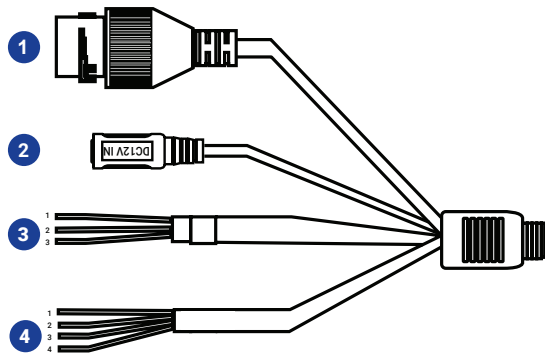

AUDIO	
Audio In/Out	1 / 1
Compression	G.711A, G.711U
Two-way audio	Yes
Suppression	Yes

NETWORK	
Connector	RJ45
Network	10/100Mbps
ONVIF®	Profile S / G / T Compliant

HARDWARE	
Housing / Dome Cover	Metal / Polycarbonate
Ingress Protection	IP67
Impact Rating	IK10
Dimensions	Ø5" x 3.9" (Φ128 x 100mm)
Weight	1.26lb (0.57kg)
Alarm In / Relay Out	1 / 1
Pan / Tilt / Rotate	Pan: 0° ~ 360° Tilt: 0° ~ 70° Rotate: 0° ~ 360°
Country of Origin	China
NDAA Compliant	Yes

CAMERA SPECIFICATIONS (CONTINUED)

POWER	
Power Consumption	Max 8.7W
Power Source	PoE (IEEE 802.3af) / DC 12V±25%

ENVIRONMENTAL	
Operating Environment	-31°F ~ 140°F (-35°C~60°C)
Humidity	95% RH (non-condensing)

STORAGE	
Onboard Storage	MicroSD card; Up to 512GB
Network	Supported

CERTIFICATIONS	
Safety	UL
EMC	FCC Part 15 Subpart B Class B

DIMENSIONS

CONNECTIONS

1	RJ-45	For network and PoE connections
2	Power (12vDC)*	Power connection
3	Audio I/O	Grey Audio Out
		Blue Ground
		Brown Audio In
4	Alarm I/O	Orange Alarm In
		Blue Ground
		Yellow Alarm Out +
		White Alarm Out -