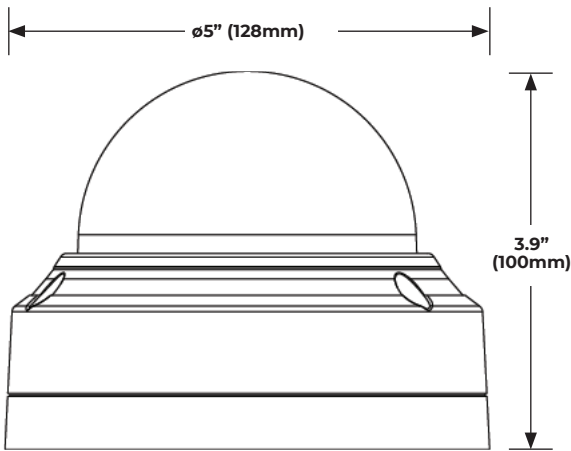

AUDIO	
Audio In/Out	1 / 1
Compression	G.711A, G.711U
Two-way audio	Yes
Suppression	Yes

NETWORK	
Connector	RJ45
Network	10/100Mbps
ONVIF®	Profile S / G / T Compliant

HARDWARE	
Housing / Dome Cover	Metal / Polycarbonate
Ingress Protection	IP67
Impact Rating	IK10
Dimensions	Ø5" x 3.9" (Φ128 x 100mm)
Weight	1.26lb (0.57kg)
Alarm In / Relay Out	1 / 1
Pan / Tilt / Rotate	Pan: 0° ~ 360° Tilt: 0° ~ 70° Rotate: 0° ~ 360°
Country of Origin	China
NDAA Compliant	Yes

CAMERA SPECIFICATIONS (CONTINUED)

POWER	
Power Consumption	Max 8.7W
Power Source	PoE (IEEE 802.3af) / DC 12V±25%

ENVIRONMENTAL	
Operating Environment	-31°F ~ 140°F (-35°C~60°C)
Humidity	95% RH (non-condensing)

STORAGE	
Onboard Storage	MicroSD card; Up to 512GB
Network	Supported

CERTIFICATIONS	
Safety	UL
EMC	FCC Part 15 Subpart B Class B

DIMENSIONS

CONNECTIONS

1	RJ-45	For network and PoE connections
2	Power (12vDC)*	Power connection
3	Audio I/O	Grey Audio Out
		Blue Ground
		Brown Audio In
4	Alarm I/O	Orange Alarm In
		Blue Ground
		Yellow Alarm Out +
		White Alarm Out -