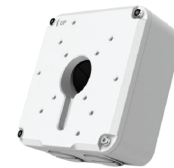

*12vDC power input port should be plugged when not in use.

A paintable dome cover is available free of charge by request	
Part Number	OE-CA00PDC-04

ACCESSORIES

30-Series Junction Box
OE-CA30JB-01

30-Series Pendant Cap
OE-CA30PC-01

30-Series Wall Mount
OE-CA30WM-01

Paintable Dome Cover
OE-CA00PDC-03

30-Series Wall Mount
OE-CA30WM-01

Indoor/Outdoor 7" Junction Box
OE-CA00JB-01

30-Series Wall Mount
OE-CA30WM-01

Indoor/Outdoor 7" Junction Box
OE-CA00JB-01

Pole Mount Kit
OE-CA00PMK-01

30-Series Pendant Cap
OE-CA30PC-01

Ceiling-Mounted Pole
OE-CA00CMP-01

30-Series Pendant Cap
OE-CA30PC-01

Indoor/Outdoor Wall Mount
OE-CA00WM-01

30-Series Pendant Cap
OE-CA30PC-01