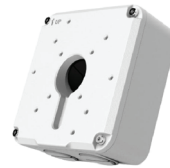

*12vDC power input port should be plugged when not in use.

A paintable dome cover is available free of charge by request	
Part Number	OE-CA00PDC-04

ACCESSORIES

30-Series Junction Box
OE-CA30JB-01

30-Series Pendant Cap
OE-CA30PC-01

30-Series Wall Mount
OE-CA30WM-01

Paintable Dome Cover
OE-CA00PDC-03

30-Series Wall Mount
OE-CA30WM-01

Indoor/Outdoor 7" Junction Box
OE-CA00JB-01

30-Series Wall Mount
OE-CA30WM-01

Indoor/Outdoor 7" Junction Box
OE-CA00JB-01