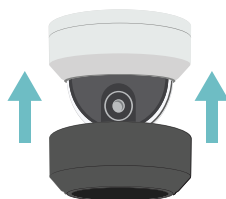

TRUE WDR

True Wide Dynamic Range ensures clear video even in installations with high-contrast areas

ALARM I/O

Connect external sensors and other devices directly to the camera

SMART IR LEDs

Smart IR technology for clear pictures in total darkness

TRUE DAY / NIGHT

True Day / Night provides superior video in a variety of lighting conditions

PAINTABLE COVER

Optional snap-on cover is paintable to match the color of its surroundings

TWO-WAY AUDIO

Receive and transmit audio through the camera