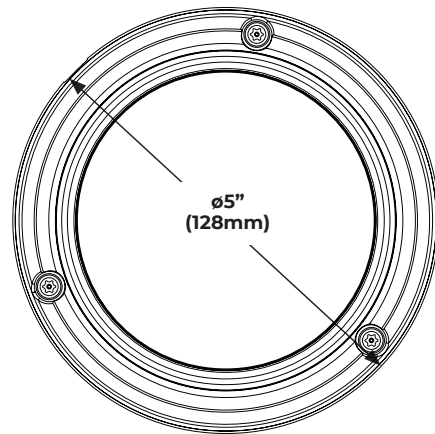

CAMERA SPECIFICATIONS (CONTINUED)

POWER	
Power Consumption	Max 8.7W
Power Source	PoE (IEEE 802.3af) / DC 12V±25%

ENVIRONMENTAL	
Operating Environment	-31°F ~ 140°F (-35°C~60°C)
Humidity	95% RH (non-condensing)

STORAGE	
Onboard Storage	MicroSD card; Up to 512GB
Network	Supported

CERTIFICATIONS	
Safety	UL
EMC	FCC Part 15 Subpart B Class B

DIMENSIONS