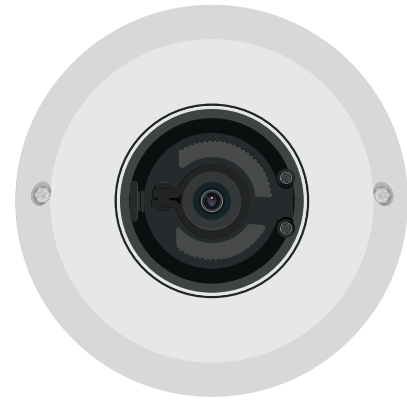

SPECIFICATIONS

CAMERA	
Part Number	OE-C6123 / W2 / W3 / W6 / W12
Maximum Resolution	3MP
Image Sensor	1/3" Progressive CMOS
Video Compression	H.264 / MJPEG
Frame Rate	25 / 30 IPS @ 3MP H.264
ONVIF	Profile S
Streaming	Up to 4 simultaneous streams
Field of View	2.3mm fixed: 125° 3.6mm fixed: 71.8° 6mm fixed: 46° 12mm fixed: 28°
Browser Support	Internet Explorer (6.0+) / Chrome / Firefox / Safari
Wide Dynamic Range	Shutter WDR on / off @ 2MP
White Balance	Auto / Manual / ATW / One Push
Auto White Balance Range	On / Off
Auto Gain Control	Yes

ENVIRONMENTAL	
Operating Temperature	-4 ~ 131 °F (-20 ~ 55 °C)

POWER	
Power Consumption	3.64W .6W w/SD card
Input Voltage	12vDC / 24vAC / PoE
PoE Class	2

PHYSICAL	
microSD Card Slot	SDXC 64GB support
Alarm In / Out	4-pin terminal block
Audio In / Out	2-pin terminal block
Camera Weight	.44lb (200g)
Dimensions	ø4.13 x 2.04in (ø105 x 52mm)
Housing / Dome Cover	Plastic housing

ACCESSORIES

OE-CA6000APM

600 / 6000-series Pendant Cap Adapter Plate for OE-C6123

OE-CA6000PMG

6000 / 9000-series Indoor Gooseneck Wall Mount Kit*

OE-CA6000PMW

6000 / 9000-series Indoor Low Profile Wall Mount Kit*

OE-CA6000PMK

6000 / 9000-series Indoor Pendant Cap*

OE-CA611WM

600 / 6000-series Indoor Wall Mount*

*requires OE-CA6000APM

IMAGES