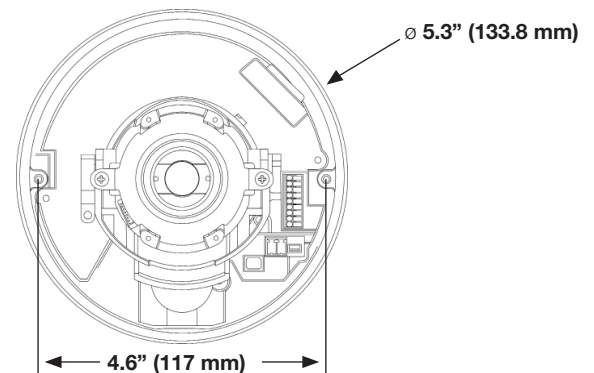

PHYSICAL	
Vandal Resistant	IK10 Rated
IR Range	Up to 130ft
microSD Card Slot	microSD/microSDHC/microSDXC up to 128GB support
IR LED	Adaptive IR Technology
Analog Output	1.0 Vp-p / 75 Ω, BNC
Audio In / Out	1 Audio In / 1 Audio Out
Alarm In / Out	1 Alarm In / 1 Alarm Out
Camera Weight	1.67lb (760g)
Dimensions	ø 5.26 x 4.62in (133.8 x 117.4mm)
Housing / Dome Cover	Plastic / metal housing
Country of Origin	Taiwan

CONNECTIONS

1	RJ-45	For network and PoE connections	
2	BNC	1 GND	For analog video output
		2 BNC	
3	Power (12vDC / 24vAC)	1 24vAC 1	Power connection
		2 24vAC 2	
		3 12vDC 1	
		4 12vDC 2	
4	Reset Button	To restore the camera to factory defaults: 1. Disconnect power for 30 seconds. 2. Reconnect power and wait 30 seconds. 3. Press the reset button with a proper tool for 20 seconds.	
5	MicroSD Card Slot	Insert the microSD card into the card slot to store videos and snapshots. Supports up to 128GB microSD card. Do not add or remove the microSD card when the camera is powered on.	
6	Alarm & Audio I/O	1 Audio In L	Audio In
		2 Audio In R	
		3 GND	
		4 Audio Out L	Audio Out
		5 Audio Out R	
		6 Alarm Out +	Alarm connection
		7 Alarm Out -	
		8 Alarm In +	
9 Alarm In -			

DIMENSIONS

FRONT VIEW

TOP VIEW

ACCESSORIES

OE-C7564-AWR REV B

OE-CA75WM
(Wall Mount)

OE-CA75FM
(Indoor Ceiling Flush Mount)

OE-CA75PM
(Pendant Mount)