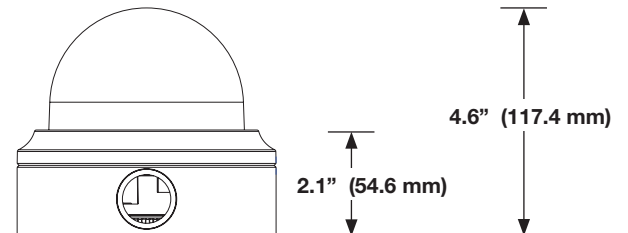

DIMENSIONS

FRONT VIEW