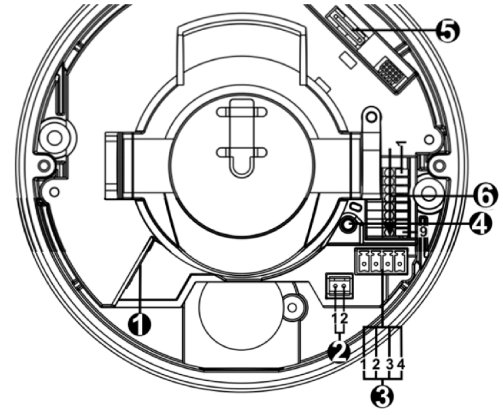

SPECIFICATIONS

CAMERA	
Part Number	OE-C7564-AWR REV B
Maximum Resolution	4MP
Image Sensor	1/2.7" Progressive CMOS
Video Compression	H.264 / H.265 / MJPEG
Frame Rate	30 FPS @ 4MP H.264 / H.265
ONVIF	Profile S / G / T compliant
Streaming	Up to 3 simultaneous streams
Lens	2.7~12mm Motorized
Field of View	99° (Wide), 31° (Tele)
Browser Support	Internet Explorer (6.0+) / Chrome / Firefox / Safari
Day / Night	True Day / Night
Wide Dynamic Range	True WDR
Minimum Illumination @ 30IRE	Color: 0.1 Lux B&W: 0.01 Lux
White Balance	Auto / Manual / ATW / One Push
Auto White Balance Range	2700~7800K
Backlight Compensation	2500~10000K
Auto Gain Control	Yes

ENVIRONMENTAL	
IP Rating	IP66
Operating Temperature	-67 ~ 131 °F (-55 ~ 55 °C)
Storage Conditions	-4 ~ 158 °F (-20 ~ 70 °C)
UL Listed Product	Yes

POWER	
Power Consumption	Max 13.68W
Input Voltage	12vDC / 24vAC / PoE
PoE Class	0

PHYSICAL	
Vandal Resistant	IK10 Rated
IR Range	Up to 130ft
microSD Card Slot	microSD/microSDHC/microSDXC up to 128GB support
IR LED	Adaptive IR Technology
Analog Output	1.0 Vp-p / 75 Ω, BNC
Audio In / Out	1 Audio In / 1 Audio Out
Alarm In / Out	1 Alarm In / 1 Alarm Out
Camera Weight	1.67lb (760g)
Dimensions	ø 5.26 x 4.62in (133.8 x 117.4mm)
Housing / Dome Cover	Plastic / metal housing
Country of Origin	Taiwan

CONNECTIONS