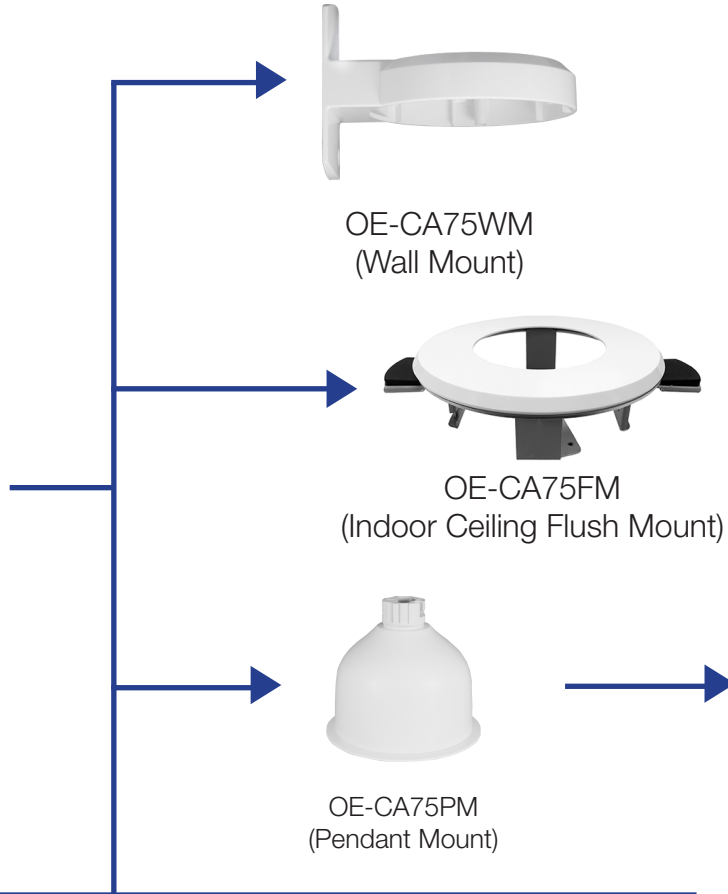

CONNECTIONS

1	RJ-45	For network and PoE connections	
2	BNC	1 GND	For analog video output
		2 BNC	
3	Power (12vDC / 24vAC)	1 24vAC 1	Power connection
		2 24vAC 2	
		3 12vDC 1	
		4 12vDC 2	
4	Reset Button	To restore the camera to factory defaults: 1. Disconnect power for 30 seconds. 2. Reconnect power and wait 30 seconds. 3. Press the reset button with a proper tool for 20 seconds.	
5	MicroSD Card Slot	Insert the microSD card into the card slot to store videos and snapshots. Supports up to 128GB microSD card. Do not add or remove the microSD card when the camera is powered on.	
6	Alarm & Audio I/O	1 Audio In L	Audio In
		2 Audio In R	
		3 GND	
		4 Audio Out L	Audio Out
		5 Audio Out R	
		6 Alarm Out +	Alarm connection
		7 Alarm Out -	
		8 Alarm In +	
9 Alarm In -			

DIMENSIONS

FRONT VIEW

TOP VIEW

ACCESSORIES

OE-C7564-AWR REV B

OE-CA75WM
(Wall Mount)

OE-CA75FM
(Indoor Ceiling Flush Mount)

OE-CA75PM
(Pendant Mount)

see next page

Kit: OE-CA97CMS
(Short Arm Corner
Mount Kit)

Kit: OE-CA97CML
(Long Arm Corner
Mount Kit)

Kit: OE-CA97PLMS
(Short Arm Pole
Mount Kit)

Kit: OE-CA97PLML
(Long Arm Pole
Mount Kit)

Kit: OE-CA97WMS
(Short Arm Pendant
Mount Kit)