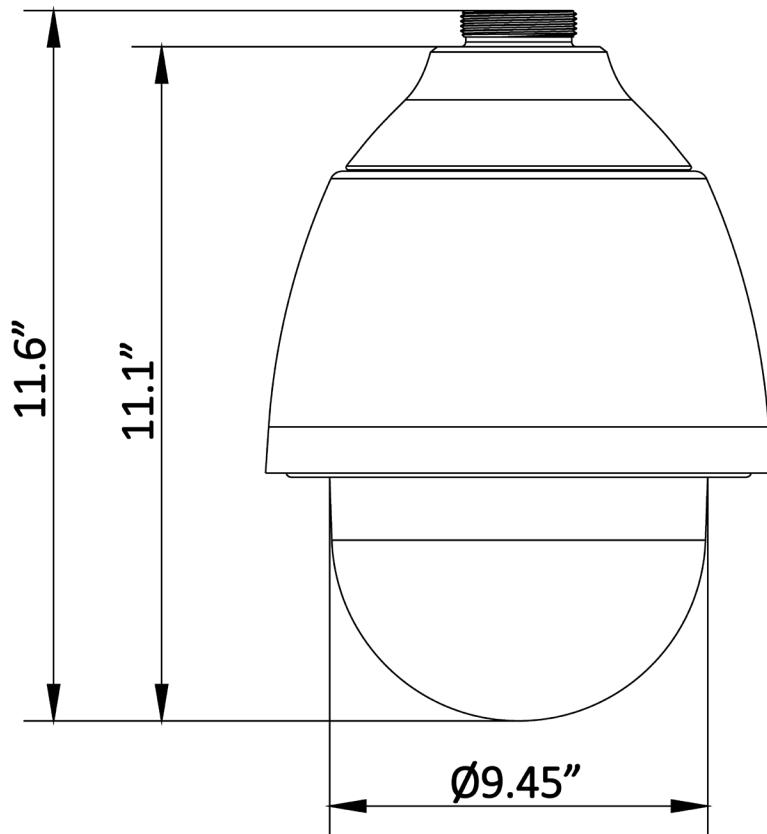

NETWORK

Connector	RJ45
Network Recording	10/100Mbps
ONVIF®	Profile S/G/T Compliant

HARDWARE

Housing/Dome Cover	Metal & Plastic
Ingress Protection	IP66
Impact Resistance	IK10
Dimensions	Ø9.45" x 11.1" (Ø210 x 279 mm w/ sunshield)
Weight	6.83lbs (3.1kg)
Pan/Tilt	Pan: 0° ~ 360° (Endless) Tilt: -10° ~ 100°
Country of Origin	Taiwan
NDAA Compliant	Yes

CAMERA SPECIFICATIONS (CONTINUED)

STORAGE

Onboard Storage	MicroSD Card
Network Storage	Supported

CERTIFICATIONS

Certifications	CE, FCC, UL, UKCA
----------------	-------------------

DIMENSIONS

ACCESSORIES

Ceiling-Mounted Pole
OE-CA00CMP-01