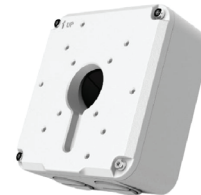

# ACCESSORIES

91-Series Angled Wall Mount  
**OE-CA91AWM-01**

91-Series Adapter Plate  
**OE-CA91AP-01**

91-Series Adapter Plate  
**OE-CA91AP-01**

Wall Mount  
**OE-CA79WM**

91-Series Wall Mount Kit  
**OE-CA91WMKT-01**

91-Series Adapter Plate  
**OE-CA91AP-01**

Dome Junction Box  
**OE-CA79JB**

91-Series Junction Box Kit  
**OE-CA91JBKT-01**

91-Series Adapter Plate  
**OE-CA91AP-01**

Pendant Mount Adapter  
**OE-CA79PM**

91-Series Pendant Mount Kit  
**OE-CA91PCKT-01**

91-Series Wall Mount Kit  
**OE-CA91WMKT-01**

Indoor/Outdoor 7" Junction Box  
**OE-CA00JB-01**

91-Series Pendant Mount Kit  
**OE-CA91PCKT-01**

Ceiling-Mounted Pole  
**OE-CA00CMP-01**