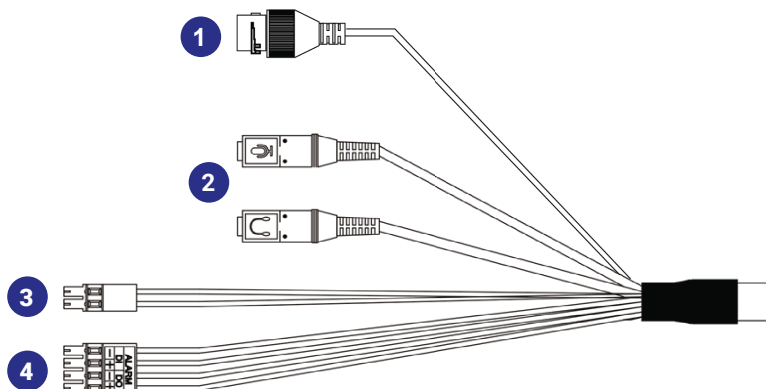

1	RJ-45	For network and PoE connections	
2	Audio I/O	Pink	Audio In (Line In)
		Green	Audio Out (Line Out)
3	Power (12vDC)*	Black	DC 12V -
		Red	DC 12V +
4	Alarm I/O	1	Alarm In -
		2	Alarm In +
		3	Alarm Out -
		4	Alarm Out +

*12vDC power input port should be plugged when not in use.