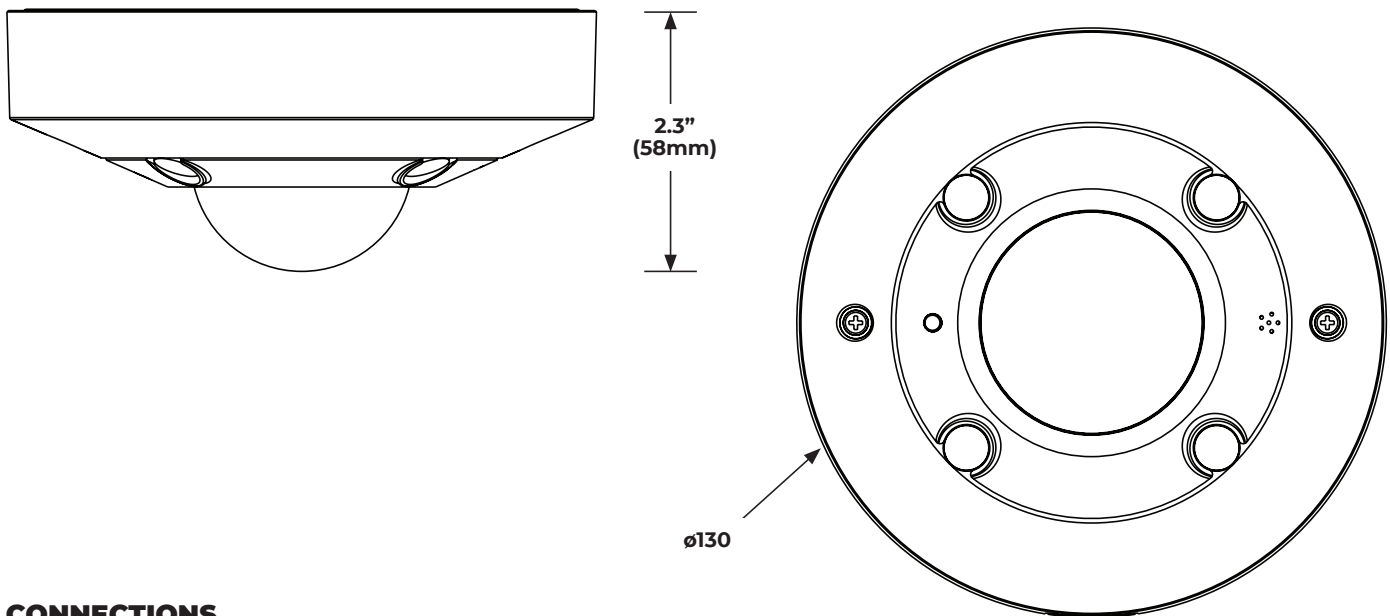

AUDIO	
Audio In/Out	1 - Line In, 1 - Line Out
Compression	uLAW, AAC
Two-way Audio	Yes

NETWORK	
Connector	RJ45
Network	10/100/1000 Mbps
ONVIF®	Profile S / G / Q / T Compliant

HARDWARE	
Housing / Dome Cover	Metal / Polycarbonate
Ingress Protection	IP66
Impact Rating	IK10
Dimensions	Ø5.1" x 2.3" (Ø130 x 58mm)
Weight	1.2lb (0.565kg)
Alarm In / Relay Out	1 / 1
Country of Origin	Taiwan
NDAA Compliant	Yes

## DIMENSIONS