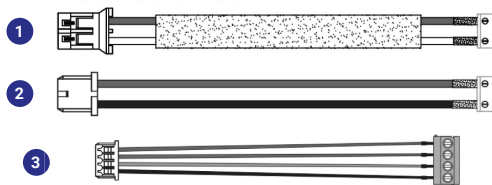

1	Power (12vDC)	Red	24vDC +
		White	GND -
2	Audio I / O	Red	Audio Out +
		Black	Audio Out -
	Audio I / O	Red	Audio In +
		Black	Audio In -
3	Alarm I / O	Red	Alarm Out +
		Purple	Alarm Out -
		Orange	Alarm In +
		Black	Alarm In -

INCLUDED ACCESSORIES

- 1.5" Threaded Pendant Cap
- 60W PoE Injector