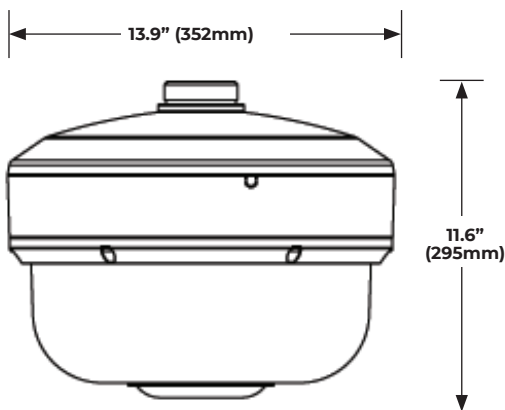

CAMERA SPECIFICATIONS (CONTINUED)

HARDWARE	
Housing / Dome Cover	Cast Aluminum
Ingress Protection	IP66
Impact Rating	IK10
Dimensions	13.9" x 13.9" x 11.6" (352 x 352 x 295mm)
Weight	7.5lb (3.4kg)
Alarm In / Relay Out	1 / 1 (Wet Contacts)
Country of Origin	Taiwan
NDA Compliant	Yes

POWER	
Power Consumption	Max 40W (IR On) (PoE Injector Included)
Power Source	24V DC / 24V AC / PoE++ Class 5 (IEEE 802.3bt)

ENVIRONMENTAL	
Operating Environment	-40°F ~ 131°F (-40°C~55°C) (IR OFF)
Humidity	≤90% RH (non-condensing)

STORAGE	
Onboard Storage	2x MicroSD card; Up to 512GB
Network	Supported

CERTIFICATIONS	
Certifications	UL / CE / FCC Class A / RCM

DIMENSIONS

CONNECTIONS