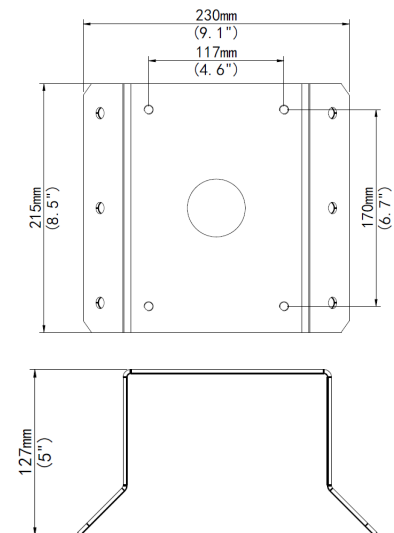

OE-CA00CMKIT-01

00-Series Corner Mount Kit with Wall Mount Arm

ACCESSORIES

This kit includes the OE-CA00WM-01 and the OE-CA00CM-01

DIMENSIONS

OE-CA00WM-01

OE-CA00CM-01

Liberty Lake, WA, USA
509.232.5261
openeye.net
38142AA