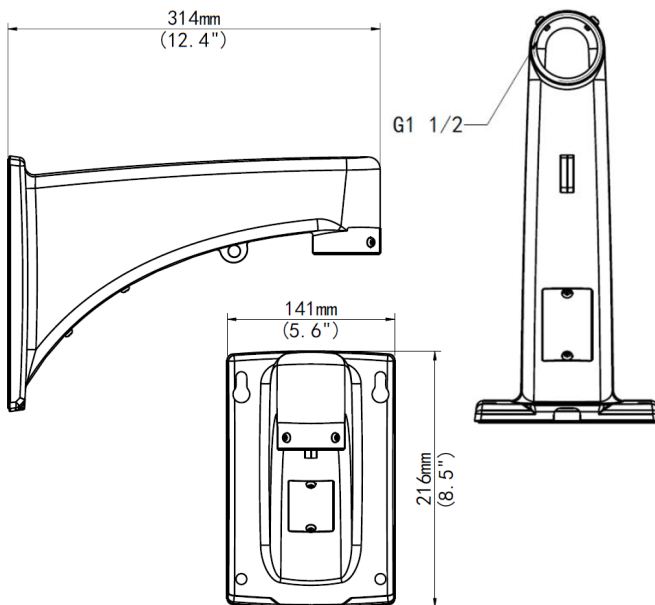

OE-CA00CMKIT-01

00-Series Corner Mount Kit with Wall Mount Arm

ACCESSORIES

This kit includes the OE-CA00WM-01 and the OE-CA00CM-01

DIMENSIONS

OE-CA00WM-01

OE-CA00CM-01

Liberty Lake, WA, USA
509.232.5261
openeye.net
38142AA