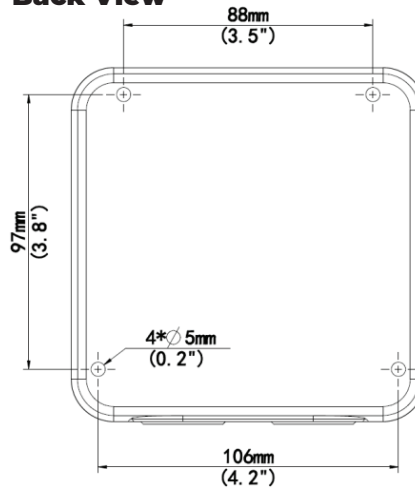

DIMENSIONS

Back View