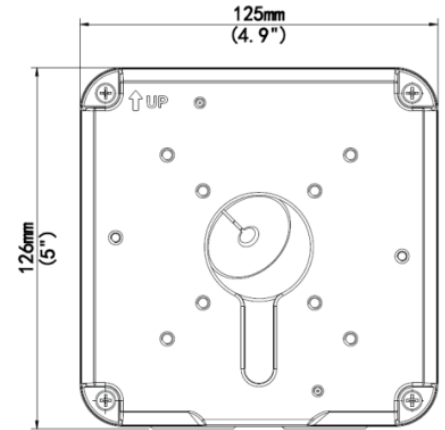

OE-CA00JB-01

INDOOR/OUTDOOR 7" JUNCTION BOX

DIMENSIONS

Back View

Front View

Bottom View