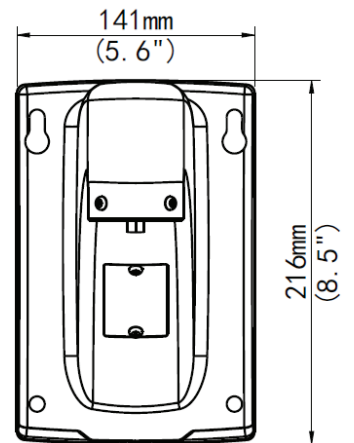

OE-CA00WM-01

INDOOR/OUTDOOR WALL MOUNT

DIMENSIONS

Side View

Front View

Bottom View