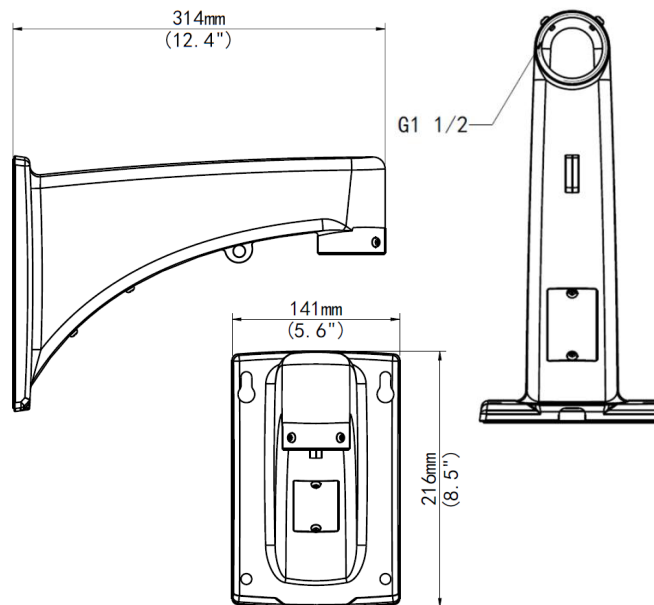

OE-CA10CMKIT-01

10-Series Corner Mount Kit with Pendant Cap

ACCESSORIES

This kit includes the OE-CA10PC-01, OE-CA00WM-01, and the OE-CA00CM-01

DIMENSIONS

OE-CA10PC-01

OE-CA00WM-01

OE-CA00CM-01