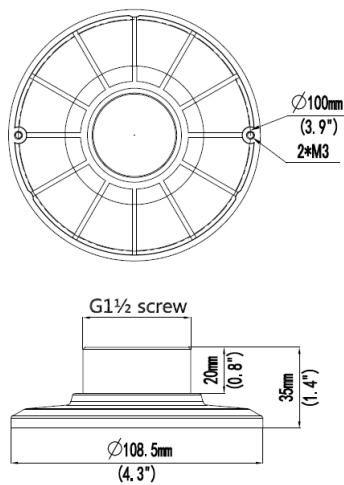

OE-CA10CMKIT-01

10-Series Corner Mount Kit with Pendant Cap

ACCESSORIES

This kit includes the OE-CA10PC-01, OE-CA00WM-01, and the OE-CA00CM-01

DIMENSIONS

OE-CA10PC-01

OE-CA00WM-01

OE-CA00CM-01