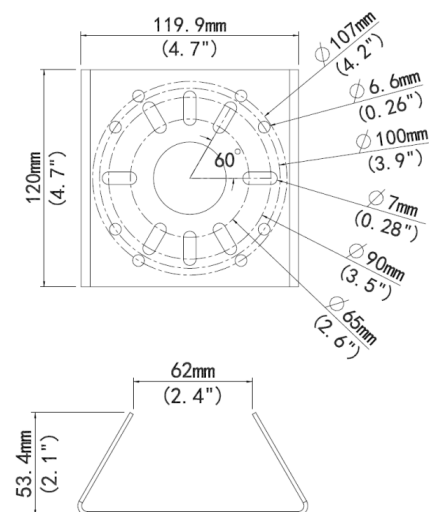

### DIMENSIONS

OE-CA10WM-01

OE-CA00JB-01

OE-CA00PMK-01

Liberty Lake, WA, USA  
509.232.5261  
openeye.net  
38134AA

Copyright ©2024 OpenEye. All Rights Reserved.  
Information contained in this document is subject  
to change without prior notice. OpenEye does its best  
to provide accurate information but cannot be held  
responsible for typos or mistakes.