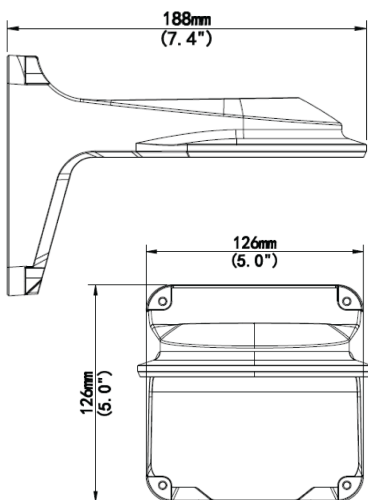

### DIMENSIONS

OE-CA10WM-01

OE-CA00JB-01

OE-CA00PMK-01

Liberty Lake, WA, USA  
509.232.5261  
openeye.net  
38134AA

Copyright ©2024 OpenEye. All Rights Reserved.  
Information contained in this document is subject  
to change without prior notice. OpenEye does its best  
to provide accurate information but cannot be held  
responsible for typos or mistakes.