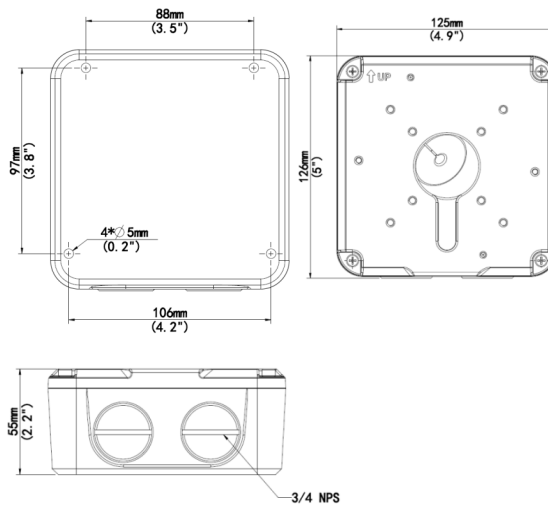

### DIMENSIONS

OE-CA10WM-01

OE-CA00JB-01

OE-CA00PMK-01

Liberty Lake, WA, USA  
509.232.5261  
openeye.net  
38134AA

Copyright ©2024 OpenEye. All Rights Reserved.  
Information contained in this document is subject  
to change without prior notice. OpenEye does its best  
to provide accurate information but cannot be held  
responsible for typos or mistakes.