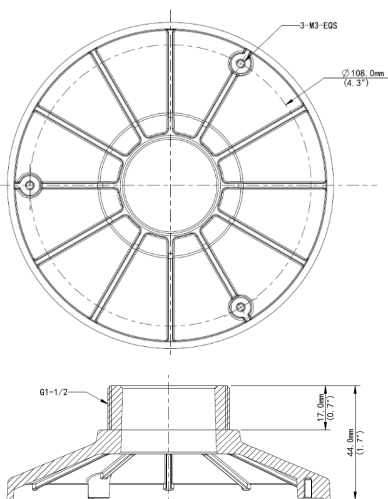

OE-CA30CMKIT-01

30-Series Corner Mount Kit with Pendant Cap

ACCESSORIES

This kit includes the OE-CA30PC-01, OE-CA00WM-01, and the OE-CA00CM-01

DIMENSIONS

OE-CA30PC-01

OE-CA00WM-01

OE-CA00CM-01