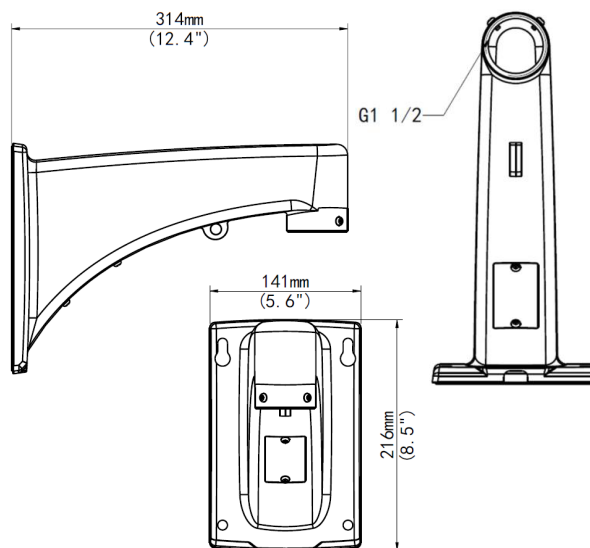

OE-CA30CMKIT-01

30-Series Corner Mount Kit with Pendant Cap

ACCESSORIES

This kit includes the OE-CA30PC-01, OE-CA00WM-01, and the OE-CA00CM-01

DIMENSIONS

OE-CA30PC-01

OE-CA00WM-01

OE-CA00CM-01