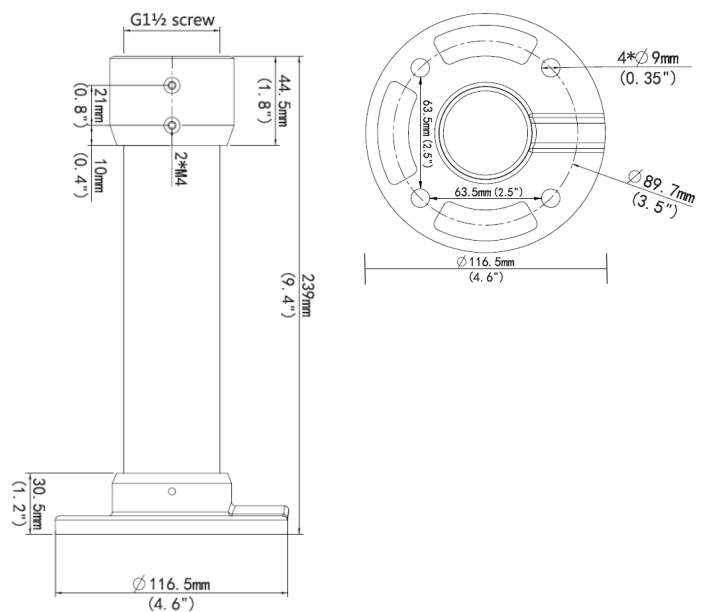

## 30-Series Ceiling Mounted Pole Kit with Pendant Cap

### DIMENSIONS

OE-CA30PC-01

OE-CA00CMP-01

Liberty Lake, WA, USA  
509.232.5261  
openeye.net  
38148AA

Copyright ©2024 OpenEye. All Rights Reserved.  
Information contained in this document is subject to change without prior notice. OpenEye does its best to provide accurate information but cannot be held responsible for typos or mistakes.