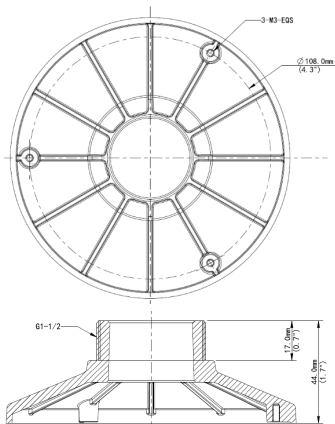

## 30-Series Ceiling Mounted Pole Kit with Pendant Cap

### DIMENSIONS

OE-CA30PC-01

OE-CA00CMP-01

Liberty Lake, WA, USA  
509.232.5261  
openeye.net  
38148AA

Copyright ©2024 OpenEye. All Rights Reserved.  
Information contained in this document is subject to change without prior notice. OpenEye does its best to provide accurate information but cannot be held responsible for typos or mistakes.