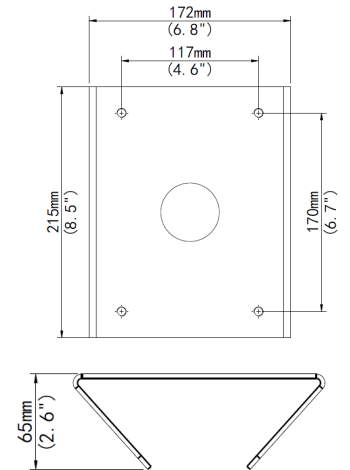

### DIMENSIONS

OE-CA30PC-01

OE-CA00WM-01

OE-CA00PMK-02

Liberty Lake, WA, USA  
509.232.5261  
openeye.net  
38147AA

Copyright ©2024 OpenEye. All Rights Reserved.  
Information contained in this document is subject to change without prior notice. OpenEye does its best to provide accurate information but cannot be held responsible for typos or mistakes.