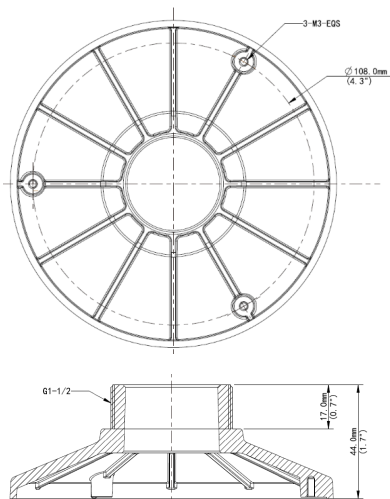

## 30-Series Pole Mount Kit with Pendant Cap

### DIMENSIONS

OE-CA30PC-01

OE-CA00WM-01

OE-CA00PMK-02

Liberty Lake, WA, USA  
509.232.5261  
openeye.net  
38147AA

Copyright ©2024 OpenEye. All Rights Reserved.  
Information contained in this document is subject to change without prior notice. OpenEye does its best to provide accurate information but cannot be held responsible for typos or mistakes.