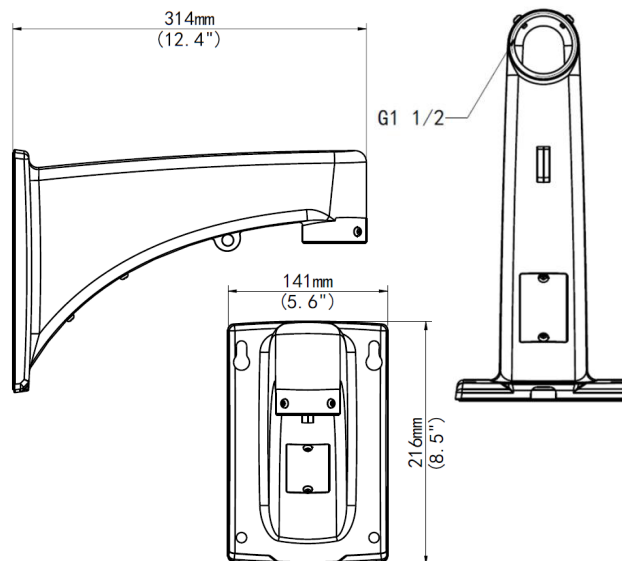

### DIMENSIONS

OE-CA30PC-01

OE-CA00WM-01

OE-CA00PMK-02

Liberty Lake, WA, USA  
509.232.5261  
openeye.net  
38147AA

Copyright ©2024 OpenEye. All Rights Reserved.  
Information contained in this document is subject to change without prior notice. OpenEye does its best to provide accurate information but cannot be held responsible for typos or mistakes.