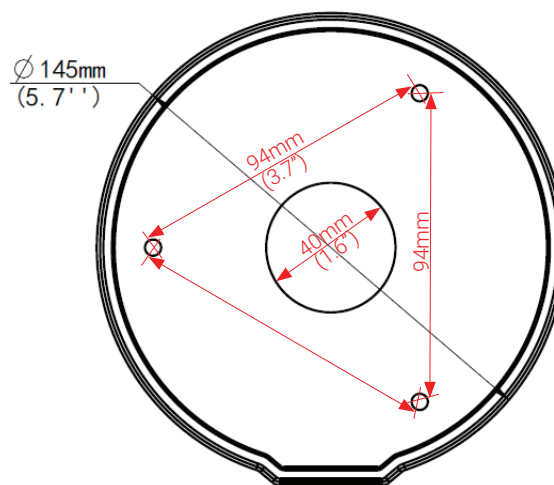

OE-CA32JB-01

32-SERIES JUNCTION BOX

DIMENSIONS

Side View

Top View

Side View