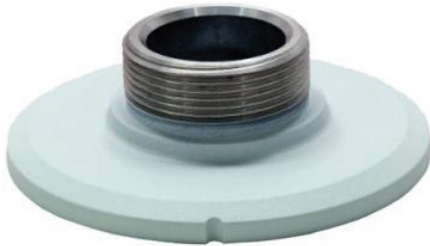

OE-CA32PC-01

32-SERIES PENDANT CAP

DIMENSIONS

Top View

Side View