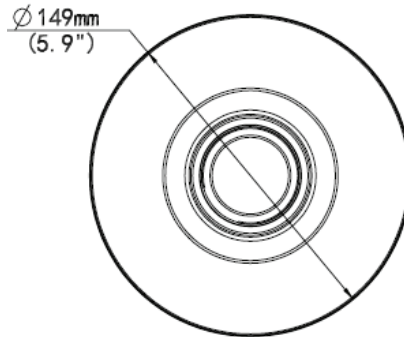

OE-CA32PC-01

32-SERIES PENDANT CAP

DIMENSIONS

Top View

Side View