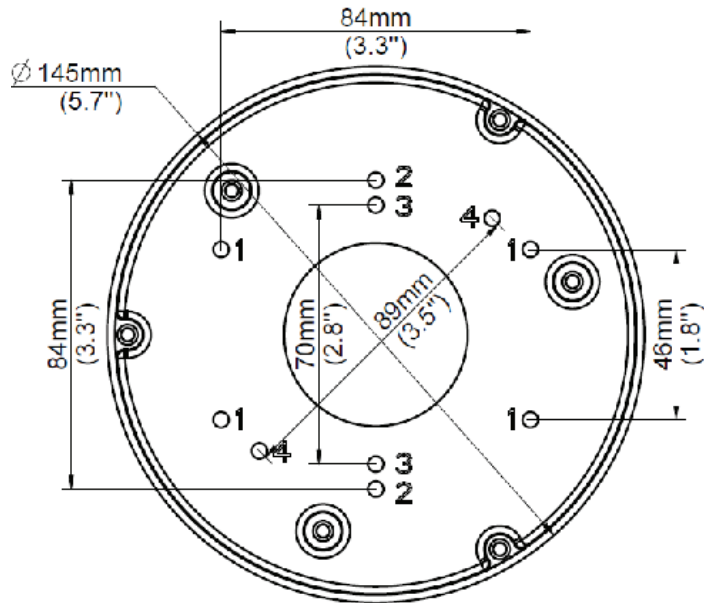

### OE-CA32TP-01

### 32-SERIES TRANSFER PLATE

#### DIMENSIONS

##### Side View