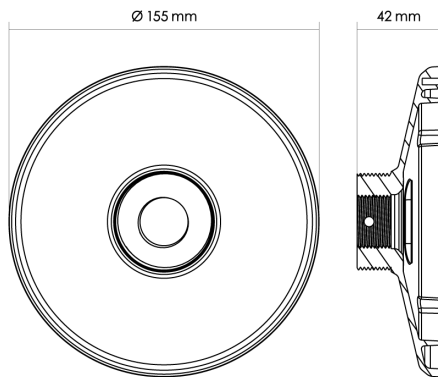

## 51-Series Ceiling Mounted Pole Kit with Pendant Cap

### DIMENSIONS

OE-CA51PC-01

OE-CA00CMP-01