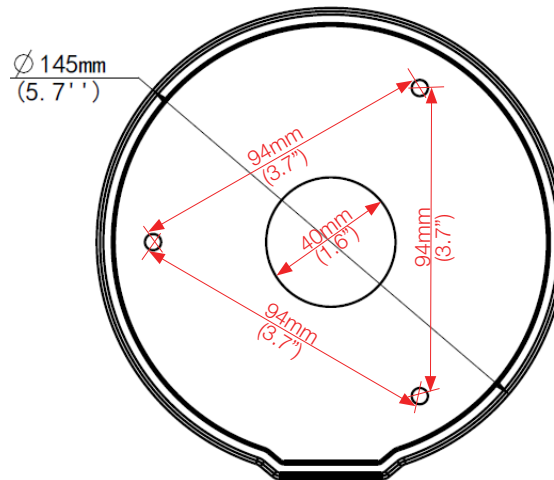

OE-CA79JB

JUNCTION BOX

DIMENSIONS

Side View

Top View

Side View