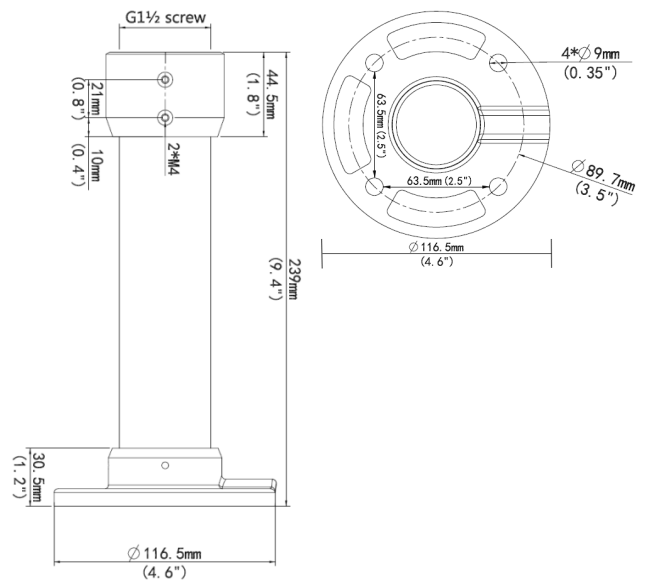

OE-CA91CPKIT-01

91-Series Ceiling Mounted Pole Kit with Pendant Cap

ACCESSORIES

This kit includes the OE-CA32PC-01, OE-CA91AP-01, and the OE-CA00CMP-01

DIMENSIONS

OE-CA32PC-01

OE-CA91AP-01

OE-CA00CMP-01