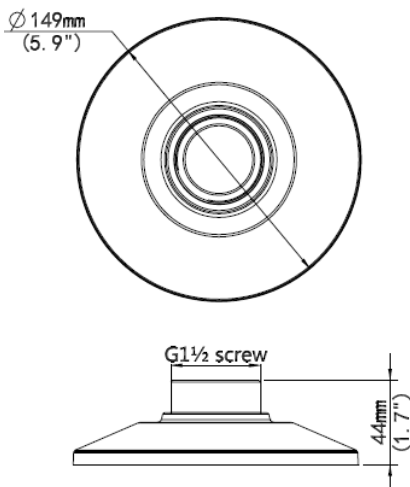

OE-CA91CPKIT-01

91-Series Ceiling Mounted Pole Kit with Pendant Cap

ACCESSORIES

This kit includes the OE-CA32PC-01, OE-CA91AP-01, and the OE-CA00CMP-01

DIMENSIONS

OE-CA32PC-01

OE-CA91AP-01

OE-CA00CMP-01