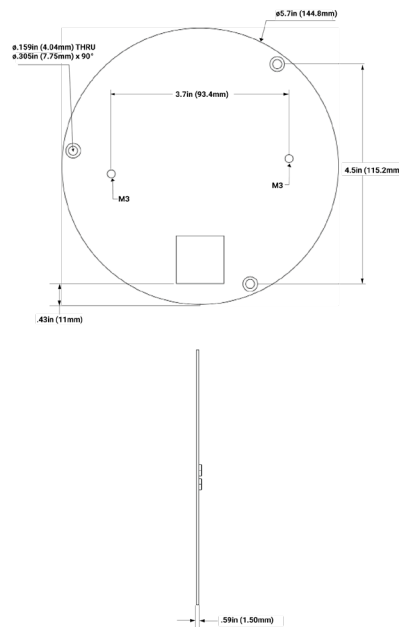

OE-CA91CPKIT-01

91-Series Ceiling Mounted Pole Kit with Pendant Cap

ACCESSORIES

This kit includes the OE-CA32PC-01, OE-CA91AP-01, and the OE-CA00CMP-01

DIMENSIONS

OE-CA32PC-01

OE-CA91AP-01

OE-CA00CMP-01