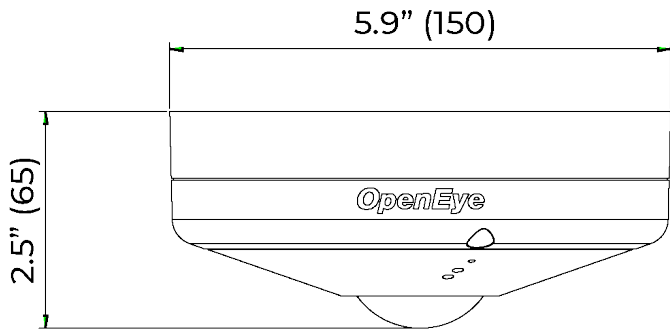

DIMENSIONS