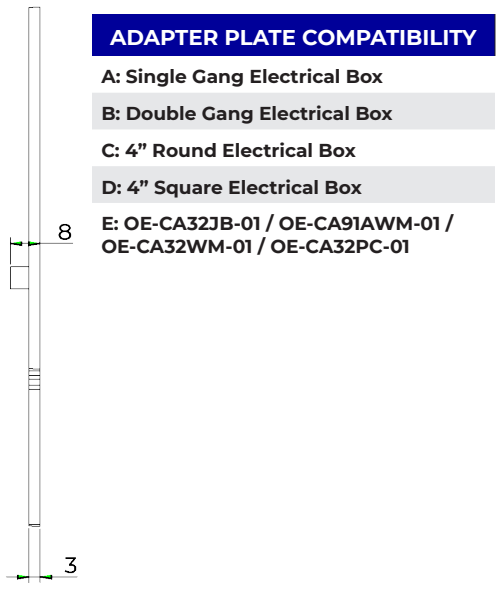

CERTIFICATIONS

Certifications	NDAA, TAA, UL, cUL, CE, UKCA, FCC Part 15 Subpart B Class A
----------------	-------------------------------------------------------------

DIMENSIONS

ADAPTER PLATE

ADAPTER PLATE COMPATIBILITY

- A: Single Gang Electrical Box
- B: Double Gang Electrical Box
- C: 4" Round Electrical Box
- D: 4" Square Electrical Box
- E: OE-CA32JB-01 / OE-CA91AWM-01 / OE-CA32WM-01 / OE-CA32PC-01

ACCESSORIES

32-Series Junction Box
OE-CA32JB-01