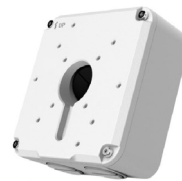

- A: Single Gang Electrical Box
- B: Double Gang Electrical Box
- C: 4" Round Electrical Box
- D: 4" Square Electrical Box
- E: OE-CA32JB-01 / OE-CA91AWM-01 / OE-CA32WM-01 / OE-CA32PC-01

ACCESSORIES

32-Series Junction Box
OE-CA32JB-01

32-Series Pendant Cap
OE-CA32PC-01

32-Series Wall Mount
OE-CA32WM-01

32-Series Transfer Plate
OE-CA32TP-01

Accessory Kits

32-Series Wall Mount Kit with Outdoor Junction Box
OE-CA32WMKIT-01

32-Series Wall Mount
OE-CA32WM-01

Indoor/Outdoor 7" Junction Box
OE-CA00JB-01

32-Series Pole Mount Kit with Outdoor Junction Box
OE-CA32PMKIT-01

32-Series Wall Mount
OE-CA32WM-01

Indoor/Outdoor 7" Junction Box
OE-CA00JB-01

Pole Mount Kit
OE-CA00PMK-01