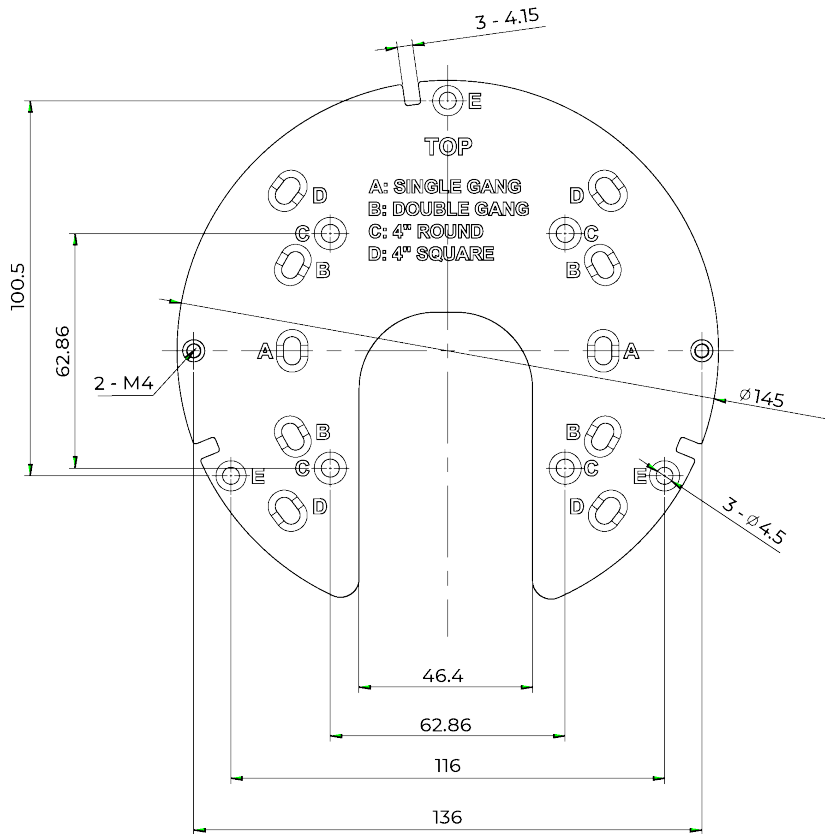

CERTIFICATIONS

Certifications	NDAA, TAA, UL, cUL, CE, UKCA, FCC Part 15 Subpart B Class A
----------------	-------------------------------------------------------------

DIMENSIONS

ADAPTER PLATE

ADAPTER PLATE COMPATIBILITY

- A: Single Gang Electrical Box
- B: Double Gang Electrical Box
- C: 4" Round Electrical Box
- D: 4" Square Electrical Box
- E: OE-CA32JB-01 / OE-CA91AWM-01 / OE-CA32WM-01 / OE-CA32PC-01

ACCESSORIES

32-Series Junction Box
OE-CA32JB-01