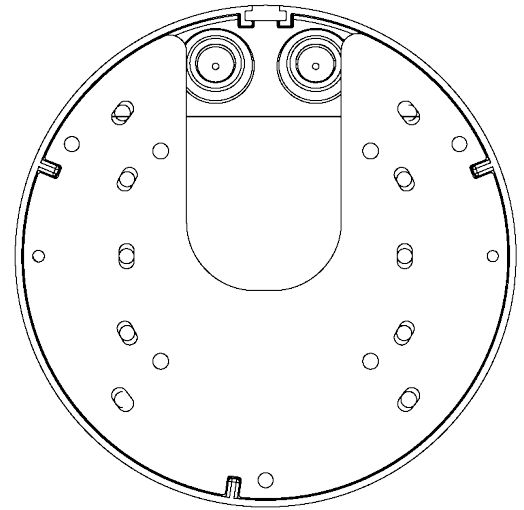

Ethernet	RJ45, 10/100Mbps
Power Source	PoE 802.3af/12vDC
Onboard Storage	1TB, 2TB, 3TB MicroSD, SDXC

GENERAL

CPU	Ambarella CV72S66
OWS AI Capable	Smart Motion, Person, Vehicle, Intrusion, Loitering, Line Crossing Analytics dependent on license tier. See OWS Licensing for more information.
Ingress Protection	IP67
Impact Rating	IK10
Operating Temperature	-40° ~ 122°F (-40° ~ 50°C)
Humidity	90% R.H.
Dimensions	5.9" x 2.5" (150 x 65mm)
Weight	2.6lbs (1.2kg)
Country of Origin	Taiwan

CERTIFICATIONS

Certifications	NDAA, TAA, UL, cUL, CE, UKCA, FCC Part 15 Subpart B Class A
----------------	-------------------------------------------------------------

DIMENSIONS

ADAPTER PLATE

ADAPTER PLATE COMPATIBILITY