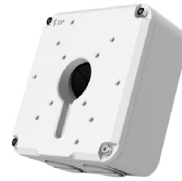

- A: Single Gang Electrical Box
- B: Double Gang Electrical Box
- C: 4" Round Electrical Box
- D: 4" Square Electrical Box
- E: OE-CA32JB-01 / OE-CA91AWM-01 / OE-CA32WM-01 / OE-CA32PC-01

ACCESSORIES

32-Series Junction Box
OE-CA32JB-01

32-Series Pendant Cap
OE-CA32PC-01

32-Series Wall Mount
OE-CA32WM-01

32-Series Transfer Plate
OE-CA32TP-01

Accessory Kits

32-Series Wall Mount Kit with Outdoor Junction Box
OE-CA32WMKIT-01

32-Series Wall Mount
OE-CA32WM-01

Indoor/Outdoor 7" Junction Box
OE-CA00JB-01

32-Series Pole Mount Kit with Outdoor Junction Box
OE-CA32PMKIT-01

32-Series Wall Mount
OE-CA32WM-01

Indoor/Outdoor 7" Junction Box
OE-CA00JB-01

Pole Mount Kit
OE-CA00PMK-01