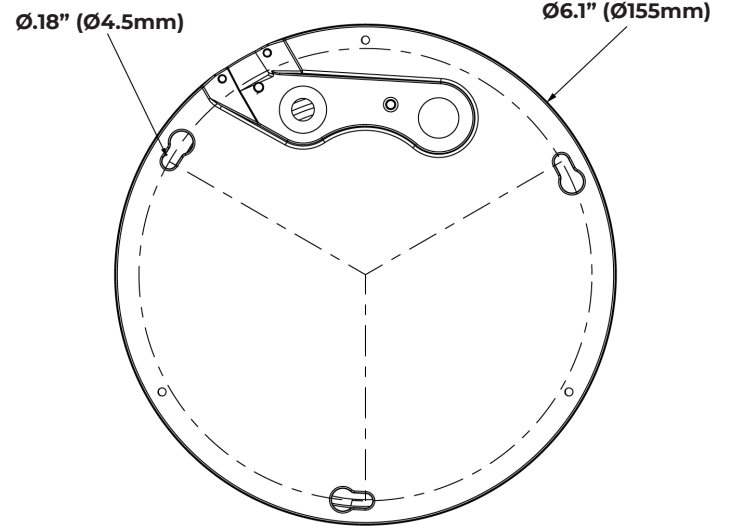

*internal heater will be disabled

GENERAL

CPU	Ambarella CV22S66
OWS AI Capable	Smart Motion, Person, Vehicle, Intrusion, Loitering, and Line Crossing. Analytics dependent on license tier. See OWS Licensing for more information.
Ingress Protection	IP67
Impact Rating	IK10
Operating Temperature	IR Off: -22° ~ 140°F (-30° ~ 60°C) IR On: -40° ~ 122°F (-40° ~ 50°C)
Humidity	90% R.H.
Dimensions	Ø 6.1" x 4.1" (155 x 103mm)
Weight	2lbs (1kg)
Pan/Tilt/Rotate	Pan: 350° Tilt: 90° Rotate: 180°
Country of Origin	Taiwan
NDAA Compliant	Yes

DIMENSIONS

ACCESSORIES

51-Series Junction Box
OE-CA51JB-01

51-Series Wall Mount
OE-CA51WM-01

51-Series Transfer Plate
OE-CA51TP-01

51-Series Pendant Cap
OE-CA51PC-01

51-Series Pendant Cap
OE-CA51PC-01

Indoor/Outdoor Wall Mount
OE-CA00WM-01