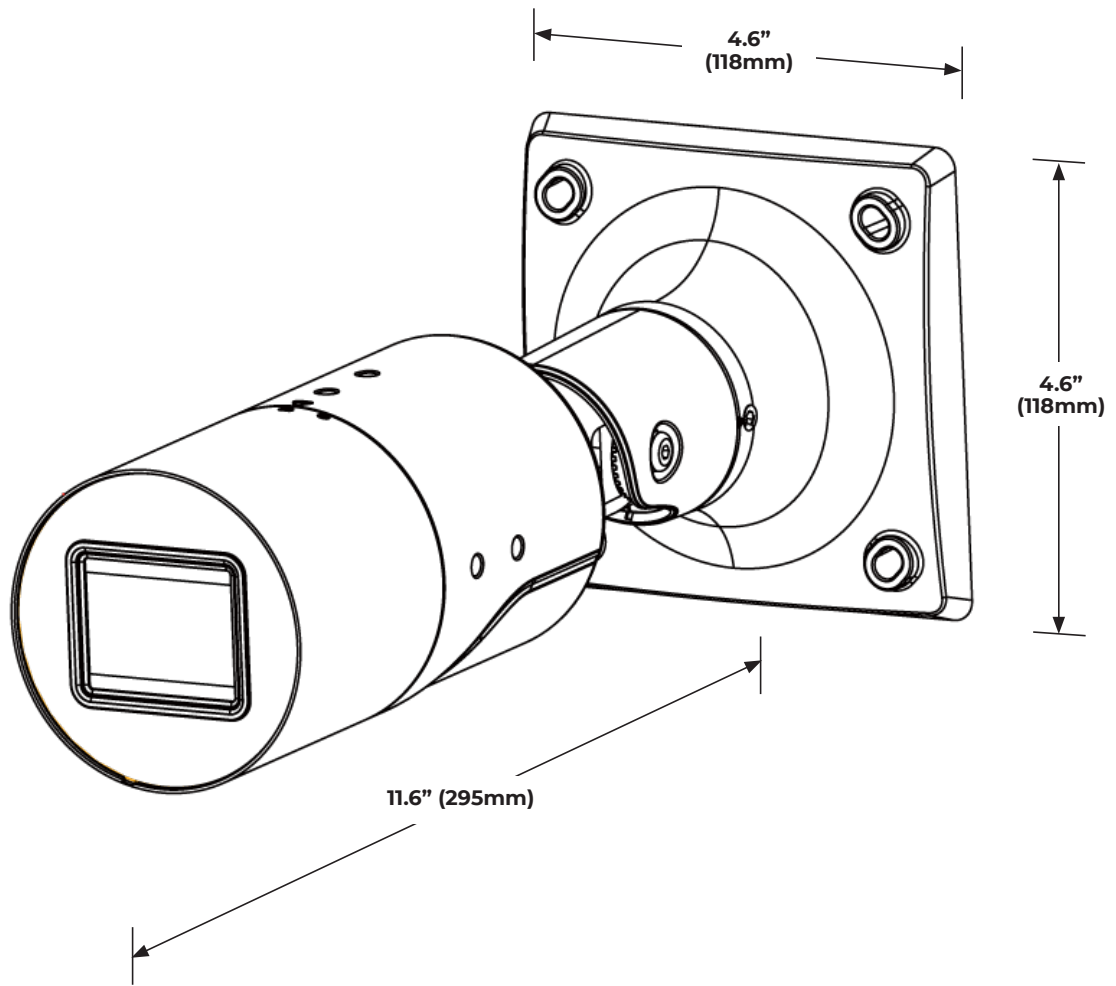

DIMENSIONS