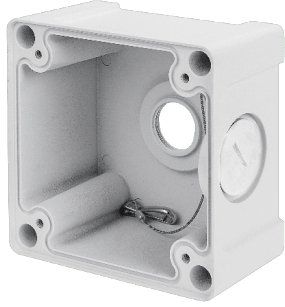

ACCESSORIES

Outdoor Junction Box
OE-CA00JB-02