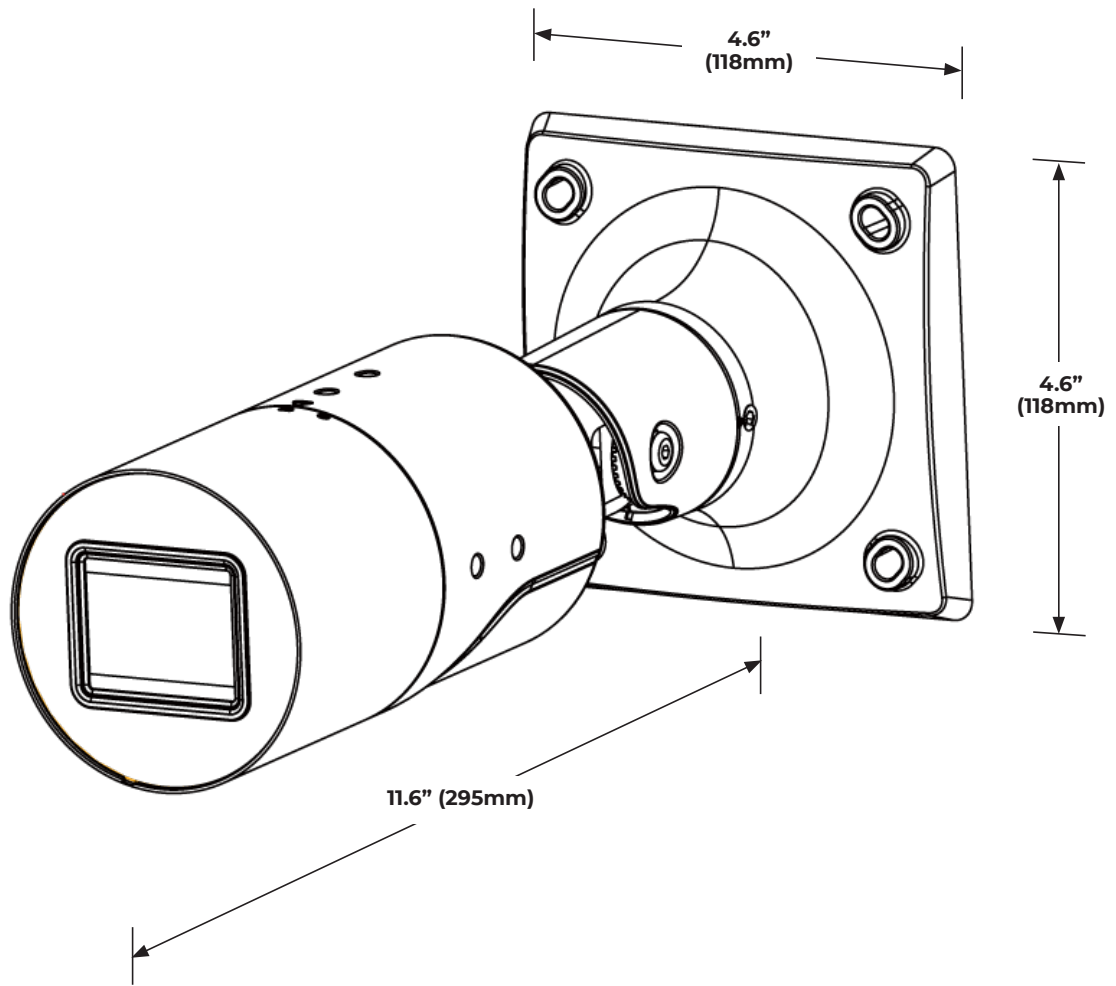

### GENERAL

CPU	Ambarella CV22S66
OWS AI Capable	Smart Motion, Person, Vehicle, Intrusion, Loitering, and Line Crossing. Analytics dependent on license tier. See <a href="#">OWS Licensing</a> for more information.
Ingress Protection	IP67
Impact Rating	IK10
Operating Temperature	<b>IR Off:</b> -22° ~ 140°F (-30° ~ 60°C) <b>IR On:</b> -40° ~ 122°F (-40° ~ 50°C)
Humidity	90% R.H.
Dimensions	4.6" x 4.6" x 11.6" (118 x 118 x 295mm)
Weight	3lbs (1.4kg)
Pan/Tilt/Rotate	Pan: 350°   Tilt: 90°   Rotate: 180°
Country of Origin	Taiwan
NDAA Compliant	Yes

# DIMENSIONS