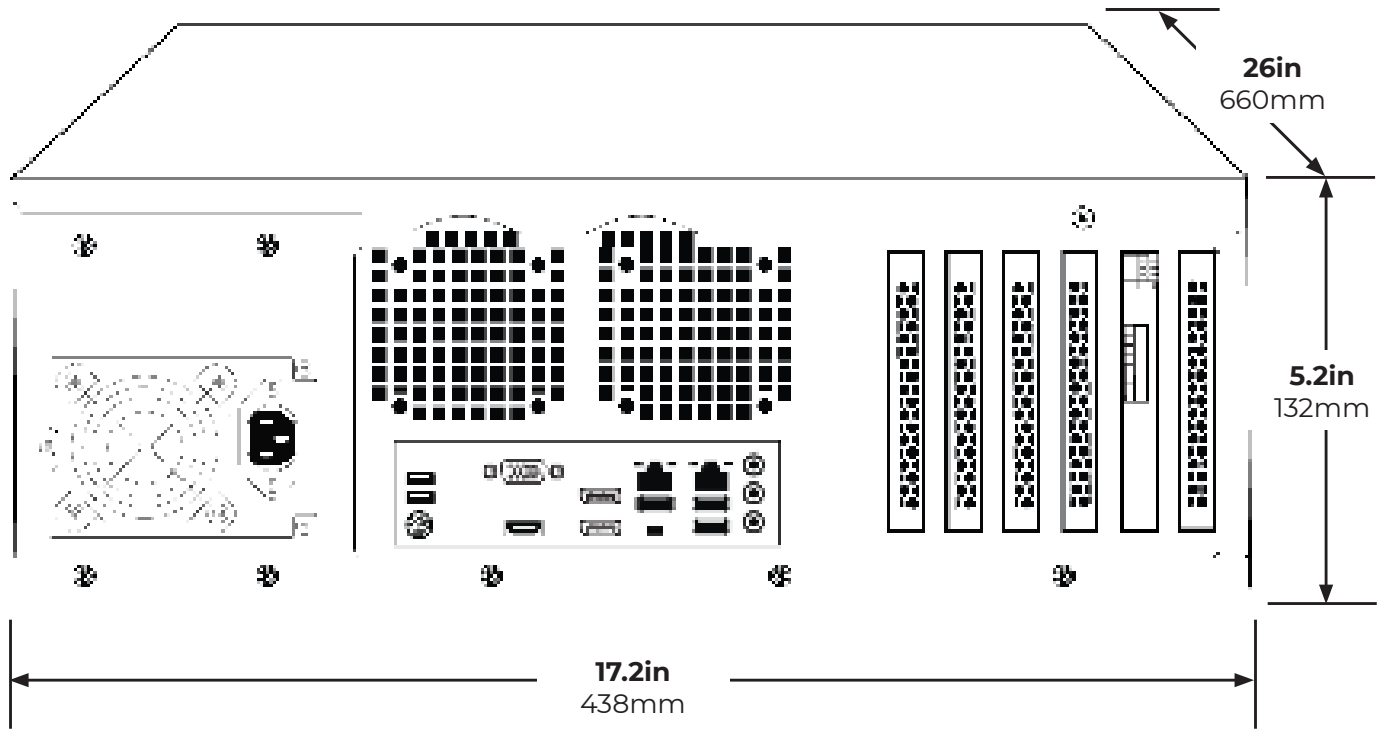

DIMENSIONS

MODELS

OE-MHXxx

XX = TB Storage configuration

OE-MHXxxR

XX = TB Storage configuration
R = RAID configuration

PERFORMANCE UPGRADES

OE-ZDRPSU820 - Dual Redundant Power Supply Upgrade

OE-ZRAID5-MH - Converts storage array from RAID6 to RAID5

OE-ZIOMH - Alarm In/Relay Out card for OE-MH