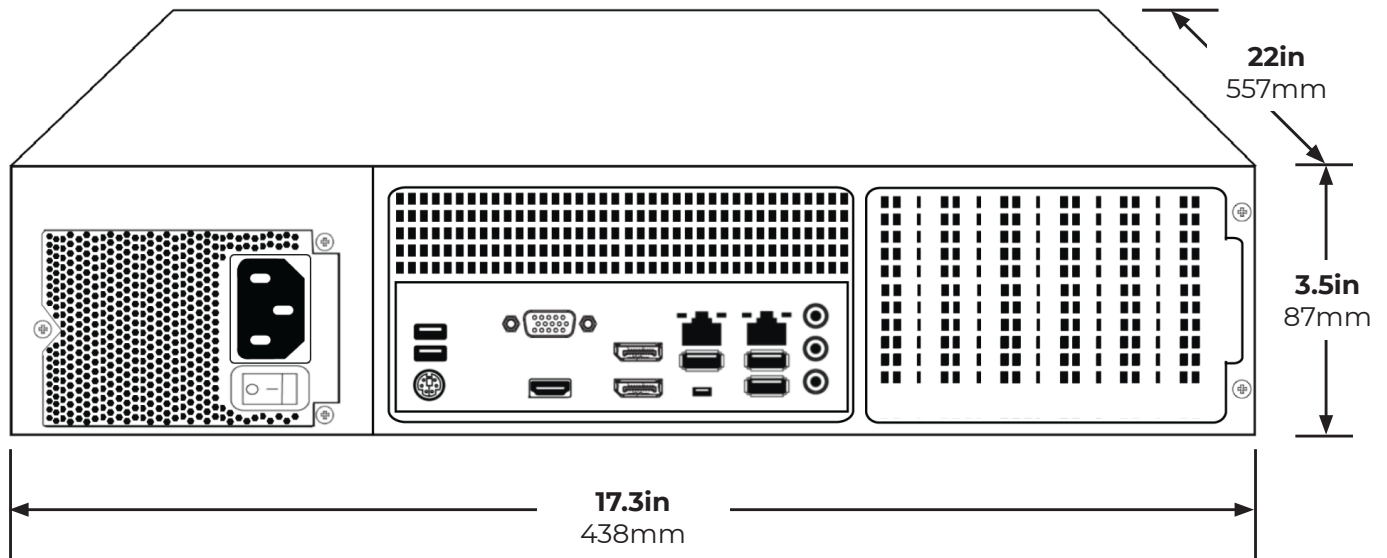

DIMENSIONS

OE-MK

IMAGES

OE-MK