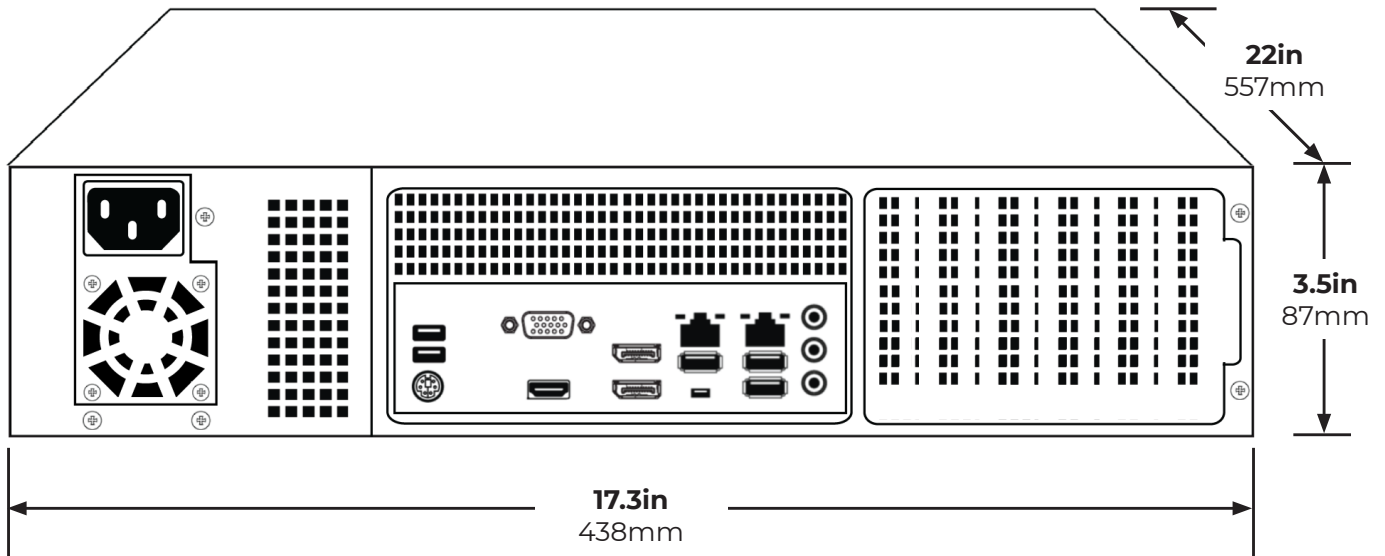

DIMENSIONS

MODELS

OE-MKxx

xx = TB Storage configuration

OE-MKxxR

xx = TB Storage configuration

R = RAID configuration

PERFORMANCE UPGRADES

OE-ZIOMK - Alarm In/Relay Out card for OE-MK