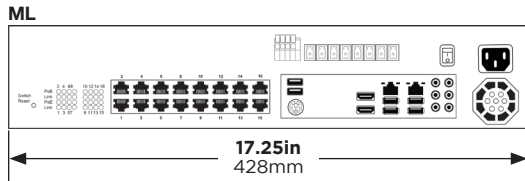

DIMENSIONS

MODELS

OE-MLX16xx
16 channel PoE recorder

OE-MGXxx
Non-PoE recorder

xx = TB storage configuration

SOFTWARE AND OWS PART NUMBERS

OE-AST1 - Apex Traverse 1 Ch Rec License

OE-ASP1 - Apex Prof 1 Ch Rec License

OE-AST1-EXP - Apex Traverse 1 Ch Exp License

OE-ASP1-EXP - Apex Prof 1 Ch Exp License

OE-OWSSEL-1Y - Apex 1 Year OWS 1CH Access License

OE-OWSSEL-3Y - Apex 3 Year OWS 1CH Access License

OE-OWSSEL-5Y - Apex 5 Year OWS 1CH Access License

ACCESSORY PART NUMBERS

OE-ZPERFUPRAM-8 - 8GB Memory

OE-ZL2WUPG - Linux to Windows