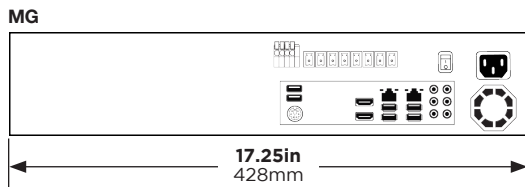

DIMENSIONS

MODELS

OE-MLX16xx
16 channel PoE recorder

OE-MGXxx
Non-PoE recorder

xx = TB storage configuration

SOFTWARE AND OWS PART NUMBERS

OE-AST1 - Apex Traverse 1 Ch Rec License

OE-ASP1 - Apex Prof 1 Ch Rec License

OE-AST1-EXP - Apex Traverse 1 Ch Exp License

OE-ASP1-EXP - Apex Prof 1 Ch Exp License

OE-OWSSEL-1Y - Apex 1 Year OWS 1CH Access License

OE-OWSSEL-3Y - Apex 3 Year OWS 1CH Access License

OE-OWSSEL-5Y - Apex 5 Year OWS 1CH Access License

ACCESSORY PART NUMBERS

OE-ZPERFUPRAM-8 - 8GB Memory

OE-ZL2WUPG - Linux to Windows