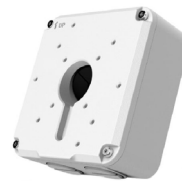

SELECT A DIFFERENT CAMERA

30-SERIES

OE-C3011D4-S*
OE-C3012T4-S
OE-C3012T4B-S
OE-C3012T8-S

*compatible with
OE-CA00PDC-03

30-Series Junction Box
OE-CA30JB-01

30-Series Pendant Cap
OE-CA30PC-01

30-Series Wall Mount
OE-CA30WM-01

30-Series Junction Box
OE-CA30JB-01B

30-Series Pendant Cap
OE-CA30PC-01B

30-Series Wall Mount
OE-CA30WM-01B

Paintable Dome Cover
OE-CA00PDC-03

Accessory Kits

30-Series Wall Mount Kit
 with Outdoor Junction Box
OE-CA30WMKIT-01

30-Series Wall Mount
OE-CA30WM-01

Indoor/Outdoor 7" Junction Box
OE-CA00JB-01

30-Series Pole Mount Kit
 with Outdoor Junction Box
OE-CA30PMKIT-01

30-Series Wall Mount
OE-CA30WM-01

Indoor/Outdoor 7" Junction Box
OE-CA00JB-01