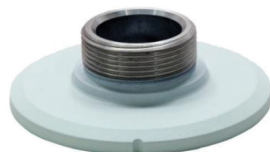

10-Series Wall Mount
OE-CA10WM-01

Indoor/Outdoor 7" Junction Box
OE-CA00JB-01

Pole Mount Kit
OE-CA00PMK-01

10-Series Pole Mount Kit
with Pendant Cap
OE-CA10WMKIT-02

10-Series Pendant Cap
OE-CA10PC-01

Indoor/Outdoor Wall Mount
OE-CA00WM-01

10-Series Corner Mount Kit
with Pendant Cap
OE-CA10CMKIT-01

10-Series Pendant Cap
OE-CA10PC-01

Indoor/Outdoor Wall Mount
OE-CA00WM-01

Corner Mount
OE-CA00CM-01

10-Series Pole Mount Kit
with Pendant Cap
OE-CA10PMKIT-02

10-Series Pendant Cap
OE-CA10PC-01

Indoor/Outdoor Wall Mount
OE-CA00WM-01

Pole Mount Kit
OE-CA00PMK-02

10-Series Ceiling Mounted Pole Kit
with Pendant Cap
OE-CA10CPKIT-01

10-Series Pendant Cap
OE-CA10PC-01