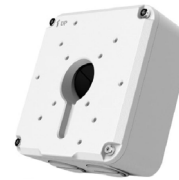

10-Series Adapter Plate  
**OE-CA10AP-01**

10-Series Junction Box  
**OE-CA10JB-01**

10-Series Pendant Cap  
**OE-CA10PC-01**

10-Series Wall Mount  
**OE-CA10WM-01**

Paintable Dome Cover  
**OE-CA00PDC-01**

## Accessory Kits

10-Series Wall Mount Kit  
with Outdoor Junction Box  
**OE-CA10WMKIT-01**

10-Series Wall Mount  
**OE-CA10WM-01**

Indoor/Outdoor 7" Junction Box  
**OE-CA00JB-01**

10-Series Pole Mount Kit  
with Outdoor Junction Box  
**OE-CA10PMKIT-01**

10-Series Wall Mount  
**OE-CA10WM-01**

Indoor/Outdoor 7" Junction Box  
**OE-CA00JB-01**

Pole Mount Kit  
**OE-CA00PMK-01**

10-Series Pole Mount Kit  
with Pendant Cap  
**OE-CA10WMKIT-02**

10-Series Pendant Cap  
**OE-CA10PC-01**

Indoor/Outdoor Wall Mount  
**OE-CA00WM-01**

10-Series Corner Mount Kit  
with Pendant Cap  
**OE-CA10CMKIT-01**

10-Series Pendant Cap  
**OE-CA10PC-01**

Indoor/Outdoor Wall Mount  
**OE-CA00WM-01**

Corner Mount  
**OE-CA00CM-01**