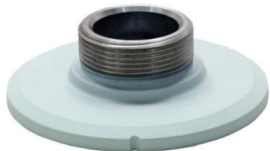

Paintable Dome Cover
OE-CA00PDC-02

Accessory Kits

10-Series Wall Mount Kit
with Outdoor Junction Box
OE-CA10WMKIT-01

10-Series Wall Mount
OE-CA10WM-01

Indoor/Outdoor 7" Junction Box
OE-CA00JB-01

10-Series Pole Mount Kit
with Outdoor Junction Box
OE-CA10PMKIT-01

10-Series Wall Mount
OE-CA10WM-01

Indoor/Outdoor 7" Junction Box
OE-CA00JB-01

Pole Mount Kit
OE-CA00PMK-01

10-Series Pole Mount Kit
with Pendant Cap
OE-CA10WMKIT-02

10-Series Pendant Cap
OE-CA10PC-01

Indoor/Outdoor Wall Mount
OE-CA00WM-01

10-Series Corner Mount Kit
with Pendant Cap
OE-CA10CMKIT-01

10-Series Pendant Cap
OE-CA10PC-01

Indoor/Outdoor Wall Mount
OE-CA00WM-01

Corner Mount
OE-CA00CM-01

10-Series Pole Mount Kit
with Pendant Cap
OE-CA10PMKIT-02