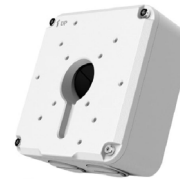

10-Series Pendant Cap
OE-CA10PC-01

10-Series Wall Mount
OE-CA10WM-01

Paintable Dome Cover
OE-CA00PDC-01

Paintable Dome Cover
OE-CA00PDC-02

Accessory Kits

10-Series Wall Mount Kit
 with Outdoor Junction Box
OE-CA10WMKIT-01

10-Series Wall Mount
OE-CA10WM-01

Indoor/Outdoor 7" Junction Box
OE-CA00JB-01

10-Series Pole Mount Kit
 with Outdoor Junction Box
OE-CA10PMKIT-01

10-Series Wall Mount
OE-CA10WM-01

Indoor/Outdoor 7" Junction Box
OE-CA00JB-01

Pole Mount Kit
OE-CA00PMK-01

10-Series Pole Mount Kit
 with Pendant Cap
OE-CA10WMKIT-02

10-Series Pendant Cap
OE-CA10PC-01

Indoor/Outdoor Wall Mount
OE-CA00WM-01

10-Series Corner Mount Kit
 with Pendant Cap
OE-CA10CMKIT-01

10-Series Pendant Cap
OE-CA10PC-01

Indoor/Outdoor Wall Mount
OE-CA00WM-01

Corner Mount
OE-CA00CM-01

10-Series Pole Mount Kit
 with Pendant Cap
OE-CA10PMKIT-02

10-Series Pendant Cap
OE-CA10PC-01

Indoor/Outdoor Wall Mount
OE-CA00WM-01