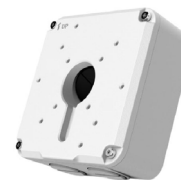

30-Series Wall Mount
OE-CA30WM-01B

Paintable Dome Cover
OE-CA00PDC-03

Accessory Kits

30-Series Wall Mount Kit
 with Outdoor Junction Box
OE-CA30WMKIT-01

30-Series Wall Mount
OE-CA30WM-01

Indoor/Outdoor 7" Junction Box
OE-CA00JB-01

30-Series Pole Mount Kit
 with Outdoor Junction Box
OE-CA30PMKIT-01

30-Series Wall Mount
OE-CA30WM-01

Indoor/Outdoor 7" Junction Box
OE-CA00JB-01

Pole Mount Kit
OE-CA00PMK-01

30-Series Ceiling Mounted Pole Kit
 with Pendant Cap
OE-CA30CPKIT-01