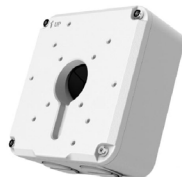

20-SERIES

OE-C2012B4-S

OE-C2012B8-S

OE-C2212B4-S

OE-C2214B4-S

Indoor/Outdoor 7" Junction Box
OE-CA00JB-01