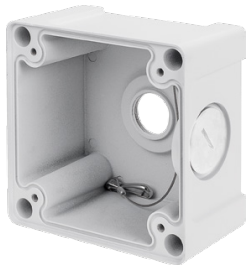

Pole Mount Kit
OE-CA00PMK-02

10-Series Ceiling Mounted Pole Kit
 with Pendant Cap
OE-CA10CPKIT-01

10-Series Pendant Cap
OE-CA10PC-01

Ceiling-Mounted Pole
OE-CA00CMP-01

20-SERIES

OE-C2012B4-S

OE-C2012B8-S

Indoor/Outdoor 7" Junction Box

51-Series Corner Mount Kit
with Pendant Cap
OE-CA51CMKIT-01

51-Series Pendant Cap
OE-CA51PC-01

Indoor/Outdoor Wall Mount
OE-CA00WM-01

Corner Mount
OE-CA00CM-01

51-Series Pole Mount Kit
with Pendant Cap
OE-CA51PMKIT-01

51-Series Pendant Cap
OE-CA51PC-01

Indoor/Outdoor Wall Mount
OE-CA00WM-01

Pole Mount Kit
OE-CA00PMK-02

52-SERIES / 53-SERIES

OE-CC52B5

OE-CC53B8

Outdoor Junction Box
OE-CA00JB-02

[SELECT A DIFFERENT CAMERA](#)