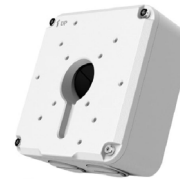

10-Series Junction Box  
**OE-CA10JB-01**

10-Series Pendant Cap  
**OE-CA10PC-01**

10-Series Wall Mount  
**OE-CA10WM-01**

Paintable Dome Cover  
**OE-CA00PDC-01**

Paintable Dome Cover  
**OE-CA00PDC-02**

## Accessory Kits

10-Series Wall Mount Kit  
 with Outdoor Junction Box  
**OE-CA10WMKIT-01**

10-Series Wall Mount  
**OE-CA10WM-01**

Indoor/Outdoor 7" Junction Box  
**OE-CA00JB-01**

10-Series Pole Mount Kit  
 with Outdoor Junction Box  
**OE-CA10PMKIT-01**

10-Series Wall Mount  
**OE-CA10WM-01**

Indoor/Outdoor 7" Junction Box  
**OE-CA00JB-01**

Pole Mount Kit  
**OE-CA00PMK-01**

10-Series Pole Mount Kit  
 with Pendant Cap  
**OE-CA10WMKIT-02**

10-Series Pendant Cap  
**OE-CA10PC-01**

Indoor/Outdoor Wall Mount  
**OE-CA00WM-01**

10-Series Corner Mount Kit  
 with Pendant Cap  
**OE-CA10CMKIT-01**

10-Series Pendant Cap  
**OE-CA10PC-01**

Indoor/Outdoor Wall Mount  
**OE-CA00WM-01**

Corner Mount  
**OE-CA00CM-01**