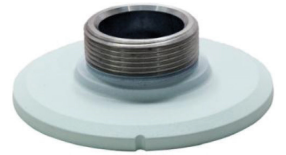

OE-CC52B5

OE-CC53B8

10-SERIES

- OE-C1011D4-S***
- OE-C1013D4-S***
- OE-C1012D2-S****
- OE-C1014D4-S****
- OE-C1016T2-S**
- OE-C1024T5-S**

*compatible with
OE-CA00PDC-01

**compatible with
OE-CA00PDC-02

10-Series Wall Mount
OE-CA10WM-01

10-Series Junction Box
OE-CA10JB-01

10-Series Pendant Cap
OE-CA10PC-01

Paintable Dome Cover
OE-CA00PDC-01

Paintable Dome Cover
OE-CA00PDC-02

Accessory Kits

10-Series Wall Mount Kit
with Outdoor Junction Box
OE-CA10WMKIT-01