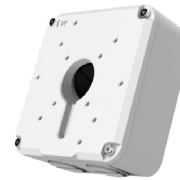

OE-C1024T5-S*

*compatible with
OE-CA00PDC-01

**compatible with
OE-CA00PDC-02

10-Series Wall Mount
OE-CA10WM-01

10-Series Junction Box
OE-CA10JB-01

10-Series Pendant Cap
OE-CA10PC-01

Paintable Dome Cover
OE-CA00PDC-01

Paintable Dome Cover
OE-CA00PDC-02

Accessory Kits

10-Series Wall Mount Kit
with Outdoor Junction Box
OE-CA10WMKIT-01

10-Series Wall Mount
OE-CA10WM-01

Indoor/Outdoor 7" Junction Box
OE-CA00JB-01

10-Series Pole Mount Kit
with Outdoor Junction Box
OE-CA10PMKIT-01

10-Series Wall Mount
OE-CA10WM-01

Indoor/Outdoor 7" Junction Box
OE-CA00JB-01

Pole Mount Kit
OE-CA00PMK-01

10-Series Pole Mount Kit
with Pendant Cap
OE-CA10WMKIT-02

10-Series Pendant Cap
OE-CA10PC-01

Indoor/Outdoor Wall Mount
OE-CA00WM-01

10-Series Corner Mount Kit
with Pendant Cap
OE-CA10CMKIT-01

10-Series Pendant Cap
OE-CA10PC-01

Indoor/Outdoor Wall Mount
OE-CA00WM-01

Corner Mount
OE-CA00CM-01

10-Series Pole Mount Kit
with Pendant Cap
OE-CA10PMKIT-02