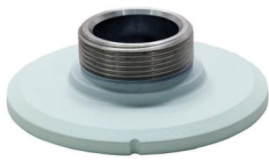

10-Series Wall Mount
OE-CA10WM-01

Indoor/Outdoor 7" Junction Box
OE-CA00JB-01

10-Series Pole Mount Kit
 with Outdoor Junction Box
OE-CA10PMKIT-01

10-Series Wall Mount
OE-CA10WM-01

Indoor/Outdoor 7" Junction Box
OE-CA00JB-01

Pole Mount Kit
OE-CA00PMK-01

10-Series Pole Mount Kit
 with Pendant Cap
OE-CA10WMKIT-02

10-Series Pendant Cap
OE-CA10PC-01

Indoor/Outdoor Wall Mount
OE-CA00WM-01

10-Series Corner Mount Kit
 with Pendant Cap
OE-CA10CMKIT-01

10-Series Pendant Cap
OE-CA10PC-01

Indoor/Outdoor Wall Mount
OE-CA00WM-01

Corner Mount
OE-CA00CM-01

10-Series Pole Mount Kit
 with Pendant Cap
OE-CA10PMKIT-02

10-Series Pendant Cap
OE-CA10PC-01

Indoor/Outdoor Wall Mount
OE-CA00WM-01

Pole Mount Kit
OE-CA00PMK-02

10-Series Ceiling Mounted Pole Kit
 with Pendant Cap
OE-CA10CPKIT-01

10-Series Pendant Cap
OE-CA10PC-01

Ceiling-Mounted Pole
OE-CA00CMP-01

20-SERIES

OE-C2012B4-S

OE-C2012B8-S

Indoor/Outdoor 7" Junction Box