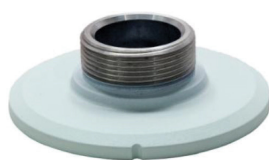

Indoor/Outdoor Wall Mount  
**OE-CA00WM-01**

10-Series Corner Mount Kit  
 with Pendant Cap  
**OE-CA10CMKIT-01**

10-Series Pendant Cap  
**OE-CA10PC-01**

Indoor/Outdoor Wall Mount  
**OE-CA00WM-01**

Corner Mount  
**OE-CA00CM-01**

10-Series Pole Mount Kit  
 with Pendant Cap  
**OE-CA10PMKIT-02**

10-Series Pendant Cap  
**OE-CA10PC-01**

Indoor/Outdoor Wall Mount  
**OE-CA00WM-01**

Pole Mount Kit  
**OE-CA00PMK-02**

10-Series Ceiling Mounted Pole Kit  
 with Pendant Cap  
**OE-CA10CMPKT-01**

10-Series Pendant Cap  
**OE-CA10PC-01**

Ceiling-Mounted Pole  
**OE-CA00CMP-01**