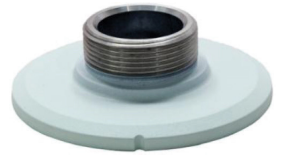

OE-C1024T5-S*

*compatible with
OE-CA00PDC-01

**compatible with
OE-CA00PDC-02

10-Series Wall Mount
OE-CA10WM-01

10-Series Junction Box
OE-CA10JB-01

10-Series Pendant Cap
OE-CA10PC-01

Paintable Dome Cover
OE-CA00PDC-01

Paintable Dome Cover
OE-CA00PDC-02

Accessory Kits

10-Series Wall Mount Kit
with Outdoor Junction Box
OE-CA10WMKIT-01

10-Series Wall Mount
OE-CA10WM-01

Indoor/Outdoor 7" Junction Box
OE-CA00JB-01

10-Series Pole Mount Kit
with Outdoor Junction Box
OE-CA10PMKIT-01

10-Series Wall Mount
OE-CA10WM-01

Indoor/Outdoor 7" Junction Box
OE-CA00JB-01

Pole Mount Kit
OE-CA00PMK-01

10-Series Pole Mount Kit
with Pendant Cap
OE-CA10WMKIT-02

10-Series Pendant Cap
OE-CA10PC-01

Indoor/Outdoor Wall Mount
OE-CA00WM-01