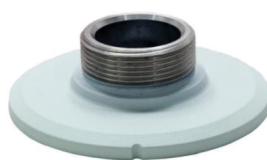

Indoor/Outdoor Wall Mount  
**OE-CA00WM-01**

10-Series Corner Mount Kit  
with Pendant Cap  
**OE-CA10CMKIT-01**

10-Series Pendant Cap  
**OE-CA10PC-01**

Indoor/Outdoor Wall Mount  
**OE-CA00WM-01**

Corner Mount  
**OE-CA00CM-01**

10-Series Pole Mount Kit  
with Pendant Cap  
**OE-CA10PMKIT-02**

10-Series Pendant Cap  
**OE-CA10PC-01**

Indoor/Outdoor Wall Mount  
**OE-CA00WM-01**

Pole Mount Kit  
**OE-CA00PMK-02**

10-Series Ceiling Mounted Pole Kit  
with Pendant Cap  
**OE-CA10CPKIT-01**