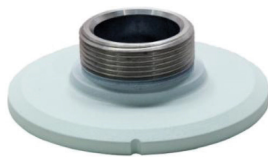

10-Series Wall Mount
OE-CA10WM-01

Indoor/Outdoor 7" Junction Box
OE-CA00JB-01

10-Series Pole Mount Kit
with Outdoor Junction Box
OE-CA10PMKIT-01

10-Series Wall Mount
OE-CA10WM-01

Indoor/Outdoor 7" Junction Box
OE-CA00JB-01

Pole Mount Kit
OE-CA00PMK-01

10-Series Pole Mount Kit
with Pendant Cap
OE-CA10WMKIT-02

10-Series Pendant Cap
OE-CA10PC-01

Indoor/Outdoor Wall Mount
OE-CA00WM-01

10-Series Corner Mount Kit
with Pendant Cap
OE-CA10CMKIT-01

10-Series Pendant Cap
OE-CA10PC-01

Indoor/Outdoor Wall Mount
OE-CA00WM-01

Corner Mount
OE-CA00CM-01

10-Series Pole Mount Kit
with Pendant Cap
OE-CA10PMKIT-02

10-Series Pendant Cap
OE-CA10PC-01

Indoor/Outdoor Wall Mount
OE-CA00WM-01