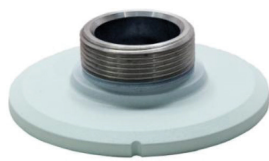

## Accessory Kits

10-Series Wall Mount Kit  
 with Outdoor Junction Box  
**OE-CA10WMKIT-01**

10-Series Wall Mount  
**OE-CA10WM-01**

Indoor/Outdoor 7" Junction Box  
**OE-CA00JB-01**

10-Series Pole Mount Kit  
 with Outdoor Junction Box  
**OE-CA10PMKIT-01**

10-Series Wall Mount  
**OE-CA10WM-01**

Indoor/Outdoor 7" Junction Box  
**OE-CA00JB-01**

Pole Mount Kit  
**OE-CA00PMK-01**

10-Series Pole Mount Kit  
 with Pendant Cap  
**OE-CA10WMKIT-02**

10-Series Pendant Cap  
**OE-CA10PC-01**

Indoor/Outdoor Wall Mount  
**OE-CA00WM-01**

10-Series Corner Mount Kit  
 with Pendant Cap  
**OE-CA10CMKIT-01**

10-Series Pendant Cap  
**OE-CA10PC-01**

Indoor/Outdoor Wall Mount  
**OE-CA00WM-01**

Corner Mount  
**OE-CA00CM-01**