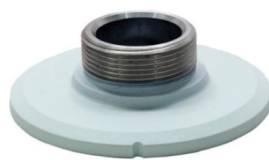

10-Series Wall Mount  
**OE-CA10WM-01**

Indoor/Outdoor 7" Junction Box  
**OE-CA00JB-01**

Pole Mount Kit  
**OE-CA00PMK-01**

10-Series Pole Mount Kit  
 with Pendant Cap  
**OE-CA10WMKIT-02**

10-Series Pendant Cap  
**OE-CA10PC-01**

Indoor/Outdoor Wall Mount  
**OE-CA00WM-01**

10-Series Corner Mount Kit  
 with Pendant Cap  
**OE-CA10CMKIT-01**

10-Series Pendant Cap  
**OE-CA10PC-01**

Indoor/Outdoor Wall Mount  
**OE-CA00WM-01**

Corner Mount  
**OE-CA00CM-01**

10-Series Pole Mount Kit  
 with Pendant Cap  
**OE-CA10PMKIT-02**

10-Series Pendant Cap  
**OE-CA10PC-01**

Indoor/Outdoor Wall Mount  
**OE-CA00WM-01**

Pole Mount Kit  
**OE-CA00PMK-02**

10-Series Ceiling Mounted Pole Kit  
 with Pendant Cap  
**OE-CA10CMPKT-01**