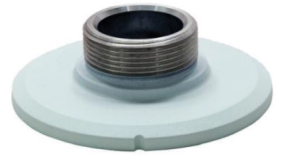

# 10-SERIES

**OE-C1011D4-S\***  
**OE-C1013D4-S\***  
**OE-C1012D2-S\*\***  
**OE-C1014D4-S\*\***  
**OE-C1016T2-S**

\*compatible with  
**OE-CA00PDC-01**  
 \*\*compatible with  
**OE-CA00PDC-02**

10-Series Adapter Plate  
**OE-CA10AP-01**

10-Series Junction Box  
**OE-CA10JB-01**

10-Series Pendant Cap  
**OE-CA10PC-01**

10-Series Wall Mount  
**OE-CA10WM-01**

Paintable Dome Cover  
**OE-CA00PDC-01**

Paintable Dome Cover  
**OE-CA00PDC-02**