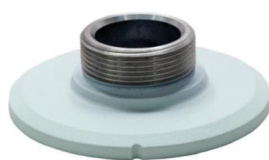

Pole Mount Kit
OE-CA00PMK-01

10-Series Pole Mount Kit
 with Pendant Cap
OE-CA10WMKIT-02

10-Series Pendant Cap
OE-CA10PC-01

Indoor/Outdoor Wall Mount
OE-CA00WM-01

10-Series Corner Mount Kit
 with Pendant Cap
OE-CA10CMKIT-01

10-Series Pendant Cap
OE-CA10PC-01

Indoor/Outdoor Wall Mount
OE-CA00WM-01

Corner Mount
OE-CA00CM-01

10-Series Pole Mount Kit
 with Pendant Cap
OE-CA10PMKIT-02

10-Series Pendant Cap
OE-CA10PC-01

Indoor/Outdoor Wall Mount
OE-CA00WM-01

Pole Mount Kit
OE-CA00PMK-02

10-Series Ceiling Mounted Pole Kit
 with Pendant Cap
OE-CA10CPKIT-01

10-Series Pendant Cap
OE-CA10PC-01

Ceiling-Mounted Pole
OE-CA00CMP-01

20-SERIES

OE-C2012B4-S

OE-C2012B8-S

Indoor/Outdoor 7" Junction Box

OE-CA00JB-01

Accessory Kits

00-Series Pole Mount Kit
with Junction Box
OE-CA00PMKIT-01

Indoor/Outdoor 7" Junction Box

OE-CA00JB-01

Pole Mount Kit
OE-CA00PMK-01

SELECT A DIFFERENT CAMERA

30-SERIES