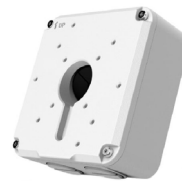

Indoor/Outdoor 7" Junction Box
OE-CA00JB-01