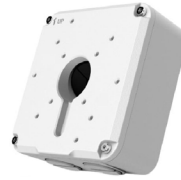

OE-CC52B5

OE-CC53B8

10-SERIES

- OE-C1011D4-S***
- OE-C1013D4-S***
- OE-C1012D2-S****
- OE-C1014D4-S****
- OE-C1016T2-S**
- OE-C1024T5-S**

*compatible with
OE-CA00PDC-01

**compatible with
OE-CA00PDC-02

10-Series Wall Mount
OE-CA10WM-01

10-Series Junction Box
OE-CA10JB-01

10-Series Pendant Cap
OE-CA10PC-01

Paintable Dome Cover
OE-CA00PDC-01

Paintable Dome Cover
OE-CA00PDC-02

Accessory Kits

10-Series Wall Mount Kit
with Outdoor Junction Box
OE-CA10WMKIT-01

10-Series Wall Mount
OE-CA10WM-01

Indoor/Outdoor 7" Junction Box
OE-CA00JB-01

10-Series Pole Mount Kit
with Outdoor Junction Box
OE-CA10PMKIT-01

10-Series Wall Mount
OE-CA10WM-01

Indoor/Outdoor 7" Junction Box
OE-CA00JB-01