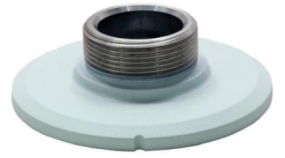

OE-C1011D4-S*
OE-C1013D4-S*
OE-C1012D2-S**
OE-C1014D4-S**
OE-C1016T2-S

*compatible with
OE-CA00PDC-01
 **compatible with
OE-CA00PDC-02

10-Series Adapter Plate
OE-CA10AP-01

10-Series Junction Box
OE-CA10JB-01

10-Series Pendant Cap
OE-CA10PC-01

10-Series Wall Mount
OE-CA10WM-01

Paintable Dome Cover
OE-CA00PDC-01

Paintable Dome Cover
OE-CA00PDC-02

Accessory Kits

10-Series Wall Mount Kit
 with Outdoor Junction Box
OE-CA10WMKIT-01

10-Series Wall Mount
OE-CA10WM-01

Indoor/Outdoor 7" Junction Box
OE-CA00JB-01

10-Series Pole Mount Kit
 with Outdoor Junction Box
OE-CA10PMKIT-01

10-Series Wall Mount
OE-CA10WM-01

Indoor/Outdoor 7" Junction Box
OE-CA00JB-01