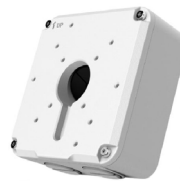

OE-C3011D4-S*
OE-C3012T4-S
OE-C3012T4B-S
OE-C3012T8-S

*compatible with
OE-CA00PDC-03

30-Series Junction Box
OE-CA30JB-01

30-Series Pendant Cap
OE-CA30PC-01

30-Series Wall Mount
OE-CA30WM-01

30-Series Junction Box
OE-CA30JB-01B

30-Series Pendant Cap
OE-CA30PC-01B

30-Series Wall Mount
OE-CA30WM-01B

Paintable Dome Cover
OE-CA00PDC-03

Accessory Kits

30-Series Wall Mount Kit
 with Outdoor Junction Box
OE-CA30WMKIT-01

30-Series Wall Mount
OE-CA30WM-01

Indoor/Outdoor 7" Junction Box
OE-CA00JB-01

30-Series Pole Mount Kit
 with Outdoor Junction Box
OE-CA30PMKIT-01

30-Series Wall Mount
OE-CA30WM-01

Indoor/Outdoor 7" Junction Box
OE-CA00JB-01

Pole Mount Kit
OE-CA00PMK-01