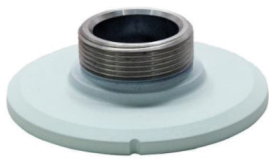

## Accessory Kits

10-Series Wall Mount Kit  
 with Outdoor Junction Box  
**OE-CA10WMKIT-01**

10-Series Wall Mount  
**OE-CA10WM-01**

Indoor/Outdoor 7" Junction Box  
**OE-CA00JB-01**

10-Series Pole Mount Kit  
 with Outdoor Junction Box  
**OE-CA10PMKIT-01**

10-Series Wall Mount  
**OE-CA10WM-01**

Indoor/Outdoor 7" Junction Box  
**OE-CA00JB-01**

Pole Mount Kit  
**OE-CA00PMK-01**

10-Series Pole Mount Kit  
 with Pendant Cap  
**OE-CA10WMKIT-02**

10-Series Pendant Cap  
**OE-CA10PC-01**

Indoor/Outdoor Wall Mount  
**OE-CA00WM-01**

10-Series Corner Mount Kit  
 with Pendant Cap  
**OE-CA10CMKIT-01**

10-Series Pendant Cap  
**OE-CA10PC-01**

Indoor/Outdoor Wall Mount  
**OE-CA00WM-01**

Corner Mount  
**OE-CA00CM-01**