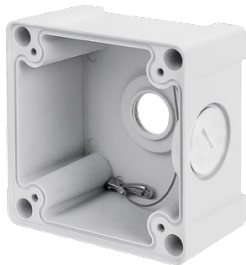

52-SERIES / 53-SERIES

OE-CC52B5

OE-CC53B8

Outdoor Junction Box
OE-CA00JB-02

[SELECT A DIFFERENT CAMERA](#)