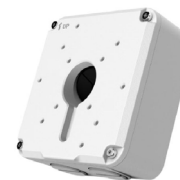

OE-C3011D4-S*
OE-C3012T4-S
OE-C3012T4B-S
OE-C3012T8-S

*compatible with
OE-CA00PDC-03

30-Series Junction Box
OE-CA30JB-01

30-Series Pendant Cap
OE-CA30PC-01

30-Series Wall Mount
OE-CA30WM-01

30-Series Junction Box
OE-CA30JB-01B

30-Series Pendant Cap
OE-CA30PC-01B

30-Series Wall Mount
OE-CA30WM-01B

Paintable Dome Cover
OE-CA00PDC-03

Accessory Kits

30-Series Wall Mount Kit
 with Outdoor Junction Box
OE-CA30WMKIT-01

30-Series Wall Mount
OE-CA30WM-01

Indoor/Outdoor 7" Junction Box
OE-CA00JB-01

30-Series Pole Mount Kit
 with Outdoor Junction Box
OE-CA30PMKIT-01

30-Series Wall Mount
OE-CA30WM-01

Indoor/Outdoor 7" Junction Box
OE-CA00JB-01

Pole Mount Kit
OE-CA00PMK-01