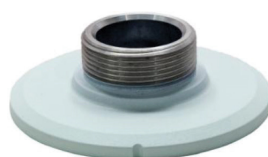

Pole Mount Kit
OE-CA00PMK-01

10-Series Pole Mount Kit
with Pendant Cap
OE-CA10WMKIT-02

10-Series Pendant Cap
OE-CA10PC-01

Indoor/Outdoor Wall Mount
OE-CA00WM-01

10-Series Corner Mount Kit
with Pendant Cap
OE-CA10CMKIT-01

10-Series Pendant Cap
OE-CA10PC-01

Indoor/Outdoor Wall Mount
OE-CA00WM-01

Corner Mount
OE-CA00CM-01

10-Series Pole Mount Kit
with Pendant Cap
OE-CA10PMKIT-02

10-Series Pendant Cap
OE-CA10PC-01

Indoor/Outdoor Wall Mount
OE-CA00WM-01

Pole Mount Kit
OE-CA00PMK-02

10-Series Ceiling Mounted Pole Kit
with Pendant Cap
OE-CA10CPKIT-01

10-Series Pendant Cap
OE-CA10PC-01

Ceiling-Mounted Pole
OE-CA00CMP-01

SELECT A DIFFERENT CAMERA

20-SERIES

OE-C2012B4-S