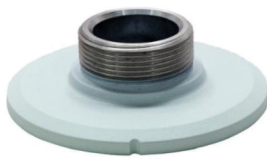

## Accessory Kits

10-Series Wall Mount Kit  
with Outdoor Junction Box  
**OE-CA10WMKIT-01**

10-Series Wall Mount  
**OE-CA10WM-01**

Indoor/Outdoor 7" Junction Box  
**OE-CA00JB-01**

10-Series Pole Mount Kit  
with Outdoor Junction Box  
**OE-CA10PMKIT-01**

10-Series Wall Mount  
**OE-CA10WM-01**

Indoor/Outdoor 7" Junction Box  
**OE-CA00JB-01**

Pole Mount Kit  
**OE-CA00PMK-01**

10-Series Pole Mount Kit  
with Pendant Cap  
**OE-CA10WMKIT-02**

10-Series Pendant Cap  
**OE-CA10PC-01**

Indoor/Outdoor Wall Mount  
**OE-CA00WM-01**

10-Series Corner Mount Kit  
with Pendant Cap  
**OE-CA10CMKIT-01**

10-Series Pendant Cap  
**OE-CA10PC-01**

Indoor/Outdoor Wall Mount  
**OE-CA00WM-01**

Corner Mount  
**OE-CA00CM-01**