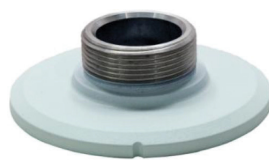

Pole Mount Kit
OE-CA00PMK-01

10-Series Pole Mount Kit
 with Pendant Cap
OE-CA10WMKIT-02

10-Series Pendant Cap
OE-CA10PC-01

Indoor/Outdoor Wall Mount
OE-CA00WM-01

10-Series Corner Mount Kit
 with Pendant Cap
OE-CA10CMKIT-01

10-Series Pendant Cap
OE-CA10PC-01

Indoor/Outdoor Wall Mount
OE-CA00WM-01

Corner Mount
OE-CA00CM-01

10-Series Pole Mount Kit
 with Pendant Cap
OE-CA10PMKIT-02

10-Series Pendant Cap
OE-CA10PC-01

Indoor/Outdoor Wall Mount
OE-CA00WM-01

Pole Mount Kit
OE-CA00PMK-02

10-Series Ceiling Mounted Pole Kit
 with Pendant Cap
OE-CA10CPKIT-01

10-Series Pendant Cap
OE-CA10PC-01

Ceiling-Mounted Pole
OE-CA00CMP-01

20-SERIES

OE-C2012B4-S

OE-C2012B8-S

Indoor/Outdoor 7" Junction Box

OE-CA00JB-01

Accessory Kits

00-Series Pole Mount Kit
with Junction Box
OE-CA00PMKIT-01

Indoor/Outdoor 7" Junction Box

OE-CA00JB-01

Pole Mount Kit
OE-CA00PMK-01

SELECT A DIFFERENT CAMERA

30-SERIES