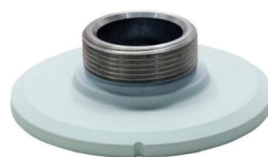

Pole Mount Kit
OE-CA00PMK-01

10-Series Pole Mount Kit
with Pendant Cap
OE-CA10WMKIT-02

10-Series Pendant Cap
OE-CA10PC-01

Indoor/Outdoor Wall Mount
OE-CA00WM-01

10-Series Corner Mount Kit
with Pendant Cap
OE-CA10CMKIT-01

10-Series Pendant Cap
OE-CA10PC-01

Indoor/Outdoor Wall Mount
OE-CA00WM-01

Corner Mount
OE-CA00CM-01

10-Series Pole Mount Kit
with Pendant Cap
OE-CA10PMKIT-02

10-Series Pendant Cap
OE-CA10PC-01

Indoor/Outdoor Wall Mount
OE-CA00WM-01

Pole Mount Kit
OE-CA00PMK-02

10-Series Ceiling Mounted Pole Kit
with Pendant Cap
OE-CA10CPKIT-01

10-Series Pendant Cap
OE-CA10PC-01

Ceiling-Mounted Pole
OE-CA00CMP-01

SELECT A DIFFERENT CAMERA

20-SERIES

OE-C2012B4-S