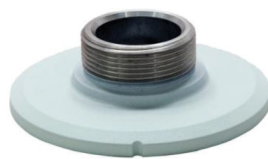

10-Series Junction Box
OE-CA10JB-01

10-Series Pendant Cap
OE-CA10PC-01

Paintable Dome Cover
OE-CA00PDC-01

Paintable Dome Cover
OE-CA00PDC-02

Accessory Kits

10-Series Wall Mount Kit
with Outdoor Junction Box
OE-CA10WMKIT-01

10-Series Wall Mount
OE-CA10WM-01

Indoor/Outdoor 7" Junction Box
OE-CA00JB-01

10-Series Pole Mount Kit
with Outdoor Junction Box
OE-CA10PMKIT-01

10-Series Wall Mount
OE-CA10WM-01

Indoor/Outdoor 7" Junction Box
OE-CA00JB-01

Pole Mount Kit
OE-CA00PMK-01

10-Series Pole Mount Kit
with Pendant Cap
OE-CA10WMKIT-02

10-Series Pendant Cap
OE-CA10PC-01

Indoor/Outdoor Wall Mount
OE-CA00WM-01

10-Series Corner Mount Kit
with Pendant Cap
OE-CA10CMKIT-01

10-Series Pendant Cap
OE-CA10PC-01

Indoor/Outdoor Wall Mount
OE-CA00WM-01

Corner Mount
OE-CA00CM-01

10-Series Pole Mount Kit
with Pendant Cap
OE-CA10PMKIT-02

10-Series Pendant Cap
OE-CA10PC-01

Indoor/Outdoor Wall Mount
OE-CA00WM-01