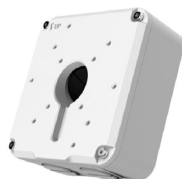

10-Series Pendant Cap
OE-CA10PC-01

Indoor/Outdoor Wall Mount
OE-CA00WM-01

Pole Mount Kit
OE-CA00PMK-02

10-Series Ceiling Mounted Pole Kit
with Pendant Cap
OE-CA10CPKIT-01

10-Series Pendant Cap
OE-CA10PC-01

Ceiling-Mounted Pole
OE-CA00CMP-01

20-SERIES

OE-C2012B4-S

OE-C2012B8-S

OE-C2212B4-S

OE-C2214B4-S

Indoor/Outdoor 7" Junction Box
OE-CA00JB-01

Accessory Kits

00-Series Pole Mount Kit
with Junction Box
OE-CA00PMKIT-01

Indoor/Outdoor 7" Junction Box
OE-CA00JB-01

Pole Mount Kit
OE-CA00PMK-01

SELECT A DIFFERENT CAMERA

30-SERIES

OE-C3011D4-S*
OE-C3012T4-S
OE-C3012T4B-S
OE-C3012T8-S