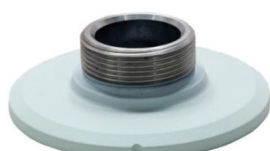

10-Series Corner Mount Kit
with Pendant Cap
OE-CA10CMKIT-01

10-Series Pendant Cap
OE-CA10PC-01

Indoor/Outdoor Wall Mount
OE-CA00WM-01

Corner Mount
OE-CA00CM-01

10-Series Pole Mount Kit
with Pendant Cap
OE-CA10PMKIT-02

10-Series Pendant Cap
OE-CA10PC-01

Indoor/Outdoor Wall Mount
OE-CA00WM-01

Pole Mount Kit
OE-CA00PMK-02

10-Series Ceiling Mounted Pole Kit
with Pendant Cap
OE-CA10CPKIT-01

10-Series Pendant Cap
OE-CA10PC-01

Ceiling-Mounted Pole
OE-CA00CMP-01

20-SERIES

OE-C2012B4-S

OE-C2012B8-S

OE-C2212B4-S

OE-C2214B4-S

Indoor/Outdoor 7" Junction Box
OE-CA00JB-01

Accessory Kits

00-Series Pole Mount Kit
with Junction Box
OE-CA00PMKIT-01

Indoor/Outdoor 7" Junction Box
OE-CA00JB-01

Pole Mount Kit
OE-CA00PMK-01

SELECT A DIFFERENT CAMERA

30-SERIES

OE-C3011D4-S*
OE-C3012T4-S
OE-C3012T4B-S
OE-C3012T8-S