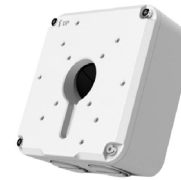

10-Series Junction Box
OE-CA10JB-01

10-Series Pendant Cap
OE-CA10PC-01

Paintable Dome Cover
OE-CA00PDC-01

Paintable Dome Cover
OE-CA00PDC-02

Accessory Kits

10-Series Wall Mount Kit
with Outdoor Junction Box
OE-CA10WMKIT-01

10-Series Wall Mount
OE-CA10WM-01

Indoor/Outdoor 7" Junction Box
OE-CA00JB-01

10-Series Pole Mount Kit
with Outdoor Junction Box
OE-CA10PMKIT-01

10-Series Wall Mount
OE-CA10WM-01

Indoor/Outdoor 7" Junction Box
OE-CA00JB-01

Pole Mount Kit
OE-CA00PMK-01

10-Series Pole Mount Kit
with Pendant Cap
OE-CA10WMKIT-02

10-Series Pendant Cap
OE-CA10PC-01

Indoor/Outdoor Wall Mount
OE-CA00WM-01

10-Series Corner Mount Kit
with Pendant Cap
OE-CA10CMKIT-01

10-Series Pendant Cap
OE-CA10PC-01

Indoor/Outdoor Wall Mount
OE-CA00WM-01

Corner Mount
OE-CA00CM-01

10-Series Pole Mount Kit
with Pendant Cap
OE-CA10PMKIT-02

10-Series Pendant Cap
OE-CA10PC-01

Indoor/Outdoor Wall Mount
OE-CA00WM-01