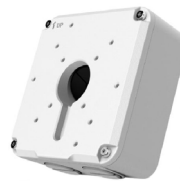

Indoor/Outdoor 7" Junction Box
OE-CA00JB-01