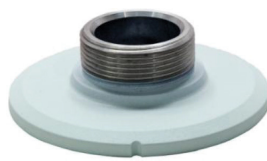

## Accessory Kits

10-Series Wall Mount Kit  
with Outdoor Junction Box  
**OE-CA10WMKIT-01**

10-Series Wall Mount  
**OE-CA10WM-01**

Indoor/Outdoor 7" Junction Box  
**OE-CA00JB-01**

10-Series Pole Mount Kit  
with Outdoor Junction Box  
**OE-CA10PMKIT-01**

10-Series Wall Mount  
**OE-CA10WM-01**

Indoor/Outdoor 7" Junction Box  
**OE-CA00JB-01**

Pole Mount Kit  
**OE-CA00PMK-01**

10-Series Pole Mount Kit  
with Pendant Cap  
**OE-CA10WMKIT-02**

10-Series Pendant Cap  
**OE-CA10PC-01**

Indoor/Outdoor Wall Mount  
**OE-CA00WM-01**

10-Series Corner Mount Kit  
with Pendant Cap  
**OE-CA10CMKIT-01**

10-Series Pendant Cap  
**OE-CA10PC-01**

Indoor/Outdoor Wall Mount  
**OE-CA00WM-01**

Corner Mount  
**OE-CA00CM-01**