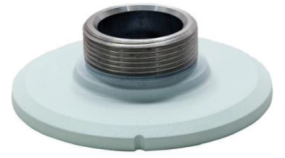

10-Series Adapter Plate  
**OE-CA10AP-01**

10-Series Junction Box  
**OE-CA10JB-01**

10-Series Pendant Cap  
**OE-CA10PC-01**

10-Series Wall Mount  
**OE-CA10WM-01**

Paintable Dome Cover  
**OE-CA00PDC-01**