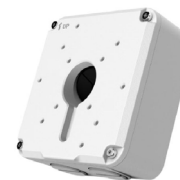

30-Series Wall Mount  
**OE-CA30WM-01**

30-Series Junction Box  
**OE-CA30JB-01B**

30-Series Pendant Cap  
**OE-CA30PC-01B**

30-Series Wall Mount  
**OE-CA30WM-01B**

Paintable Dome Cover  
**OE-CA00PDC-03**

## Accessory Kits

30-Series Wall Mount Kit  
 with Outdoor Junction Box  
**OE-CA30WMKIT-01**

30-Series Wall Mount  
**OE-CA30WM-01**

Indoor/Outdoor 7" Junction Box  
**OE-CA00JB-01**

30-Series Pole Mount Kit  
 with Outdoor Junction Box  
**OE-CA30PMKIT-01**

30-Series Wall Mount  
**OE-CA30WM-01**

Indoor/Outdoor 7" Junction Box  
**OE-CA00JB-01**

Pole Mount Kit  
**OE-CA00PMK-01**

30-Series Ceiling Mounted Pole Kit  
 with Pendant Cap  
**OE-CA30CPKIT-01**

30-Series Pendant Cap  
**OE-CA30PC-01**