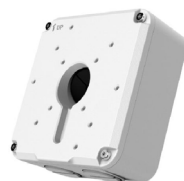

Indoor/Outdoor Wall Mount  
**OE-CA00WM-01**

10-Series Corner Mount Kit  
with Pendant Cap  
**OE-CA10CMKIT-01**

10-Series Pendant Cap  
**OE-CA10PC-01**

Indoor/Outdoor Wall Mount  
**OE-CA00WM-01**

Corner Mount  
**OE-CA00CM-01**

10-Series Pendant Cap  
**OE-CA10PC-01**

Ceiling-Mounted Pole  
**OE-CA00CMP-01**

**SELECT A DIFFERENT CAMERA**

# 20-SERIES

**OE-C2012B4-S**

**OE-C2012B8-S**

**OE-C2212B4-S**

**OE-C2214B4-S**

Indoor/Outdoor 7" Junction Box  
**OE-CA00JB-01**

## Accessory Kits

00-Series Pole Mount Kit  
with Junction Box  
**OE-CA00PMKIT-01**

Indoor/Outdoor 7" Junction Box  
**OE-CA00JB-01**

Pole Mount Kit  
**OE-CA00PMK-01**

**SELECT A DIFFERENT CAMERA**