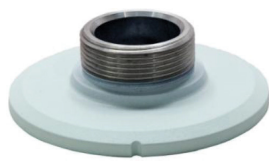

10-Series Pendant Cap
OE-CA10PC-01

10-Series Wall Mount
OE-CA10WM-01

Paintable Dome Cover
OE-CA00PDC-01

Paintable Dome Cover
OE-CA00PDC-02

Accessory Kits

10-Series Wall Mount Kit
 with Outdoor Junction Box
OE-CA10WMKIT-01

10-Series Wall Mount
OE-CA10WM-01

Indoor/Outdoor 7" Junction Box
OE-CA00JB-01

10-Series Pole Mount Kit
 with Outdoor Junction Box
OE-CA10PMKIT-01

10-Series Wall Mount
OE-CA10WM-01

Indoor/Outdoor 7" Junction Box
OE-CA00JB-01

Pole Mount Kit
OE-CA00PMK-01

10-Series Pole Mount Kit
 with Pendant Cap
OE-CA10WMKIT-02

10-Series Pendant Cap
OE-CA10PC-01

Indoor/Outdoor Wall Mount
OE-CA00WM-01

10-Series Corner Mount Kit
 with Pendant Cap
OE-CA10CMKIT-01

10-Series Pendant Cap
OE-CA10PC-01

Indoor/Outdoor Wall Mount
OE-CA00WM-01

Corner Mount
OE-CA00CM-01

10-Series Pole Mount Kit
 with Pendant Cap
OE-CA10PMKIT-02

10-Series Pendant Cap
OE-CA10PC-01

Indoor/Outdoor Wall Mount
OE-CA00WM-01