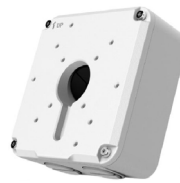

30-Series Wall Mount
OE-CA30WM-01B

Paintable Dome Cover
OE-CA00PDC-03

Accessory Kits

30-Series Wall Mount Kit
with Outdoor Junction Box
OE-CA30WMKIT-01

30-Series Wall Mount
OE-CA30WM-01

Indoor/Outdoor 7" Junction Box
OE-CA00JB-01

30-Series Pole Mount Kit
with Outdoor Junction Box
OE-CA30PMKIT-01

30-Series Wall Mount
OE-CA30WM-01

Indoor/Outdoor 7" Junction Box
OE-CA00JB-01

Pole Mount Kit
OE-CA00PMK-01

30-Series Ceiling Mounted Pole Kit
with Pendant Cap
OE-CA30CPKIT-01