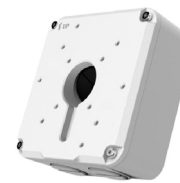

30-Series Wall Mount
OE-CA30WM-01B

Paintable Dome Cover
OE-CA00PDC-03

Accessory Kits

30-Series Wall Mount Kit
with Outdoor Junction Box
OE-CA30WMKIT-01

30-Series Wall Mount
OE-CA30WM-01

Indoor/Outdoor 7" Junction Box
OE-CA00JB-01

30-Series Pole Mount Kit
with Outdoor Junction Box
OE-CA30PMKIT-01

30-Series Wall Mount
OE-CA30WM-01

Indoor/Outdoor 7" Junction Box
OE-CA00JB-01

Pole Mount Kit
OE-CA00PMK-01

30-Series Ceiling Mounted Pole Kit
with Pendant Cap
OE-CA30CPKIT-01