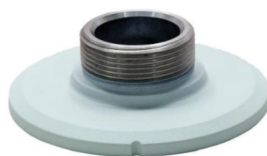

Accessory Kits

10-Series Wall Mount Kit
with Outdoor Junction Box
OE-CA10WMKIT-01

10-Series Wall Mount
OE-CA10WM-01

Indoor/Outdoor 7" Junction Box
OE-CA00JB-01

10-Series Pole Mount Kit
with Outdoor Junction Box
OE-CA10PMKIT-01

10-Series Wall Mount
OE-CA10WM-01

Indoor/Outdoor 7" Junction Box
OE-CA00JB-01

Pole Mount Kit
OE-CA00PMK-01

10-Series Wall Mount Kit
with Pendant Cap
OE-CA10WMKIT-02

10-Series Pendant Cap
OE-CA10PC-01

Indoor/Outdoor Wall Mount
OE-CA00WM-01

10-Series Corner Mount Kit
with Pendant Cap
OE-CA10CMKIT-01

10-Series Pendant Cap
OE-CA10PC-01

Indoor/Outdoor Wall Mount
OE-CA00WM-01

Corner Mount
OE-CA00CM-01

10-Series Pole Mount Kit
with Pendant Cap
OE-CA10PMKIT-02