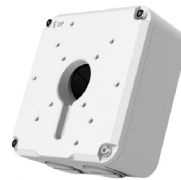

**compatible with
OE-CA00PDC-02

10-Series Wall Mount
OE-CA10WM-01

10-Series Junction Box
OE-CA10JB-01

10-Series Pendant Cap
OE-CA10PC-01

Paintable Dome Cover
OE-CA00PDC-01

Paintable Dome Cover
OE-CA00PDC-02

Accessory Kits

10-Series Wall Mount Kit
with Outdoor Junction Box
OE-CA10WMKIT-01

10-Series Wall Mount
OE-CA10WM-01

Indoor/Outdoor 7" Junction Box
OE-CA00JB-01

10-Series Pole Mount Kit
with Outdoor Junction Box
OE-CA10PMKIT-01