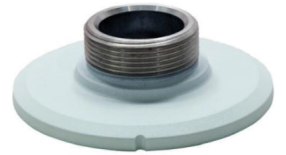

**compatible with
OE-CA00PDC-02

10-Series Wall Mount
OE-CA10WM-01

10-Series Junction Box
OE-CA10JB-01

10-Series Pendant Cap
OE-CA10PC-01

Paintable Dome Cover
OE-CA00PDC-01

Paintable Dome Cover
OE-CA00PDC-02