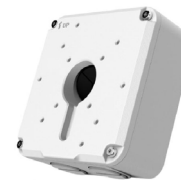

**compatible with
OE-CA00PDC-02

10-Series Wall Mount
OE-CA10WM-01

10-Series Junction Box
OE-CA10JB-01

10-Series Pendant Cap
OE-CA10PC-01

Paintable Dome Cover
OE-CA00PDC-01

Paintable Dome Cover
OE-CA00PDC-02

Accessory Kits

10-Series Wall Mount Kit
with Outdoor Junction Box
OE-CA10WMKIT-01

10-Series Wall Mount
OE-CA10WM-01

Indoor/Outdoor 7" Junction Box
OE-CA00JB-01

10-Series Pole Mount Kit
with Outdoor Junction Box
OE-CA10PMKIT-01

10-Series Wall Mount
OE-CA10WM-01

Indoor/Outdoor 7" Junction Box
OE-CA00JB-01

Pole Mount Kit
OE-CA00PMK-01

10-Series Wall Mount Kit
with Pendant Cap
OE-CA10WMKIT-02

10-Series Pendant Cap
OE-CA10PC-01

Indoor/Outdoor Wall Mount
OE-CA00WM-01